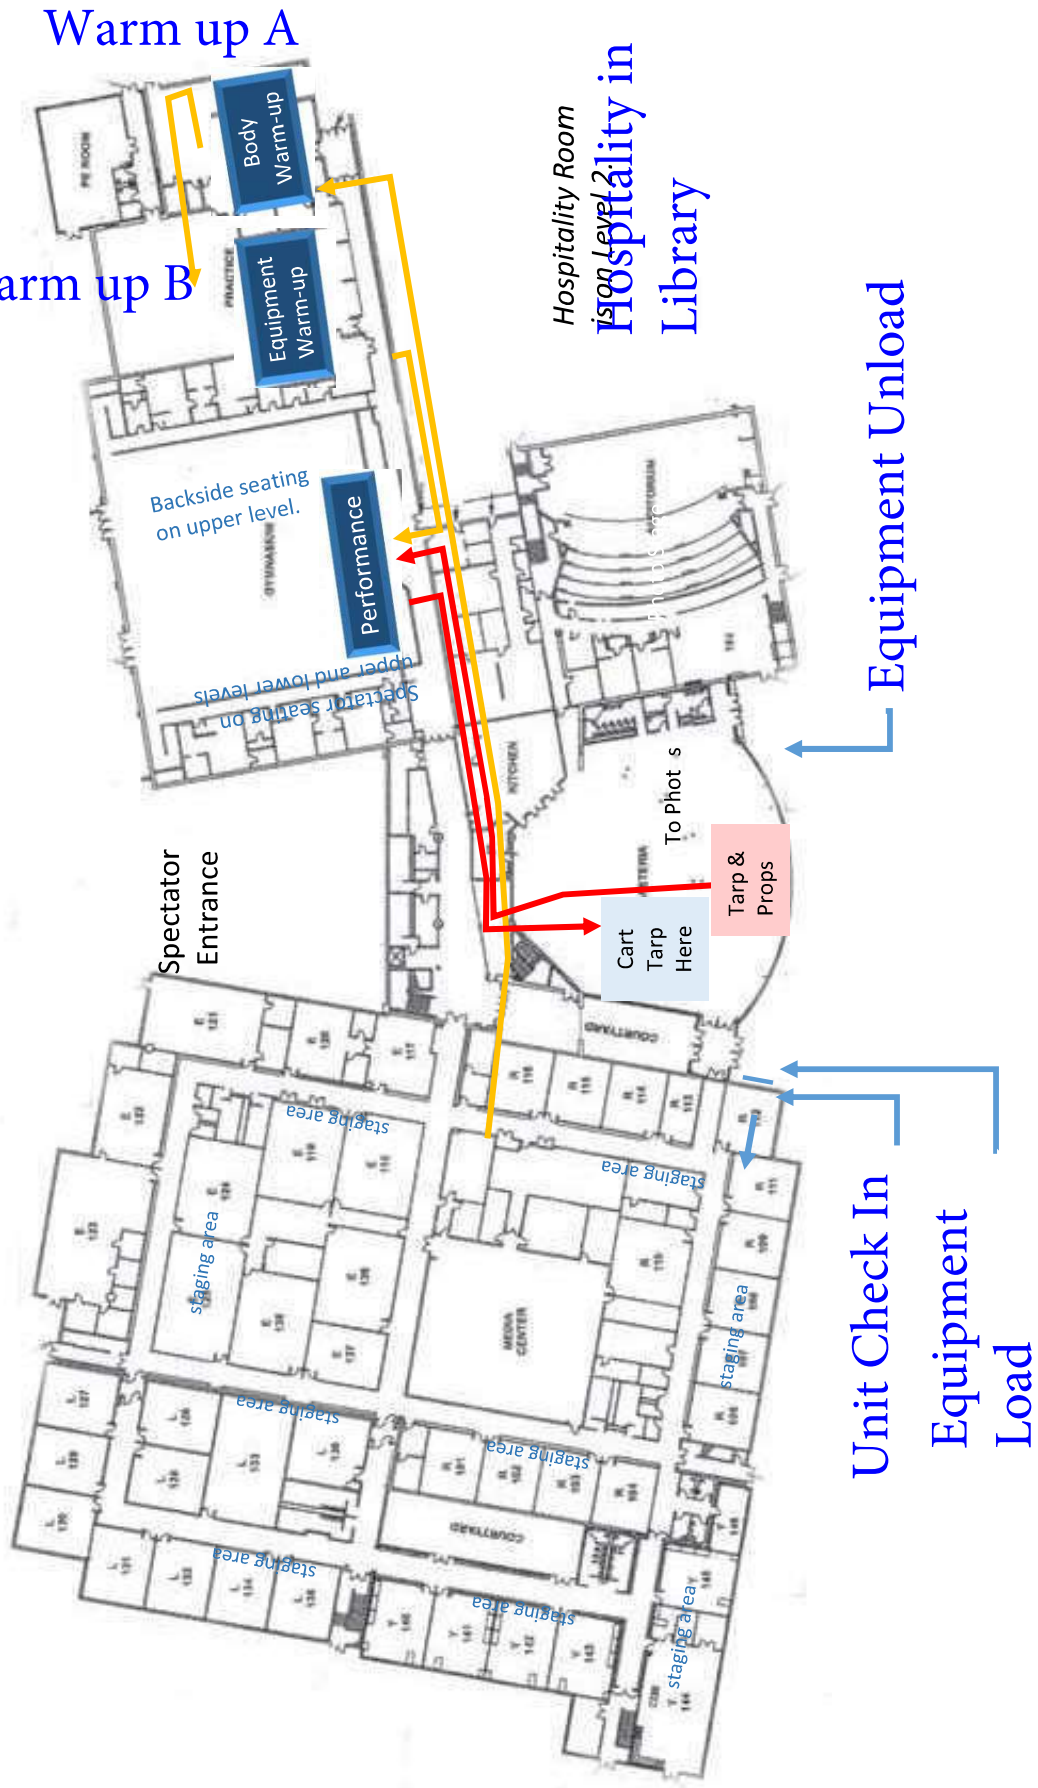

# Larry A Ryle High School

Spectator Parking

US Highway 42