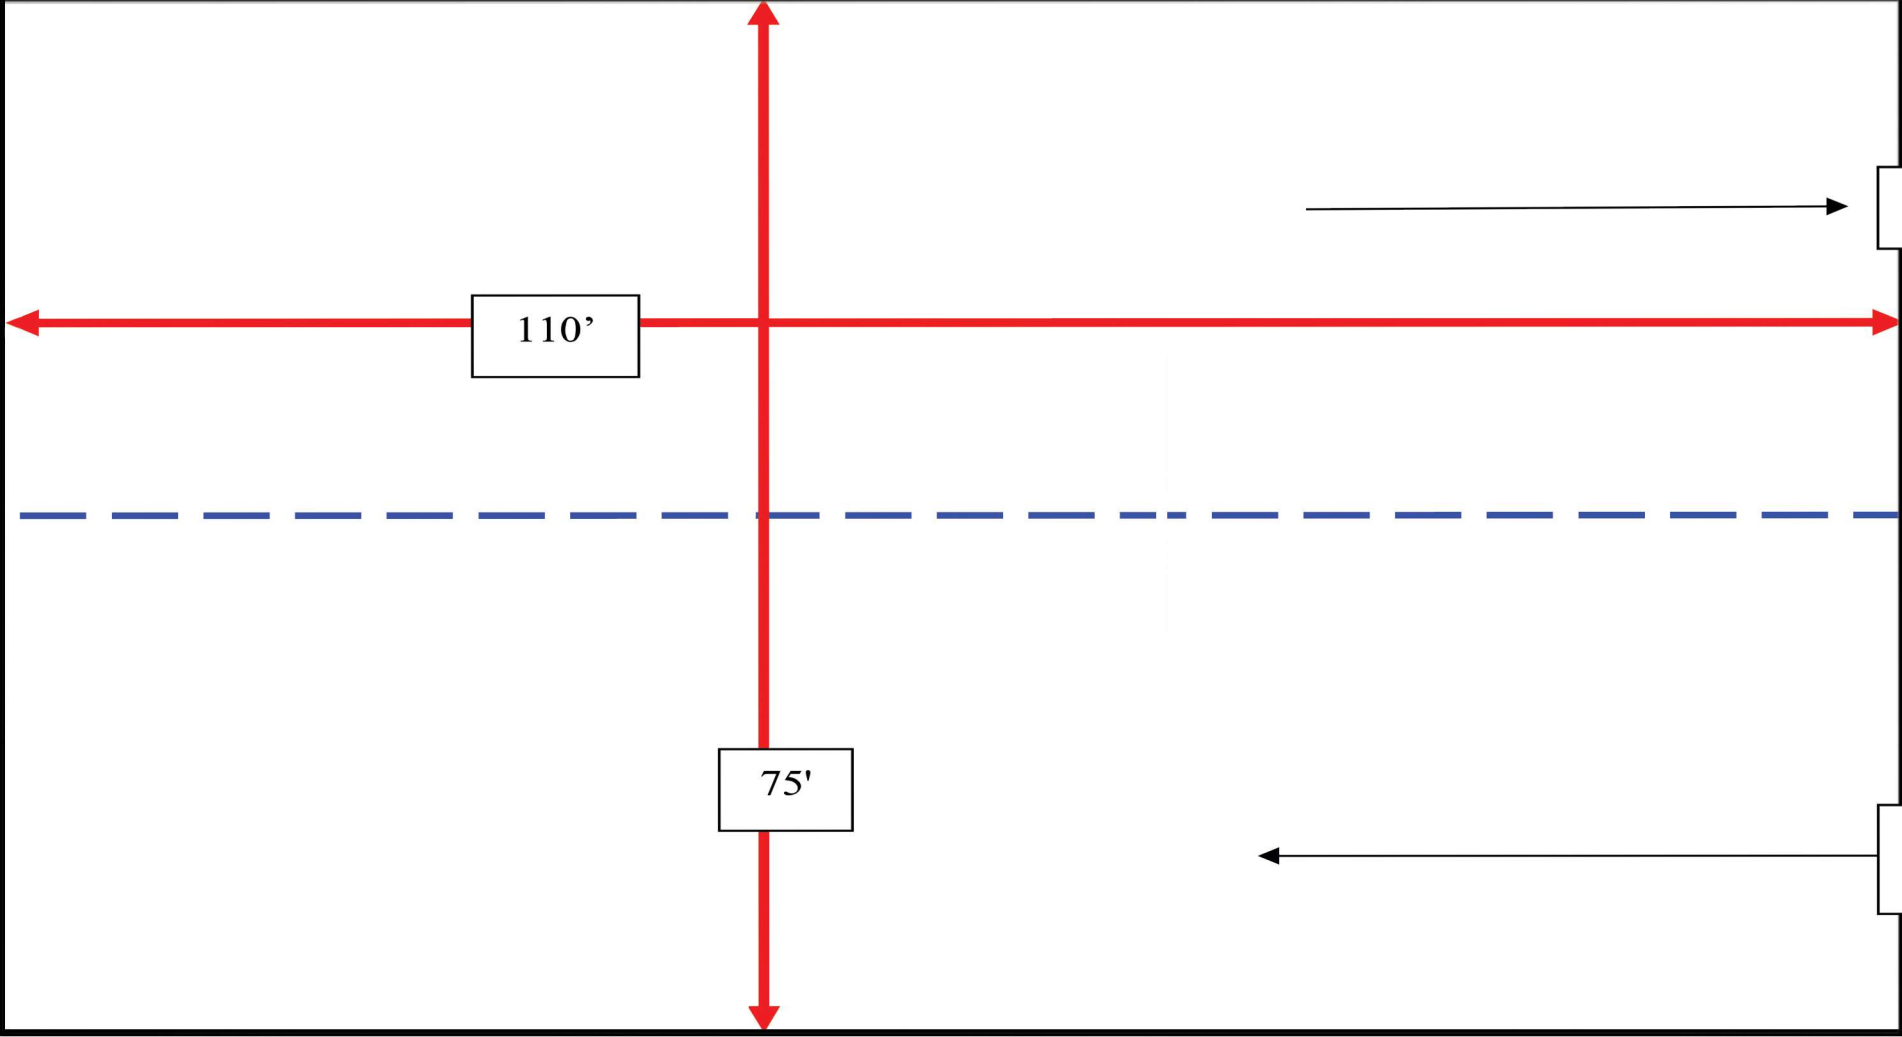

Unit Check-In Door 32

-  Guard Flow
-  Prop Flow
-  Spectator Flow

FC Invitational Guard Flow 2024

FC Invitational Percussion Flow 2024

-  Equipment Flow
-  Prop Flow
-  Spectator Flow
-  Percussion Flow

Horizontal Entrance
Back to Front
Spectators

110'

75'

Exit

Enter