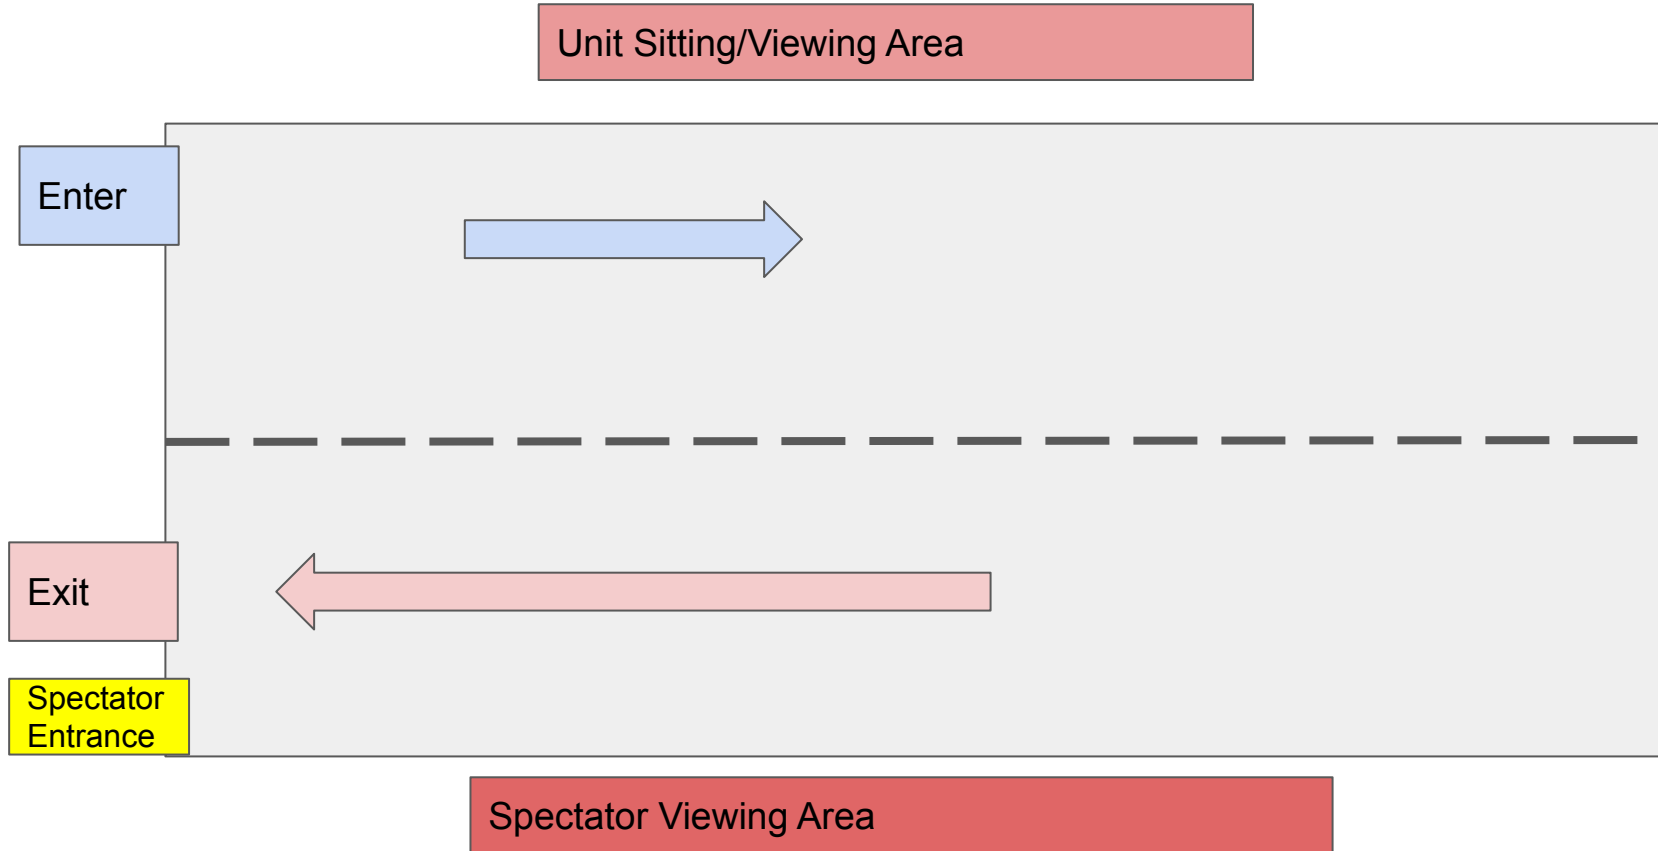

Outside Facilities

Map

★ Unit Drop off and Walk to Check in

Units and Equipment need to enter on Springhill Dr

Spectators can enter on Reed Ln or Springhill Dr

Inside School Map First Floor

★ Performer Entrance

Inside School Map Second Floor

Guard will walk downstairs from holding areas, then upstairs to warm up, and then back down to performance gym.

SECOND LEVEL

Floor: Horizontal Entrance

LHS Gym Foyer Flow Chart

Guard Warm Up Flow Chart