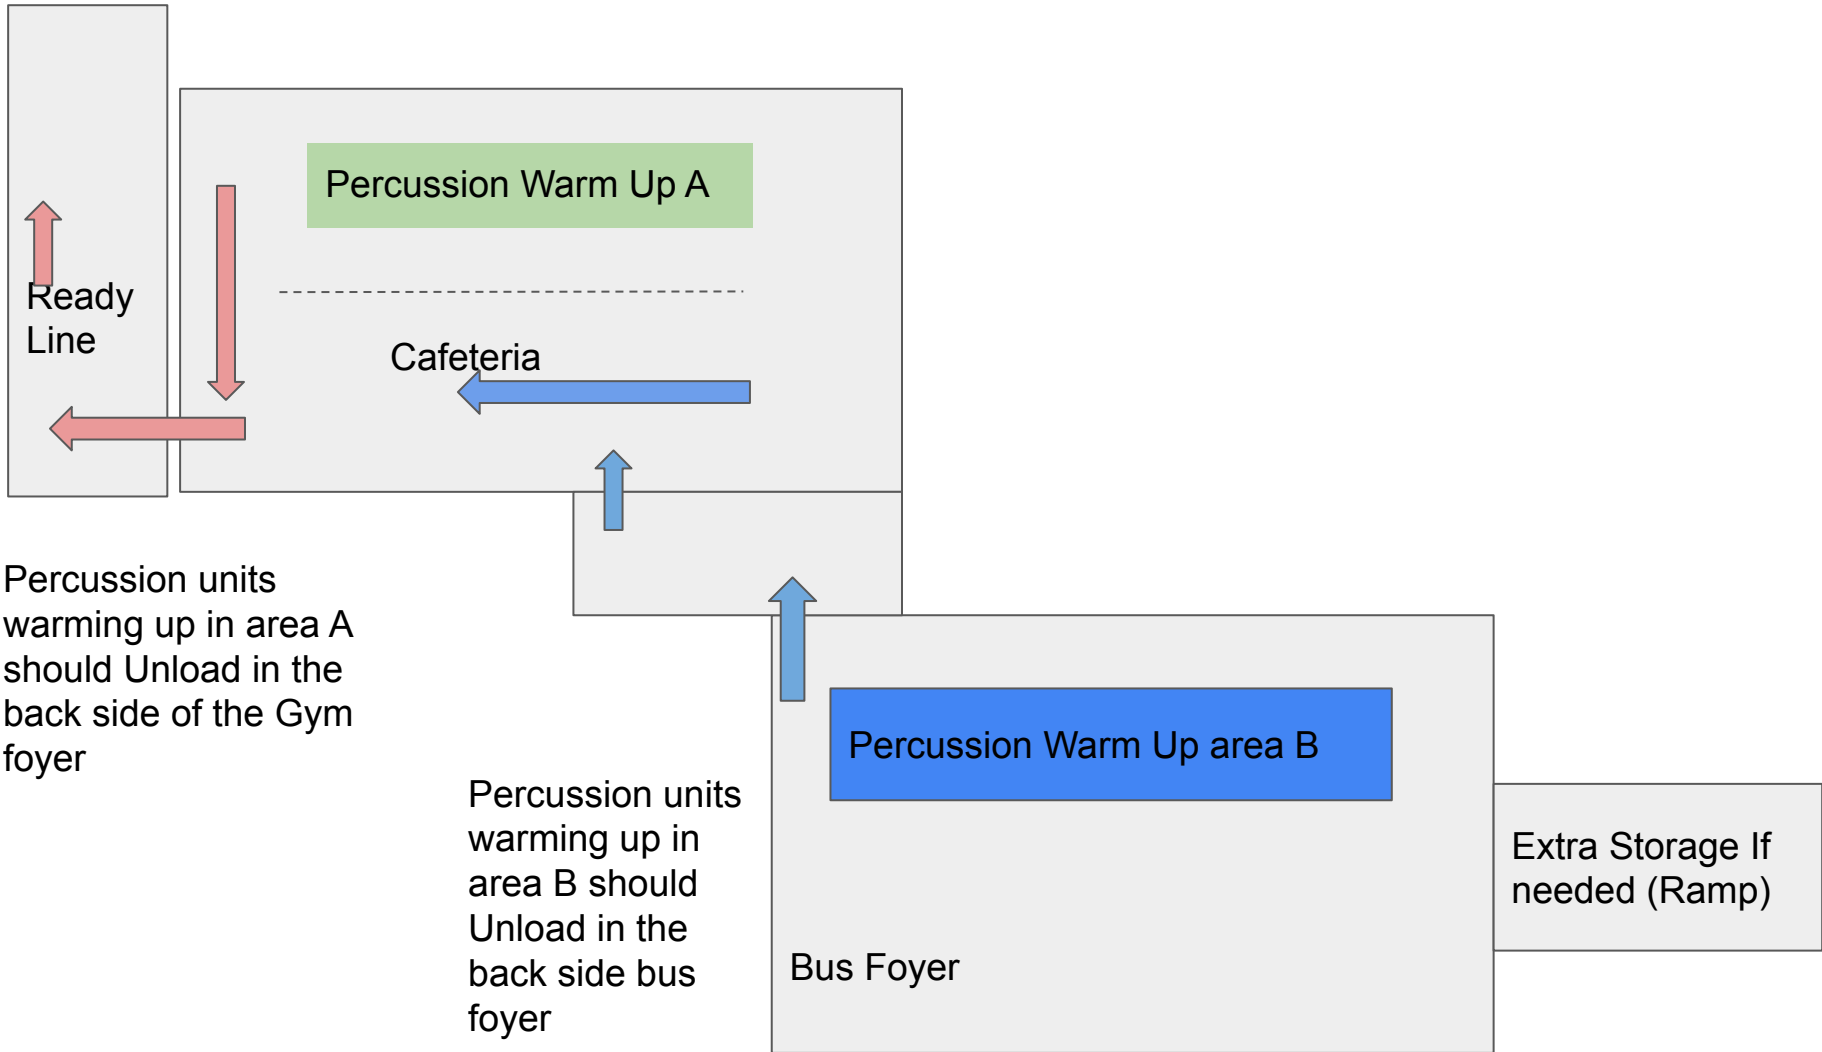

Outside Facilities

Map

★ Unit Drop off and Walk to Check in

Units and Equipment need to enter on Springhill Dr

Spectators can enter on Reed Ln or Springhill Dr

Inside School Map First Floor

★ Performer Entrance

Inside School Map Second Floor

Guard will walk downstairs from holding areas, then upstairs to warm up, and then back down to performance gym.

SECOND LEVEL

Floor: Horizontal Entrance

LHS Gym Foyer Flow Chart

Guard Warm Up Flow Chart