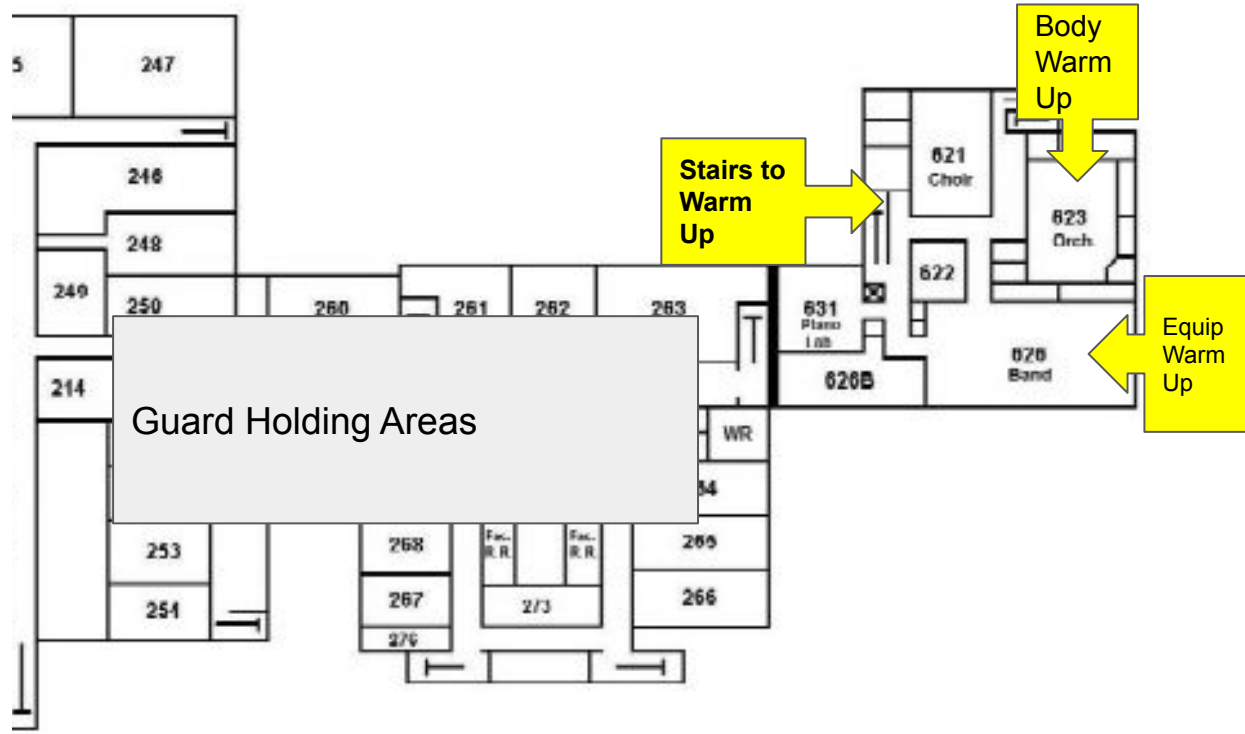

Outside Facilities

Map

★ Unit Drop off and Walk to Check in

Units and Equipment need to enter on Springhill Dr

Spectators can enter on Reed Ln or Springhill Dr

Inside School Map First Floor

★ Performer Entrance

Inside School Map Second Floor

Guard will walk downstairs from holding areas, then upstairs to warm up, and then back down to performance gym.

SECOND LEVEL

Floor: Horizontal Entrance

LHS Gym Foyer Flow Chart

Guard Warm Up Flow Chart