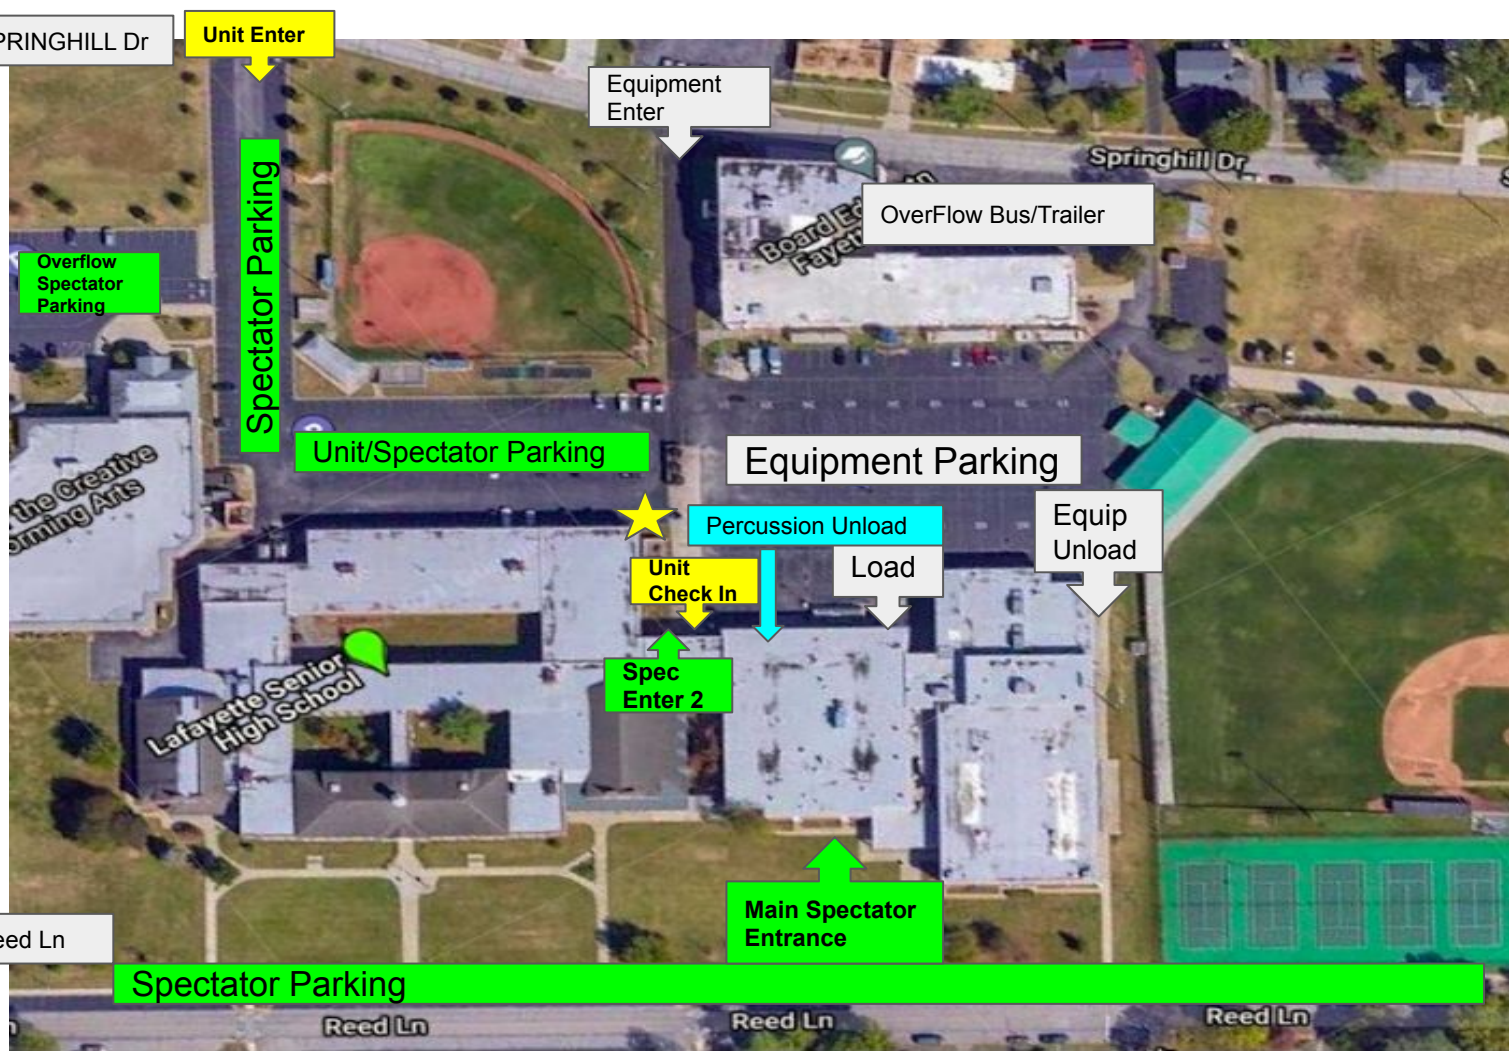

Outside Facilities

Map

★ Unit Drop off and Walk to Check in

Units and Equipment need to enter on Springhill Dr

Spectators can enter on Reed Ln or Springhill Dr

Inside School Map First Floor

★ Performer Entrance

Inside School Map Second Floor

Guard will walk downstairs from holding areas, then upstairs to warm up, and then back down to performance gym.

SECOND LEVEL

Floor: Horizontal Entrance

LHS Gym Foyer Flow Chart

Guard Warm Up Flow Chart