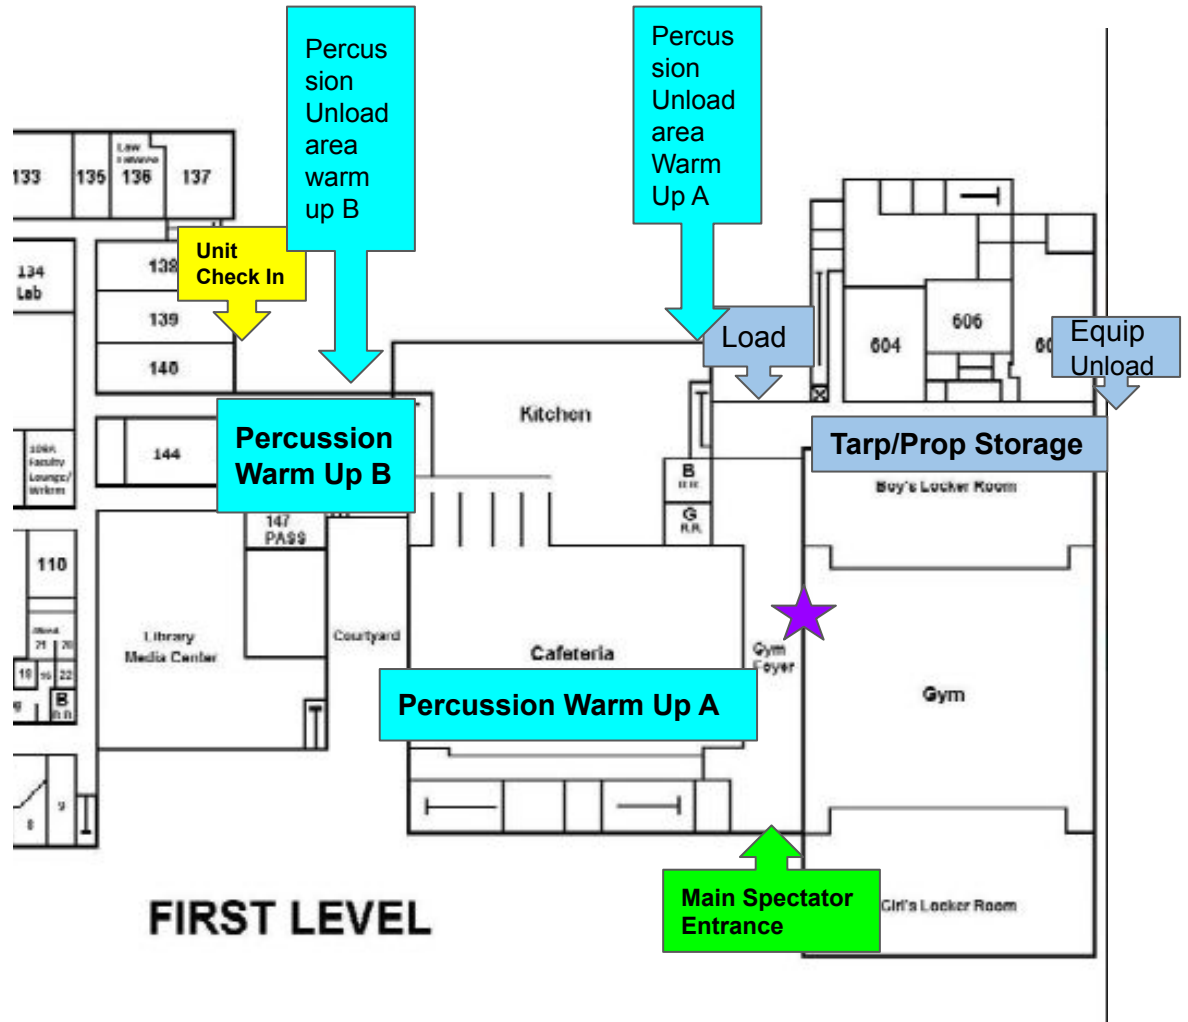

Outside Facilities

Map

★ Unit Drop off and Walk to Check in

Units and Equipment need to enter on Springhill Dr

Spectators can enter on Reed Ln or Springhill Dr

Inside School Map First Floor

★ Performer Entrance

Inside School Map Second Floor

Guard will walk downstairs from holding areas, then upstairs to warm up, and then back down to performance gym.

SECOND LEVEL

Floor: Horizontal Entrance

LHS Gym Foyer Flow Chart

Guard Warm Up Flow Chart