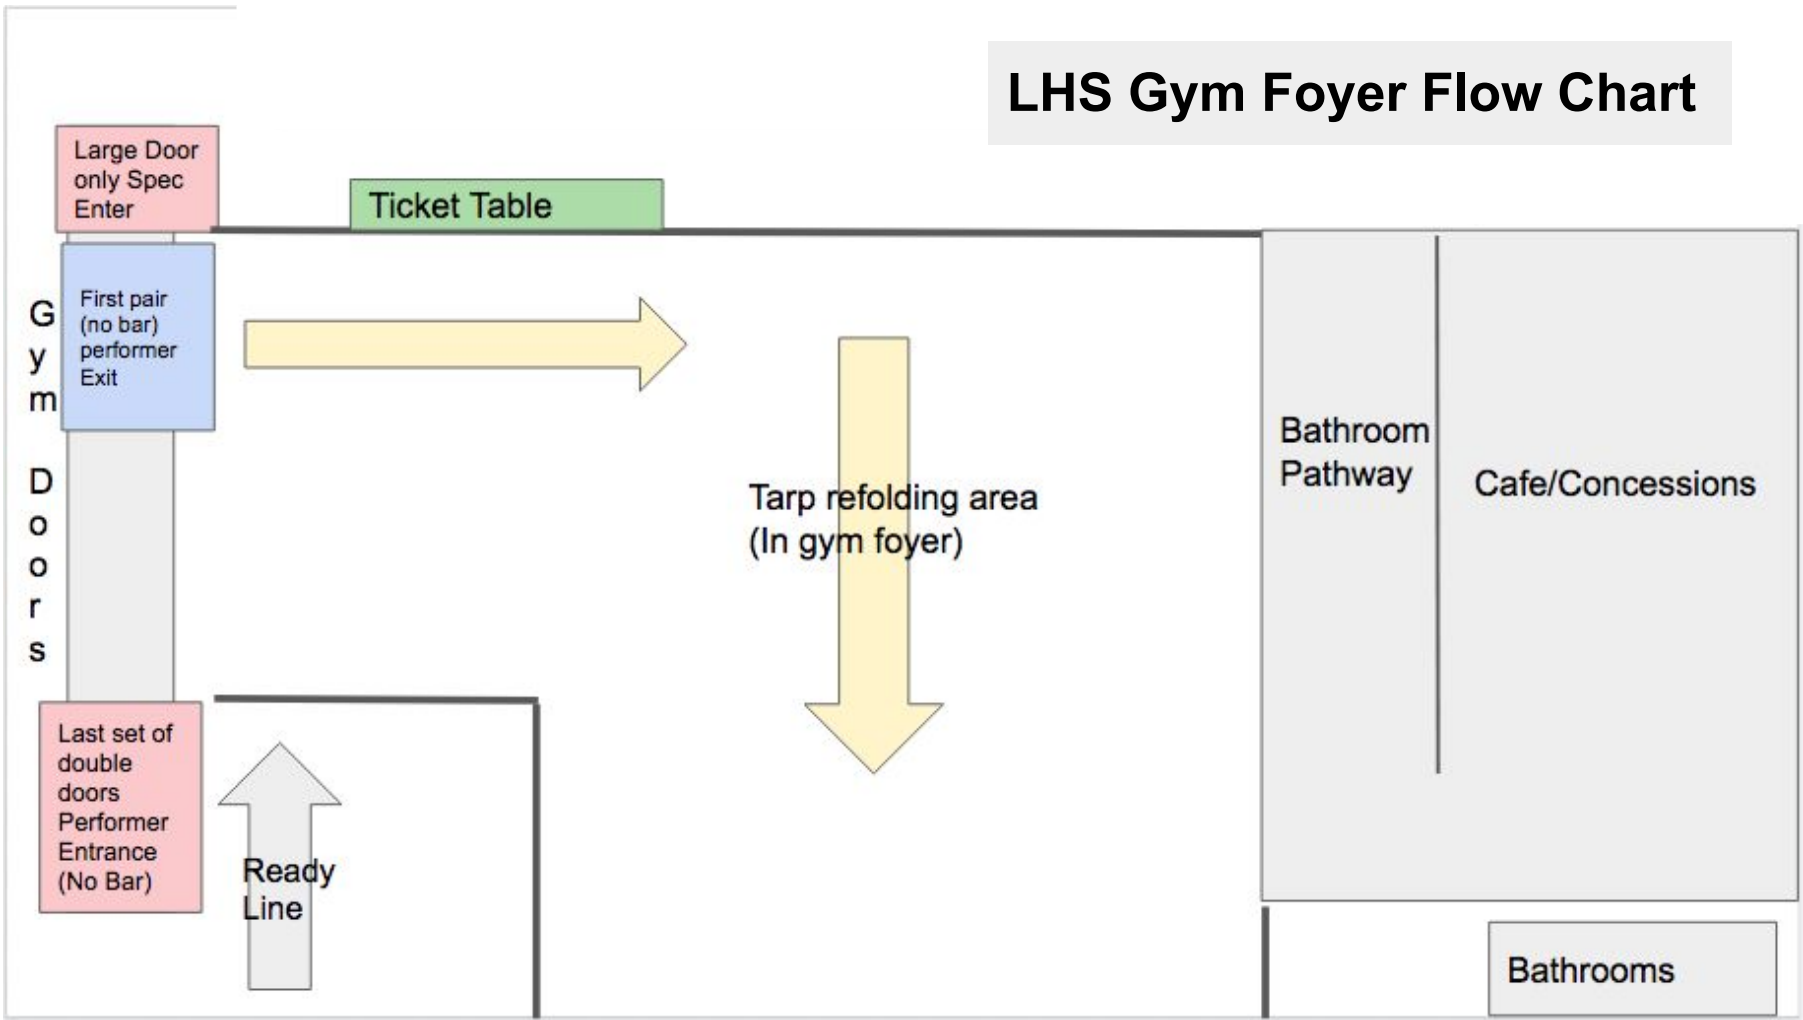

Outside Facilities

Map

★ Unit Drop off and Walk to Check in

Units and Equipment need to enter on Springhill Dr

Spectators can enter on Reed Ln or Springhill Dr

Inside School Map First Floor

★ Performer Entrance

Inside School Map Second Floor

Guard will walk downstairs from holding areas, then upstairs to warm up, and then back down to performance gym.

SECOND LEVEL

Floor: Horizontal Entrance

LHS Gym Foyer Flow Chart

Guard Warm Up Flow Chart