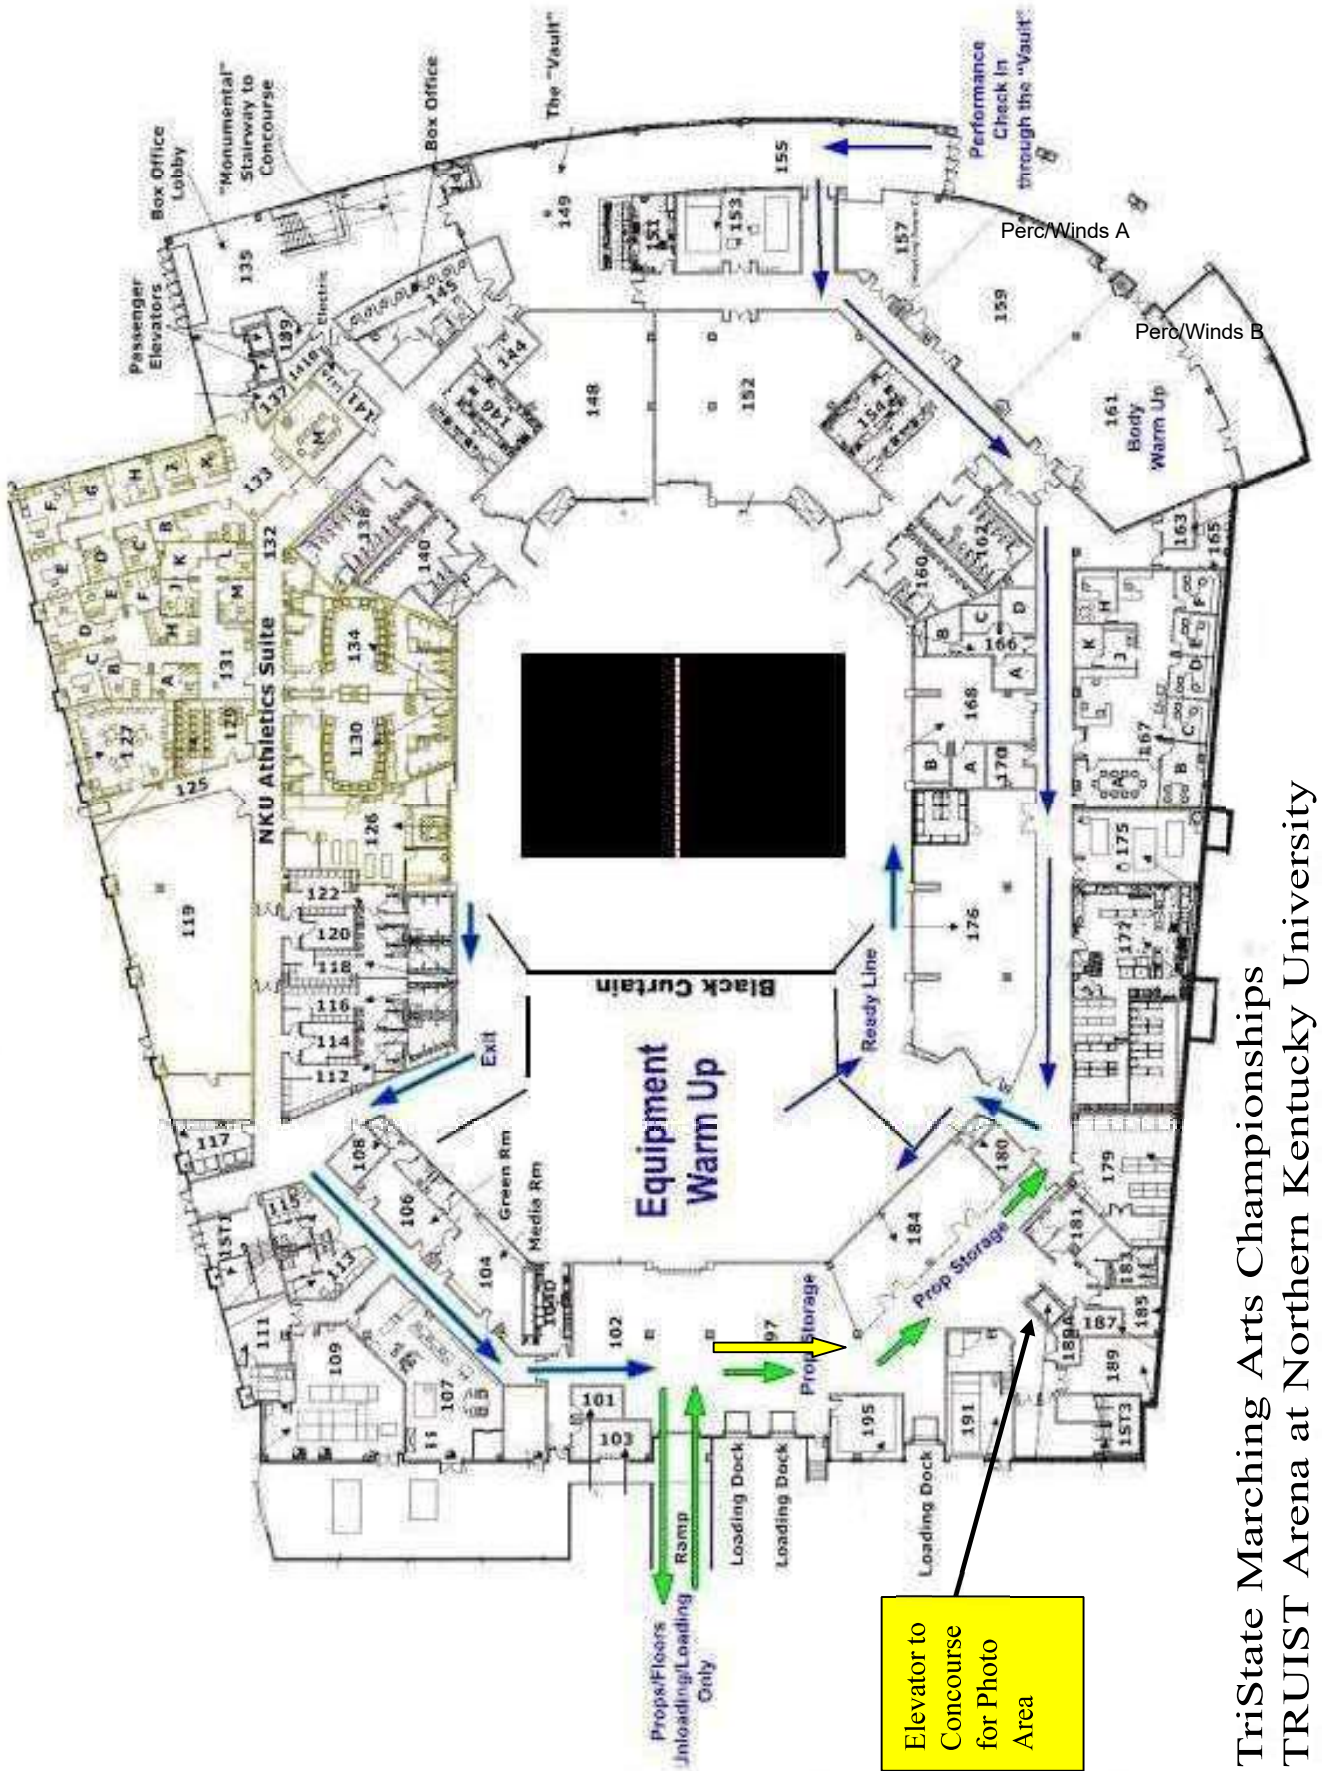

TriState Marching Arts Championship Competition Area  
Northern Kentucky University, TRUIST (formerly BB&T) Arena, Highland Heights,  
KY

The “competition area” at this event measures 100’ X 70’. All performing groups must be prepared to perform within that area.

From the stands, the entrance is in the back left of the performance floor with a vertical timeline and the exit is in the back right. See below map.

# Stairs to Floor – Warm up and Performance

TriState Marching Arts Championships  
 TRUIST Arena at Northern Kentucky University

Follow Yellow Arrows to Photo Area  
BE QUIET AT ALL TIMES BEHIND THE CURTAINS

East Gate Entry

Equipment and Truck Parking (LOT O)

Dressing  
areas

Elevator  
from dock

All seating retracted

Performance  
Floor

Black  
Curtain

Personal  
Items area