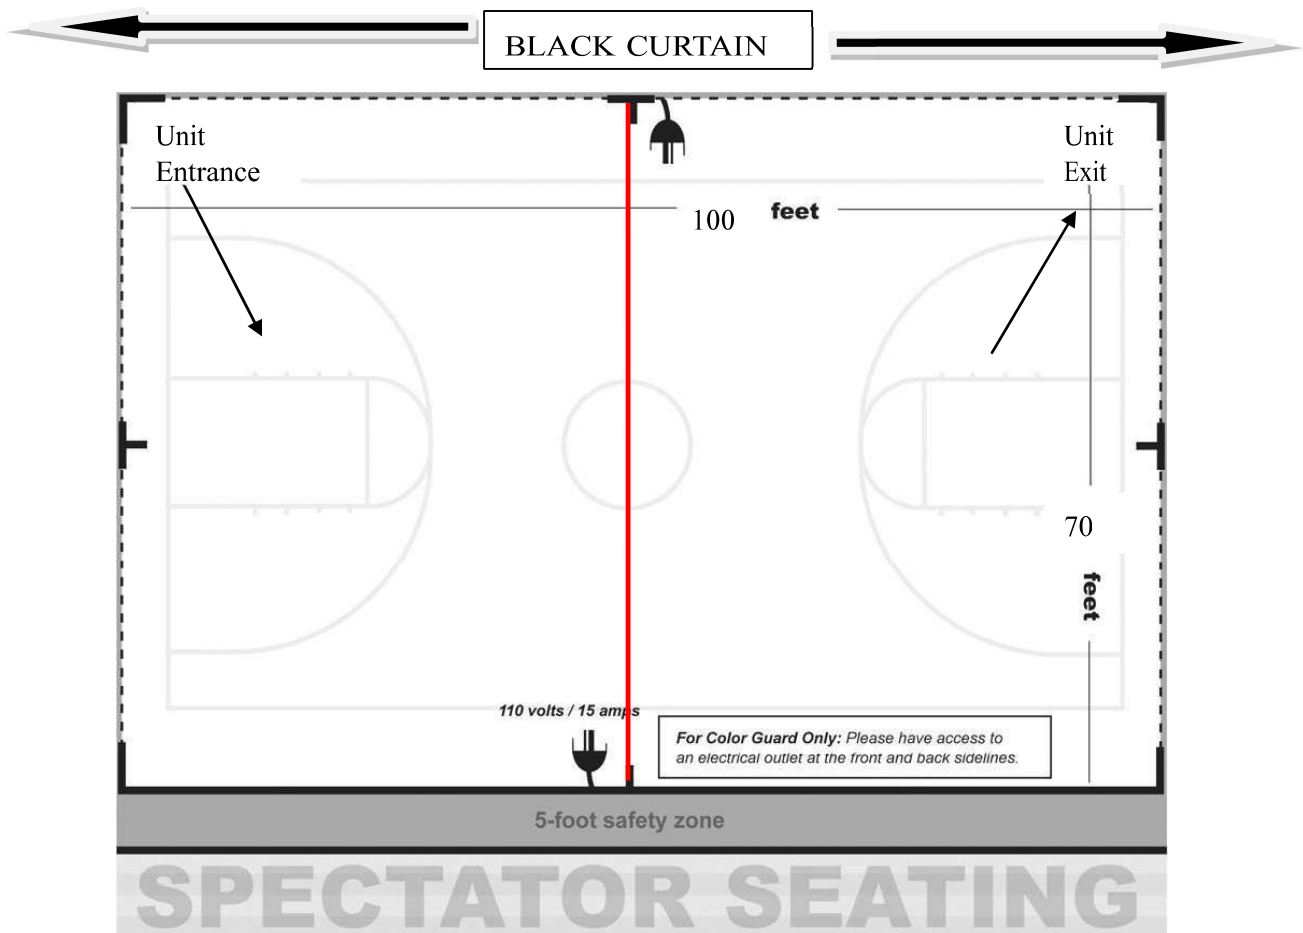

TriState Marching Arts Championship Competition Area  
Northern Kentucky University, TRUIST (formerly BB&T) Arena, Highland Heights,  
KY

The “competition area” at this event measures 100’ X 70’. All performing groups must be prepared to perform within that area.

From the stands, the entrance is in the back left of the performance floor with a vertical timeline and the exit is in the back right. See below map.

Photo Area  
Self Photo's

Stairs to  
Spectator  
Entrance

Entrance  
from floor  
to stands  
& four  
Reserved  
seats for  
instructor

Performer, Staff, and Instructors with performers  
seating sections 102, 103, 110, 111

East Gate Entry

Equipment and Truck Parking (LOT O)

Dressing  
areas

Elevator  
from dock

All seating retracted

Performance  
Floor

Black  
Curtain

Personal  
Items area