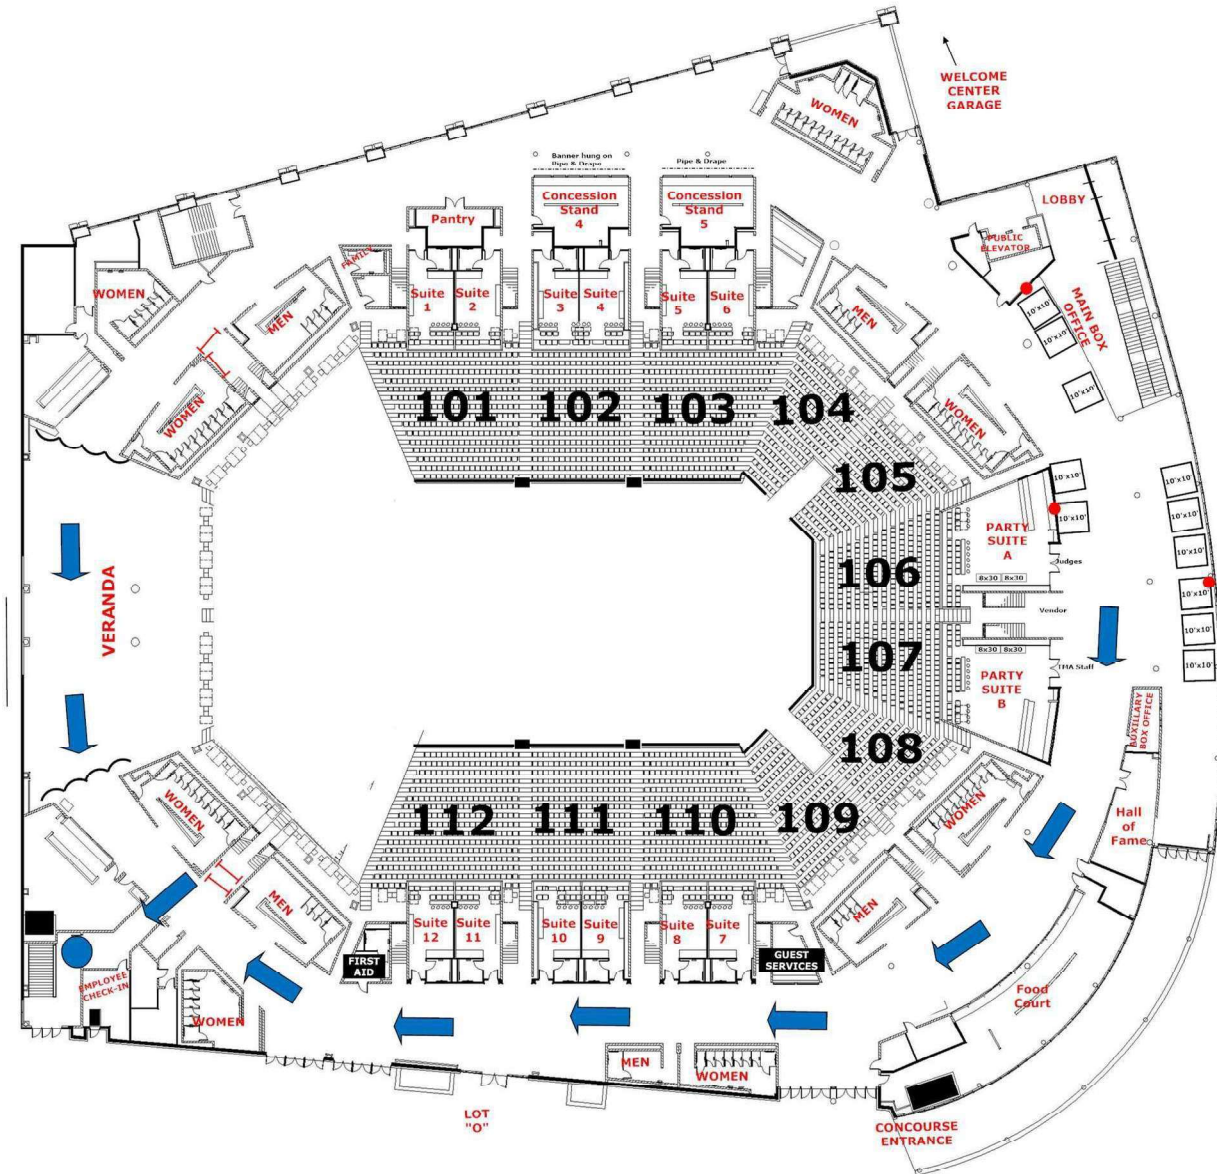

Stairs to Floor – Warm up and Performance