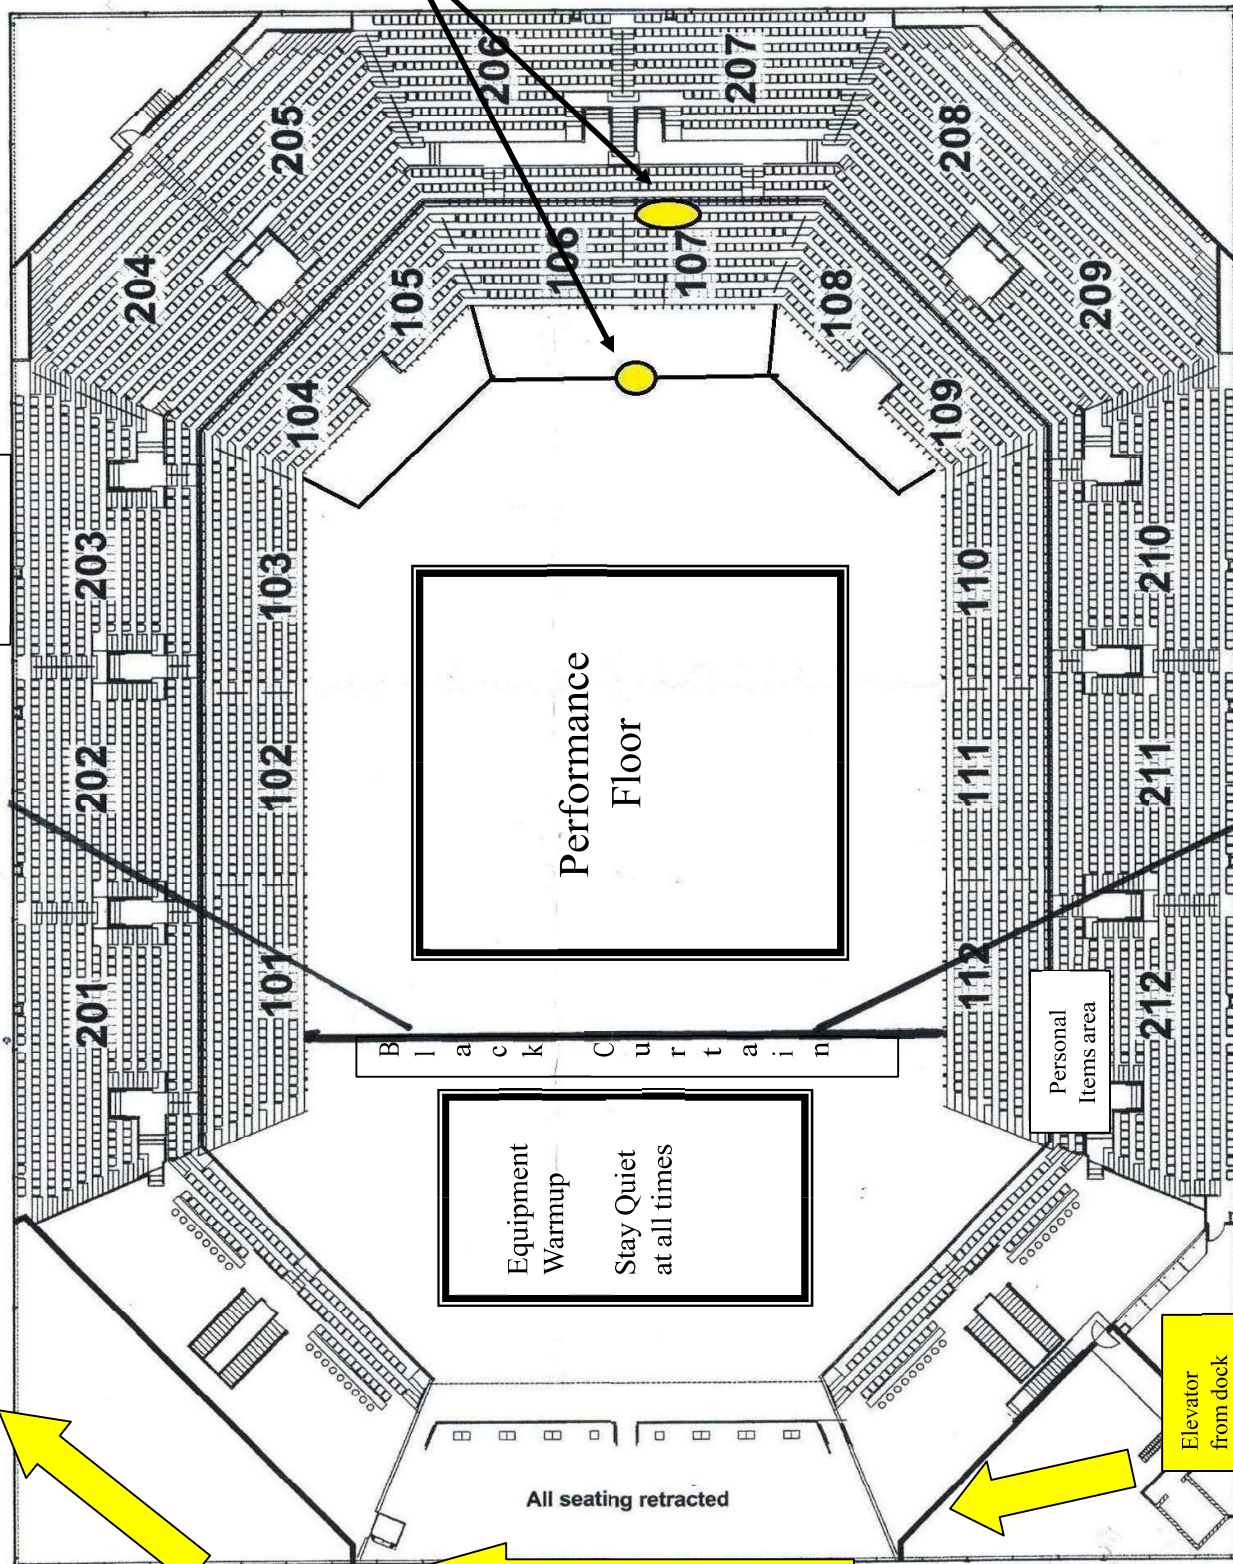

From the stands, the entrance is in the back left of the performance floor with a vertical timeline and the exit is in the back right. See below map.

# Stairs to Floor – Warm up and Performance

TriState Marching Arts Championships  
 TRUIST Arena at Northern Kentucky University

Follow Yellow Arrows to Photo Area  
BE QUIET AT ALL TIMES BEHIND THE CURTAINS

Photo Area  
Self Photo's

Stairs to  
Spectator  
Entrance

Entrance  
from floor  
to stands  
& four  
Reserved  
seats for  
instructor

Performer, Staff, and Instructors with performers  
seating sections 102, 103, 110, 111

East Gate Entry

Equipment and Truck Parking (LOT O)

Dressing  
areas

Elevator  
from dock

All seating retracted

Performance  
Floor

Black  
Curtain

Personal  
Items area