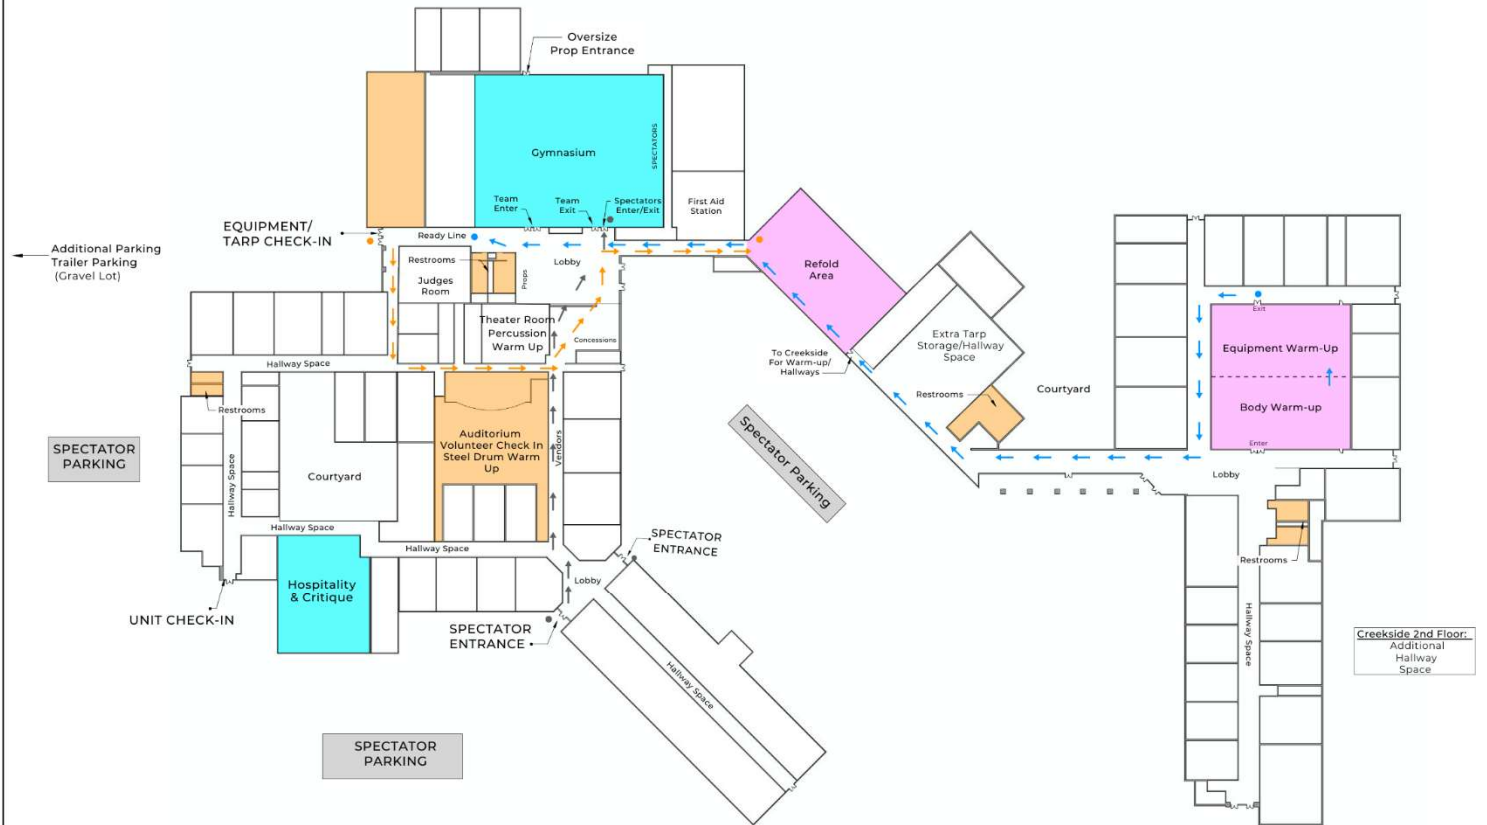

Performer Entrance - Back Side of Gym

Spectator Doors - Bleacher Side of Gym

FIRST FLOOR MAP

Lakota West Freshman Building

Busses will park off site and be provided with a shuttle