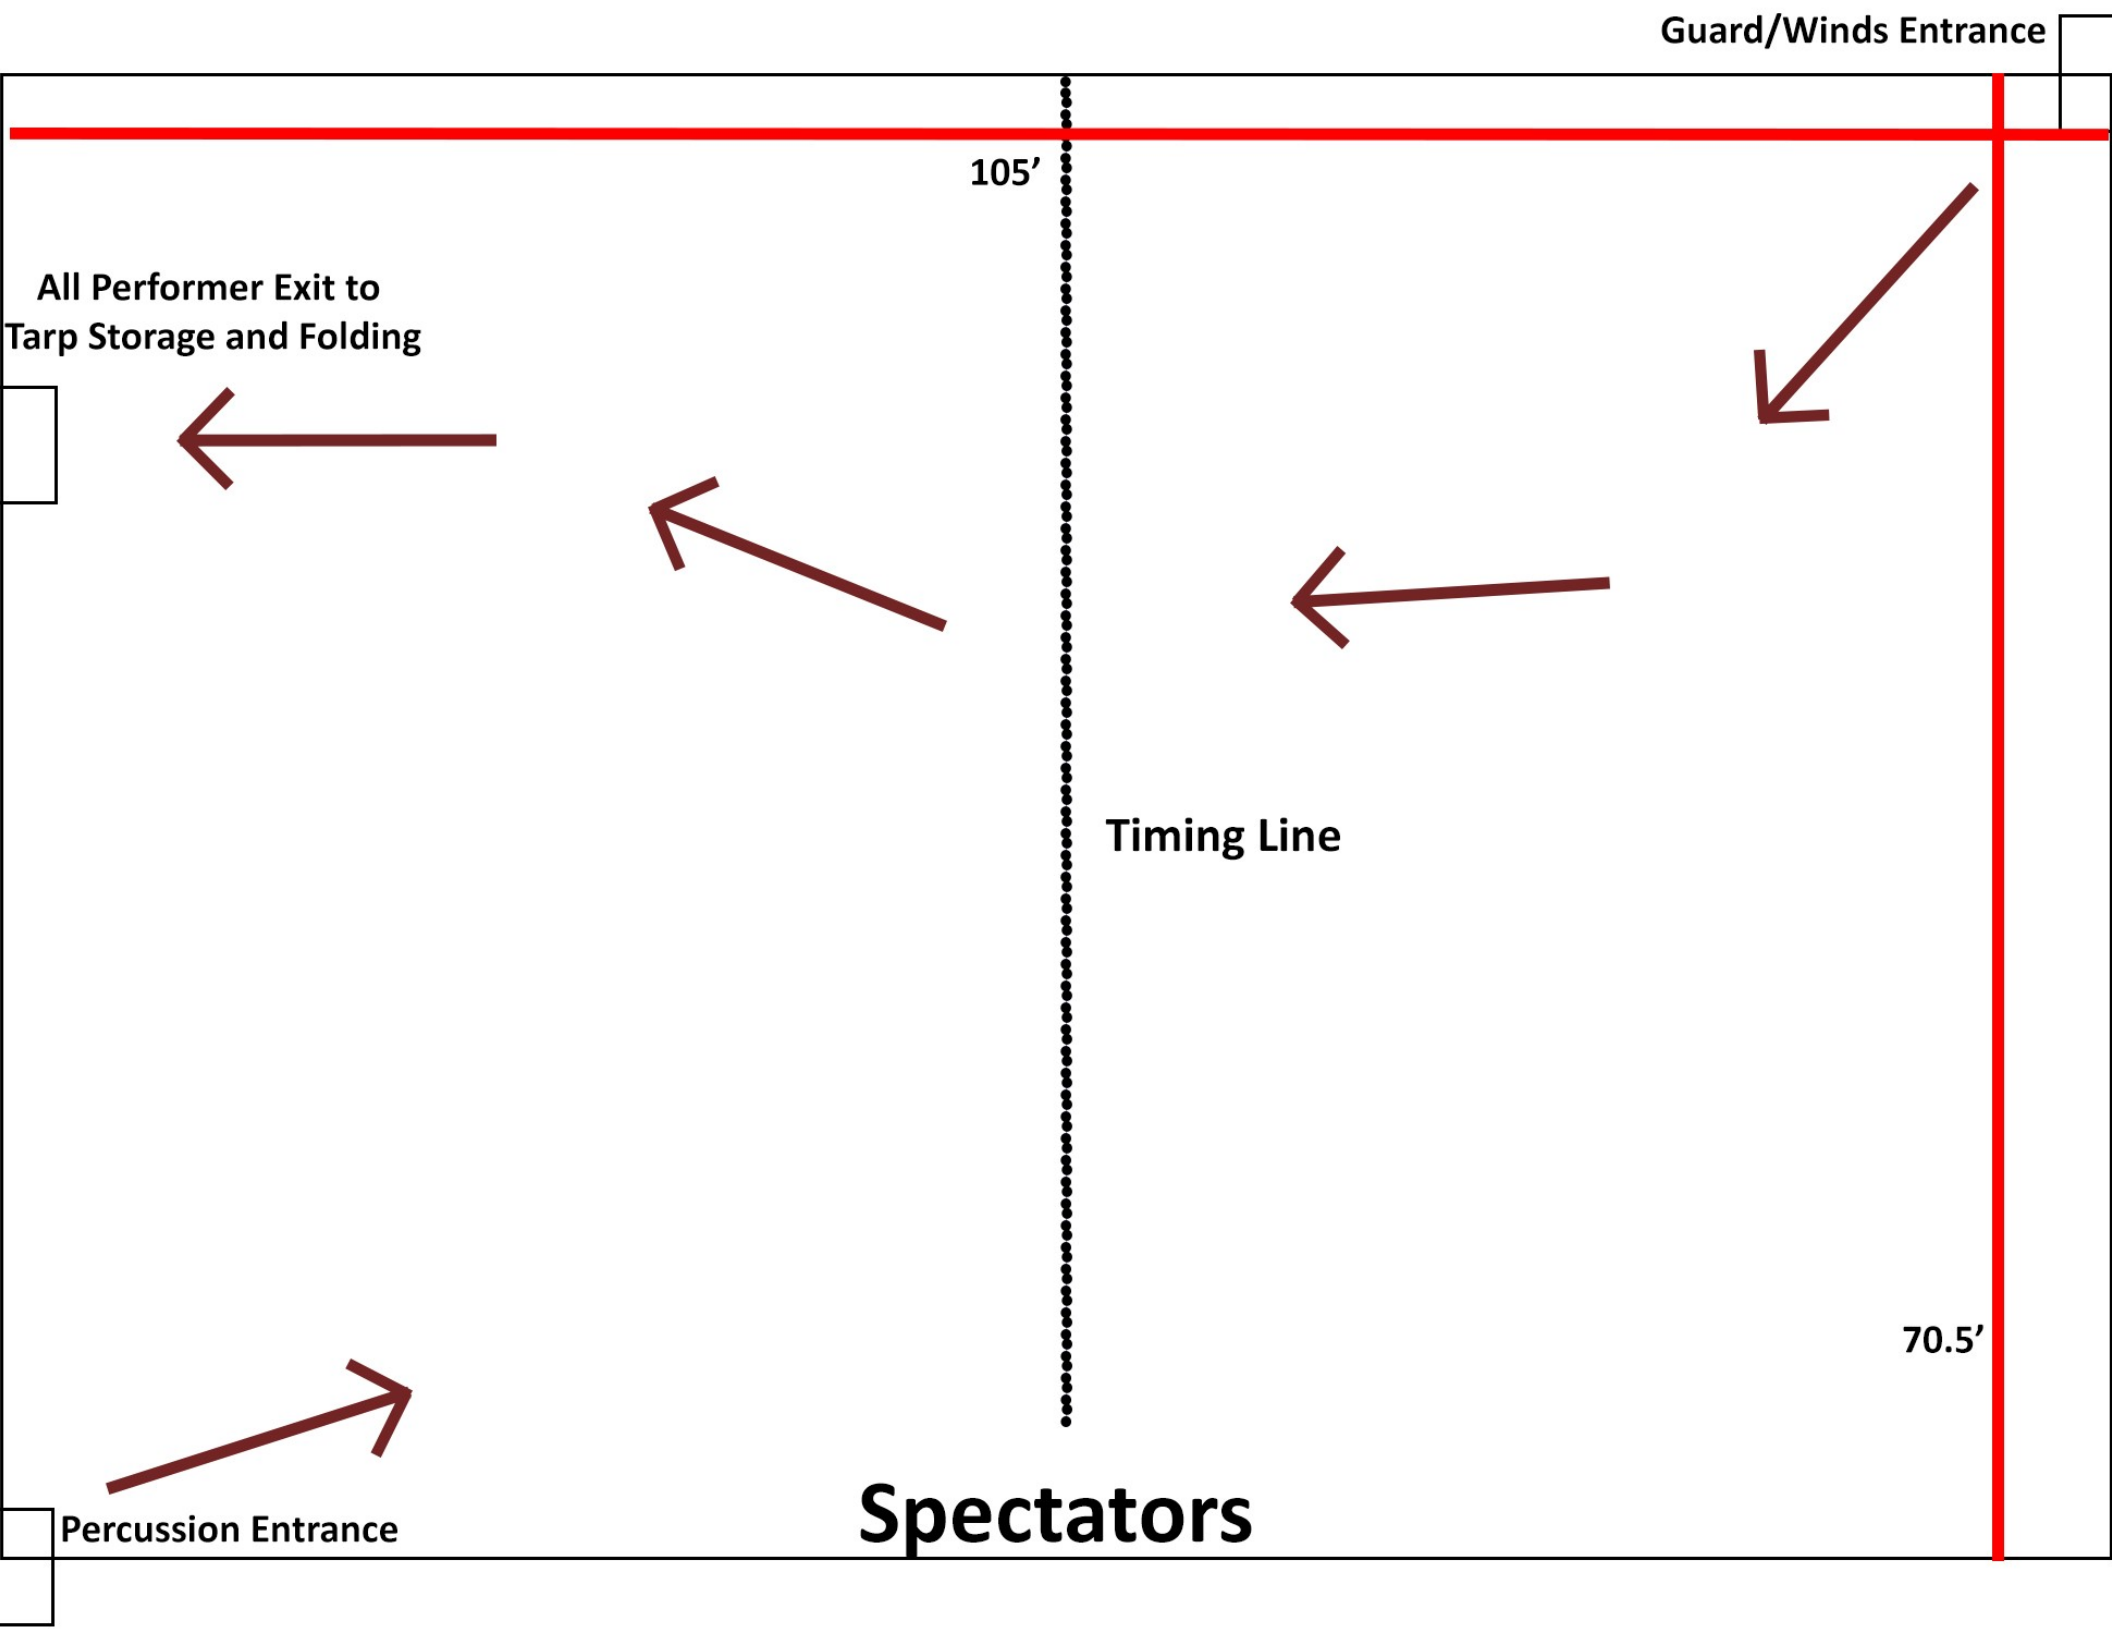

Owen County TMA Contest Color Guard Unit Map

Guard/Winds Entrance

105'

All Performer Exit to
Tarp Storage and Folding

Timing Line

Spectators

70.5'

Percussion Entrance

Guard/Winds Entrance

Percussion Entrance

**Performer Exit to
Tarp Storage and Folding**