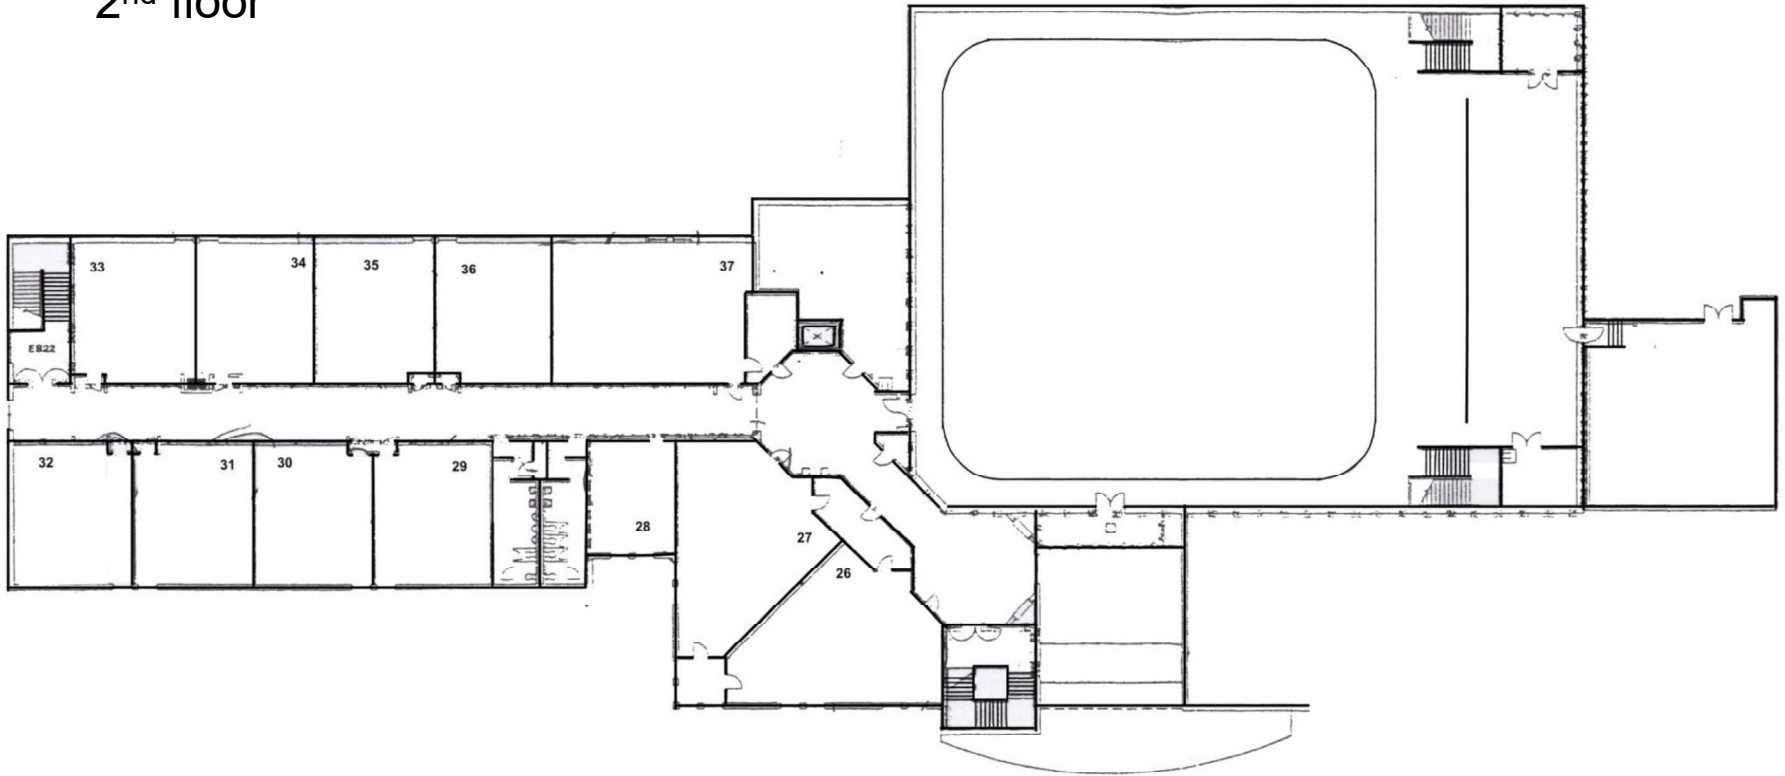

# COMPETITION AREA GUARD ENTRANCE & EXIT DIAGRAM

Competition area is defined as  
90' wide by 60'

as of 10/06/2019

[www.tristatemarchingarts.org](http://www.tristatemarchingarts.org)

Exit

62'

94'

104'

Spectators

Enter

2<sup>nd</sup> floor

# Middle School

Double set of 34" doors only in MS

Waynesville  
Nurses Clinic

Check in

Waynesville High School

Spectator  
entrance

Google

Waynesville Gym