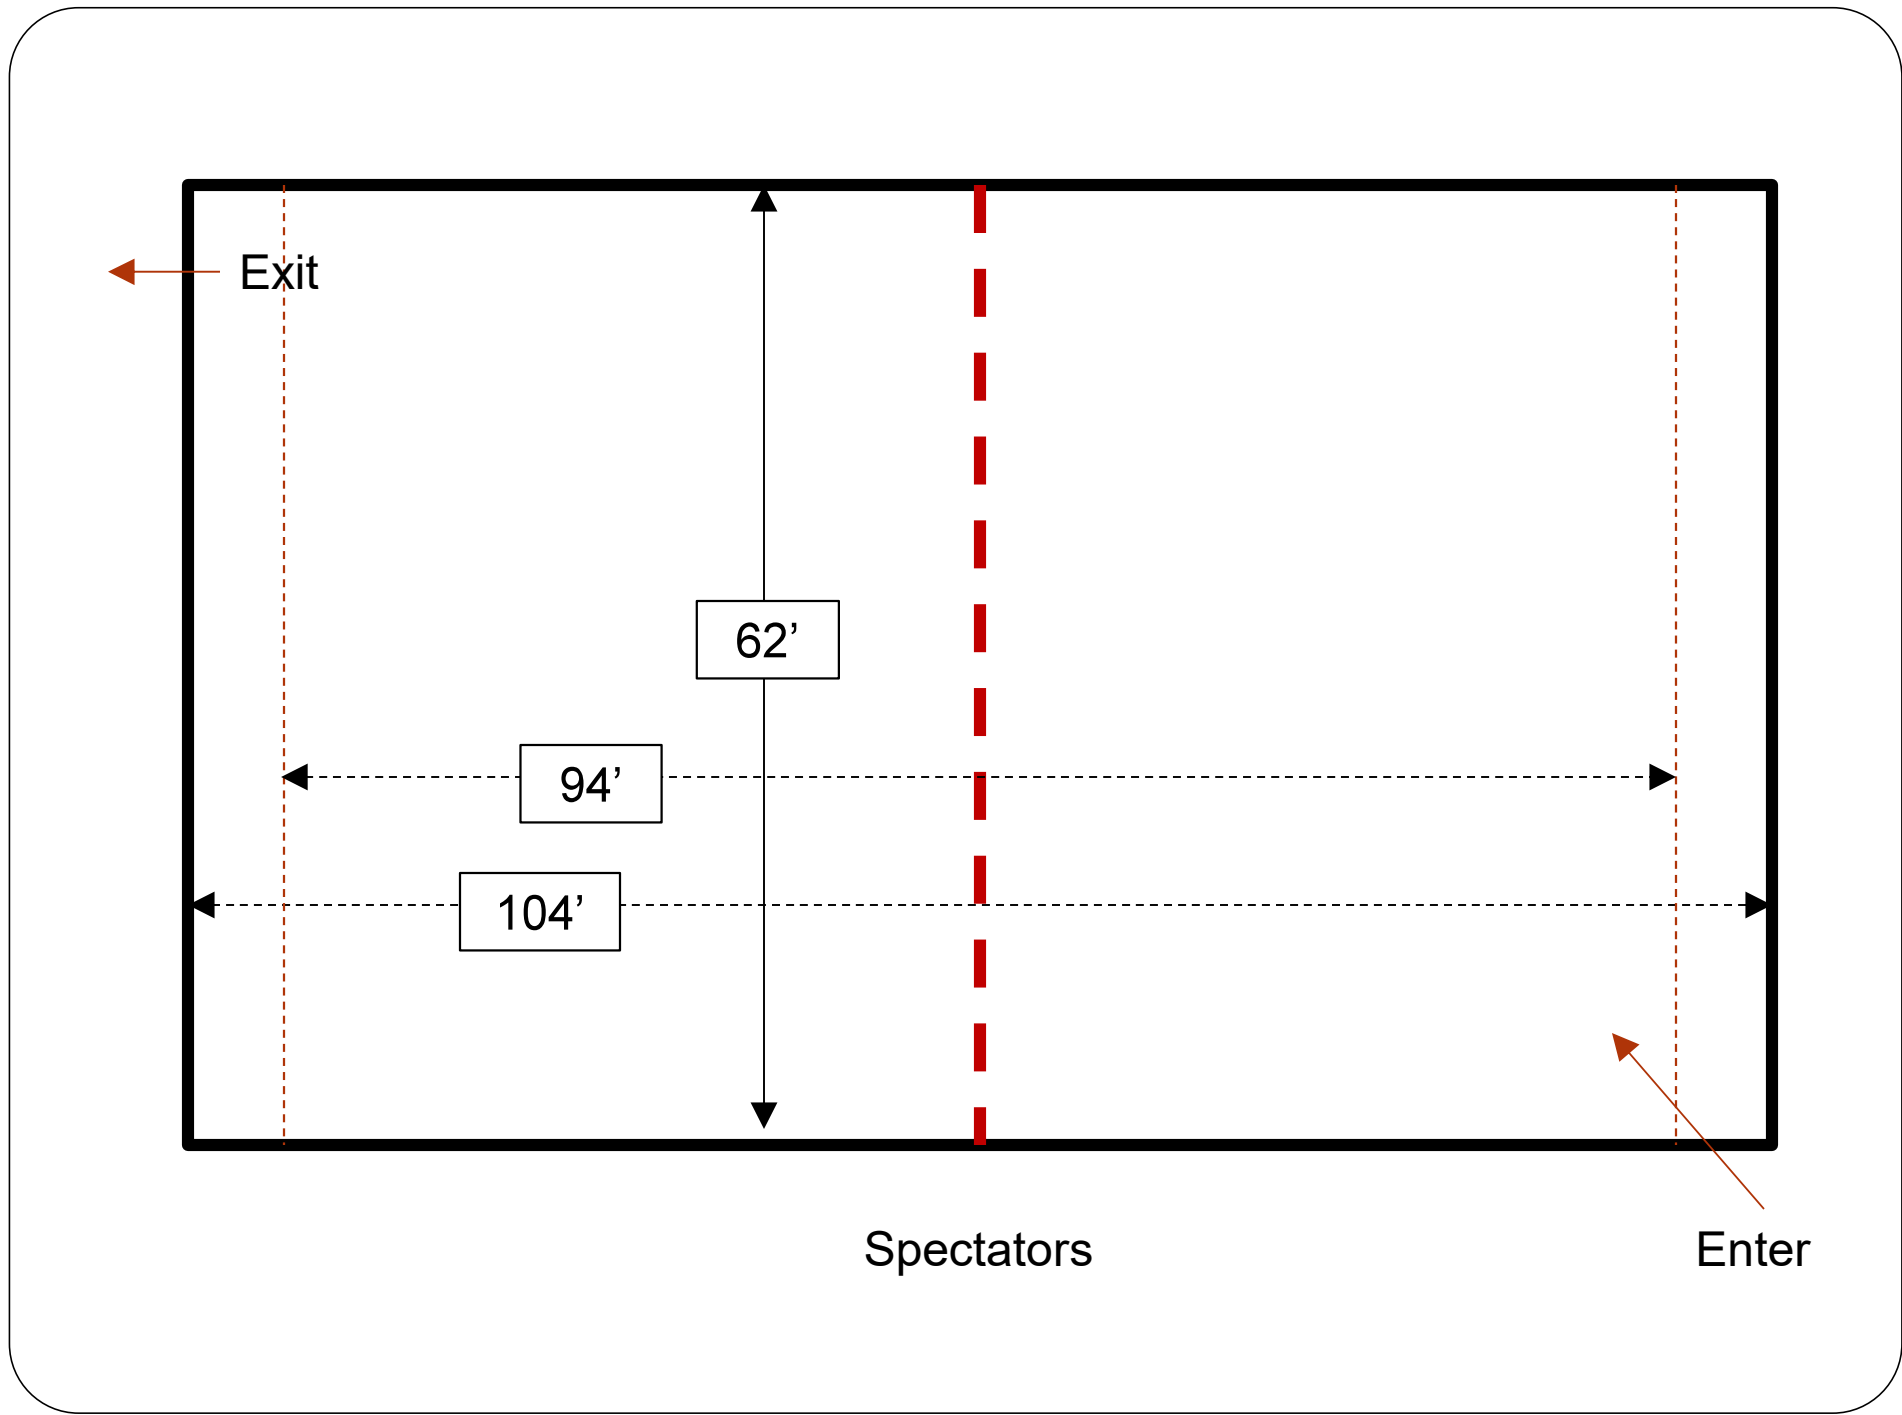

# COMPETITION AREA GUARD ENTRANCE & EXIT DIAGRAM

Competition area is defined as  
90' wide by 60'

as of 10/06/2019

[www.tristatemarchingarts.org](http://www.tristatemarchingarts.org)

Exit

62'

94'

104'

Spectators

Enter

2<sup>nd</sup> floor

# Middle School

Double set of 34" doors only in MS

Waynesville  
Nurses Clinic

Check in

Waynesville High School

Spectator  
entrance

Google

Waynesville Gym