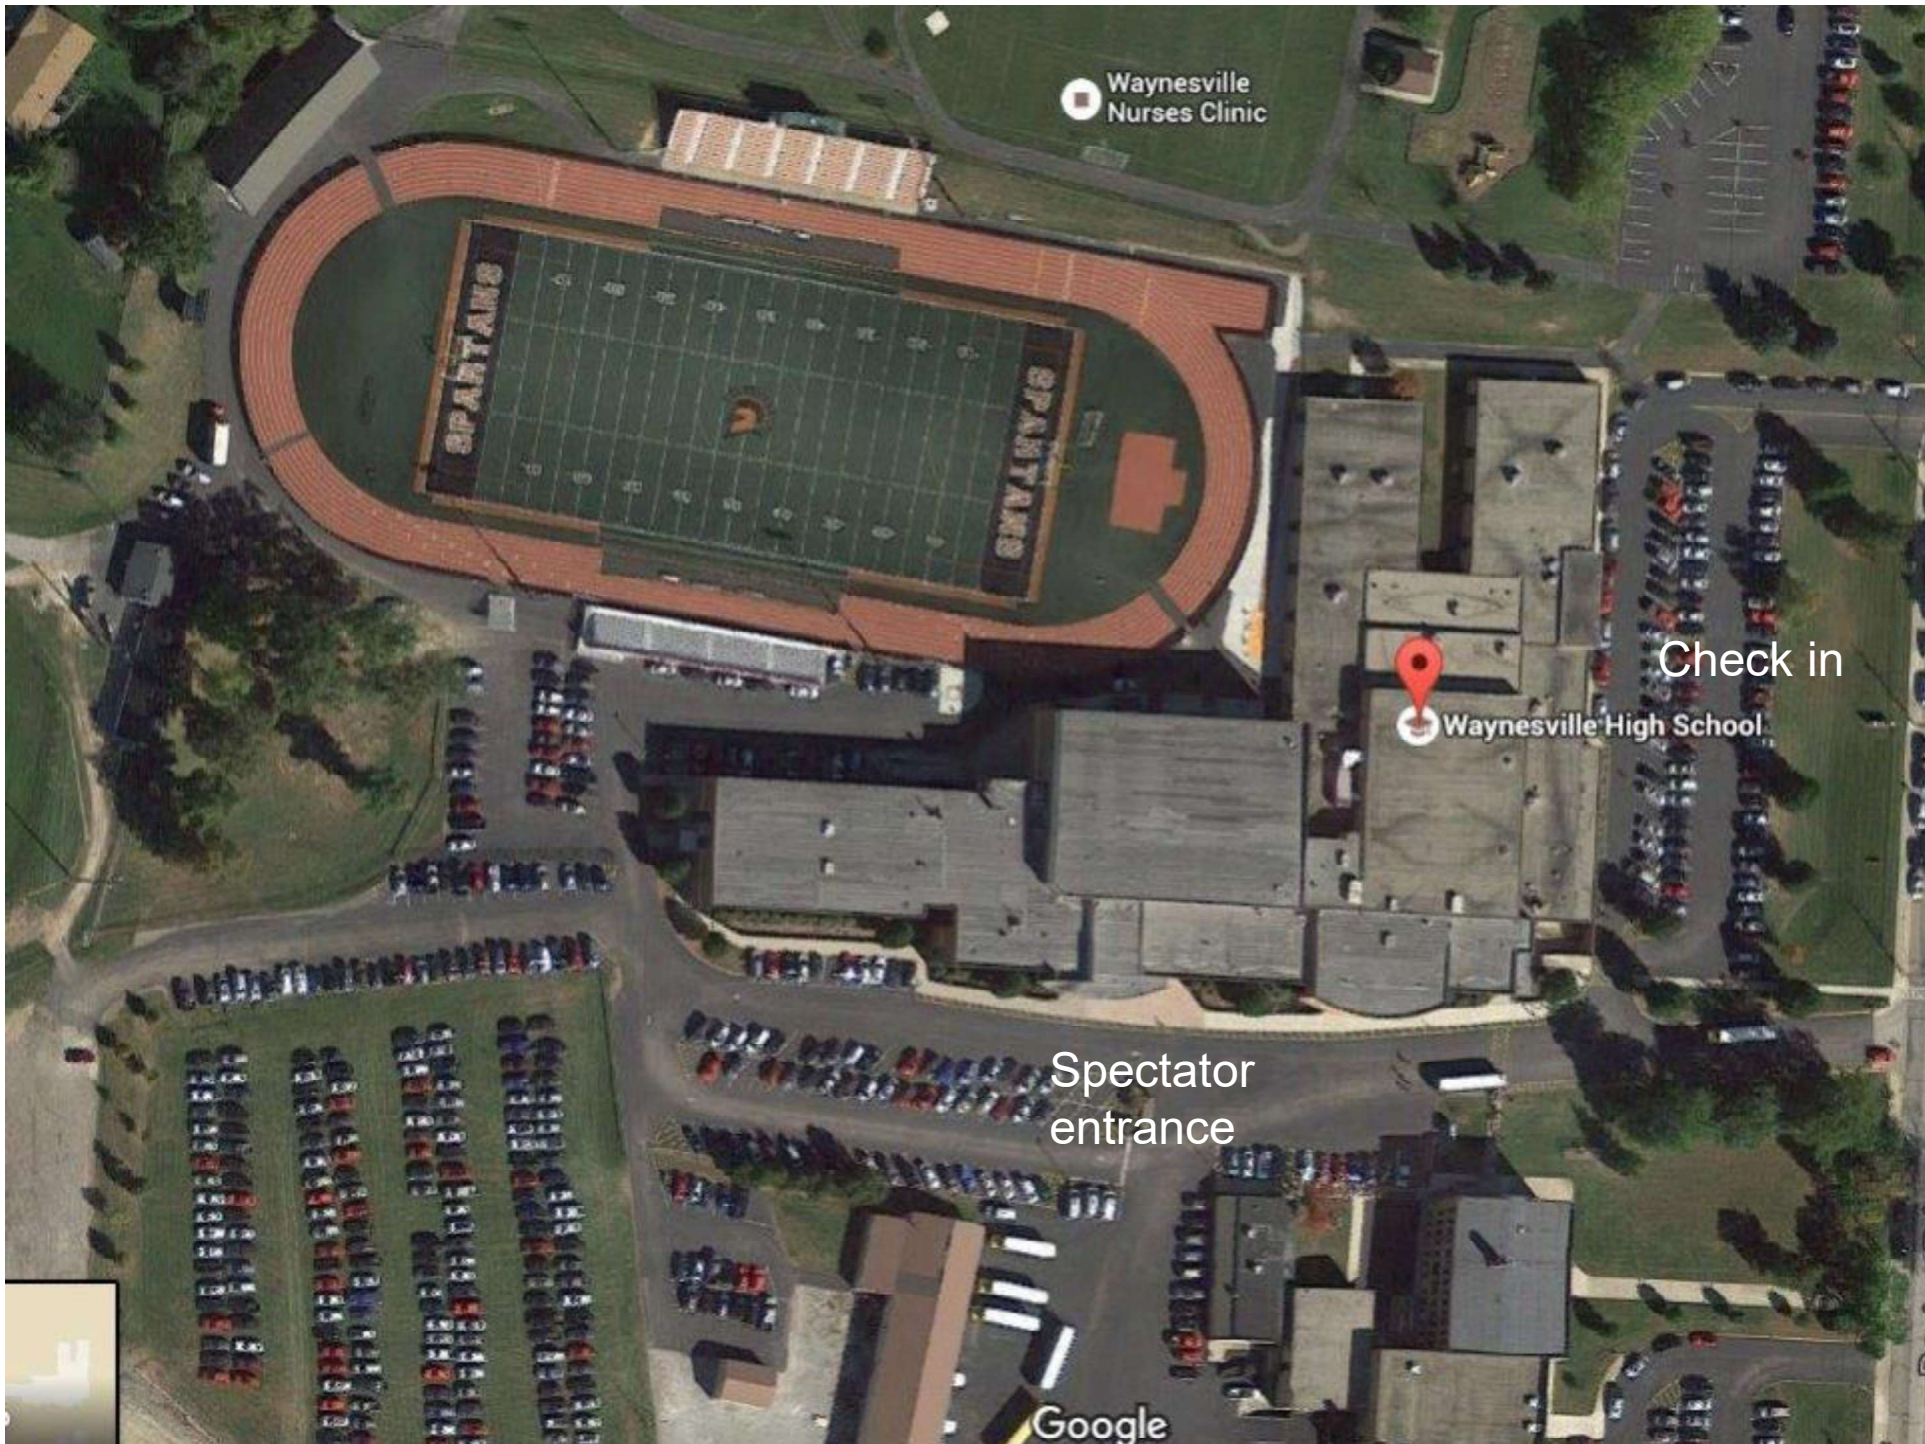

# COMPETITION AREA GUARD ENTRANCE & EXIT DIAGRAM

Competition area is defined as  
90' wide by 60'

as of 10/06/2019

[www.tristatemarchingarts.org](http://www.tristatemarchingarts.org)

Exit

62'

94'

104'

Spectators

Enter

2<sup>nd</sup> floor

# Middle School

Double set of 34" doors only in MS

Waynesville  
Nurses Clinic

Check in

Waynesville High School

Spectator  
entrance

Google

Waynesville Gym