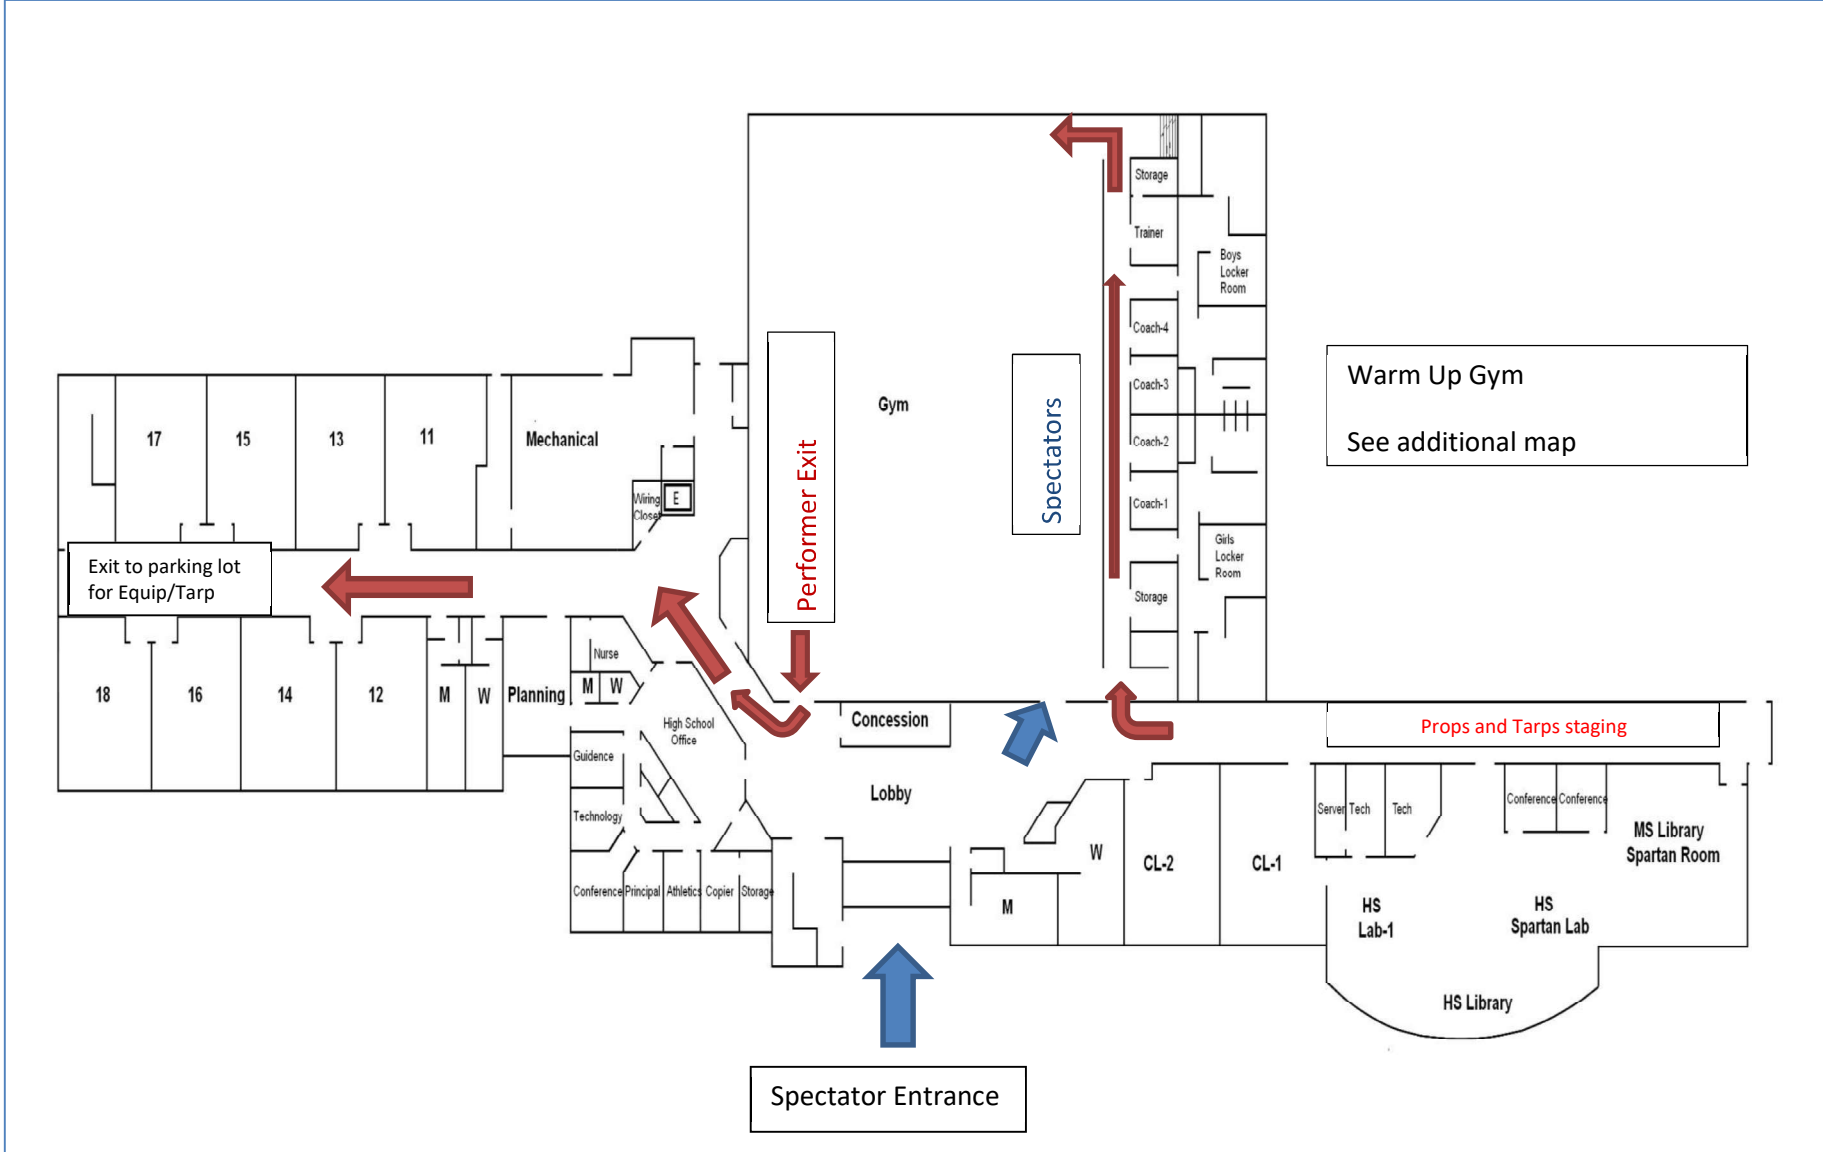

# COMPETITION AREA GUARD ENTRANCE & EXIT DIAGRAM

Competition area is defined as  
90' wide by 60'

as of 10/06/2019

[www.tristatemarchingarts.org](http://www.tristatemarchingarts.org)

Exit

62'

94'

104'

Spectators

Enter

2<sup>nd</sup> floor

# Middle School

Double set of 34" doors only in MS

Waynesville  
Nurses Clinic

Check in

Waynesville High School

Spectator  
entrance

Google

Waynesville Gym

Waynesville Gym

Waynesville Gym