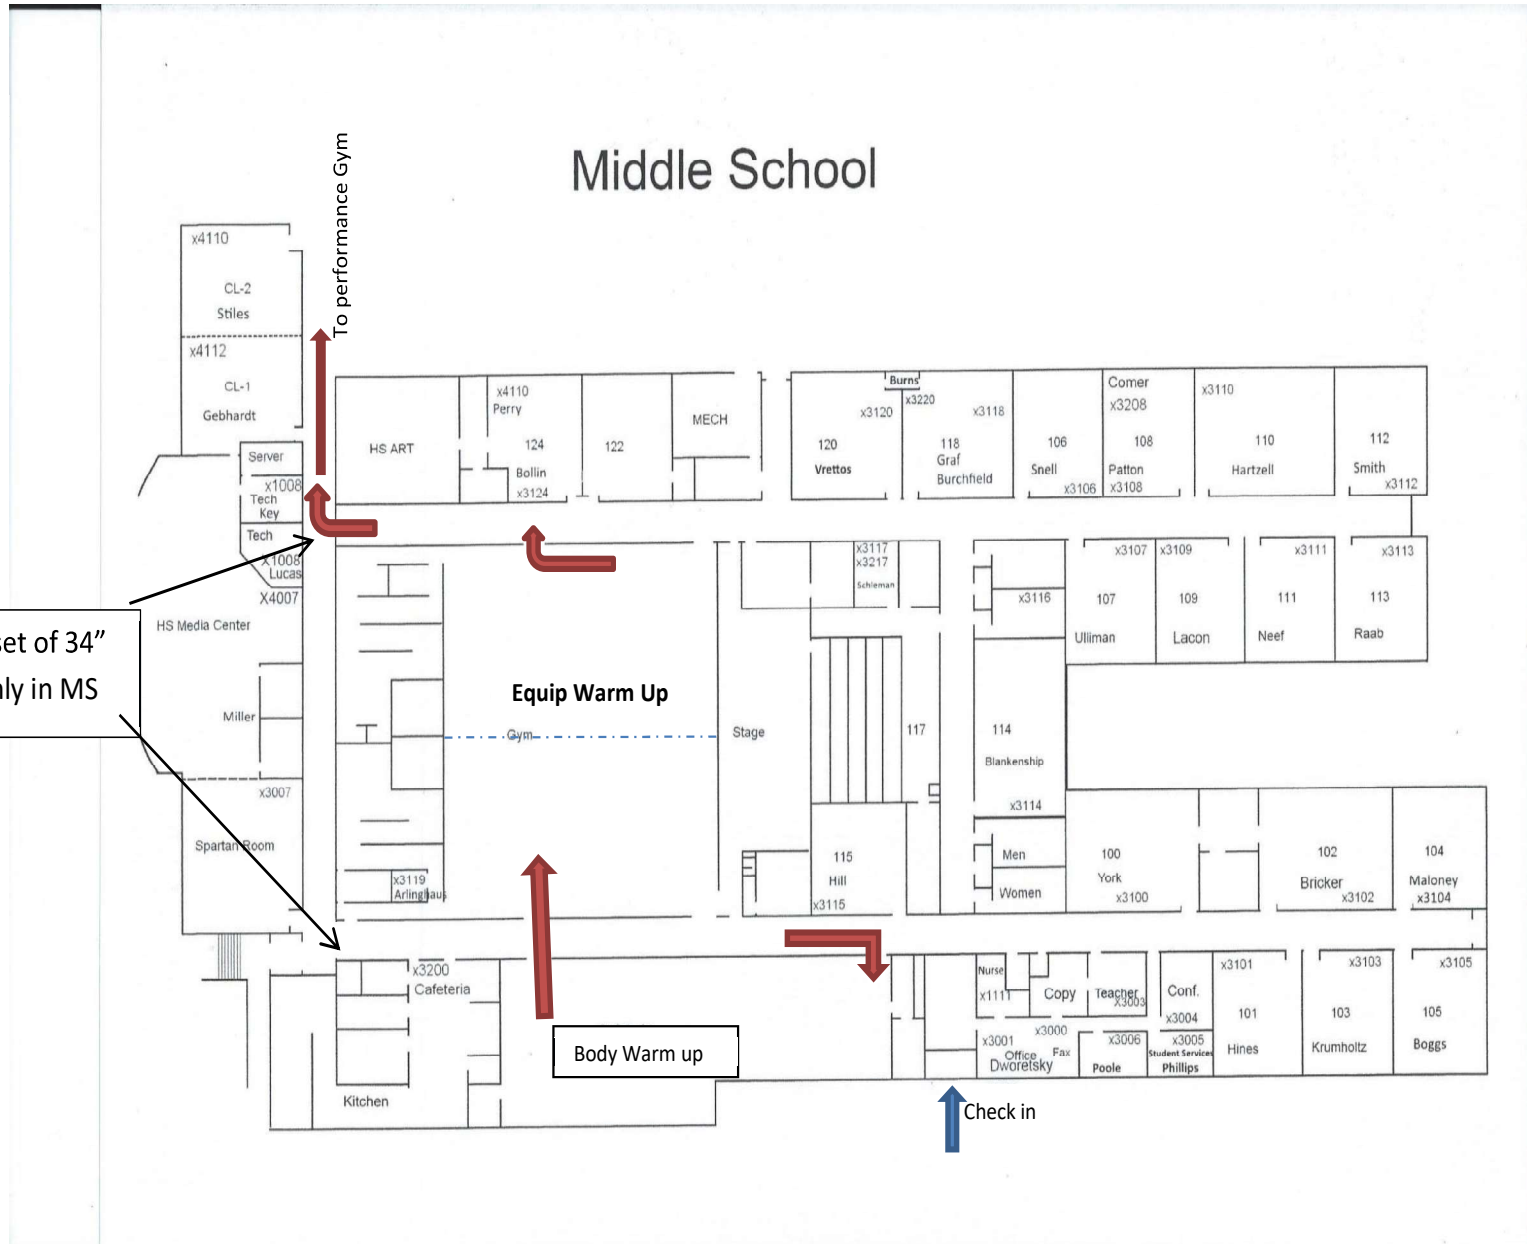

# COMPETITION AREA GUARD ENTRANCE & EXIT DIAGRAM

Competition area is defined as  
90' wide by 60'

as of 10/06/2019

[www.tristatemarchingarts.org](http://www.tristatemarchingarts.org)

Exit

62'

94'

104'

Spectators

Enter

2<sup>nd</sup> floor

# Middle School

Double set of 34" doors only in MS

Waynesville  
Nurses Clinic

Check in

Waynesville High School

Spectator  
entrance

Google

Waynesville Gym