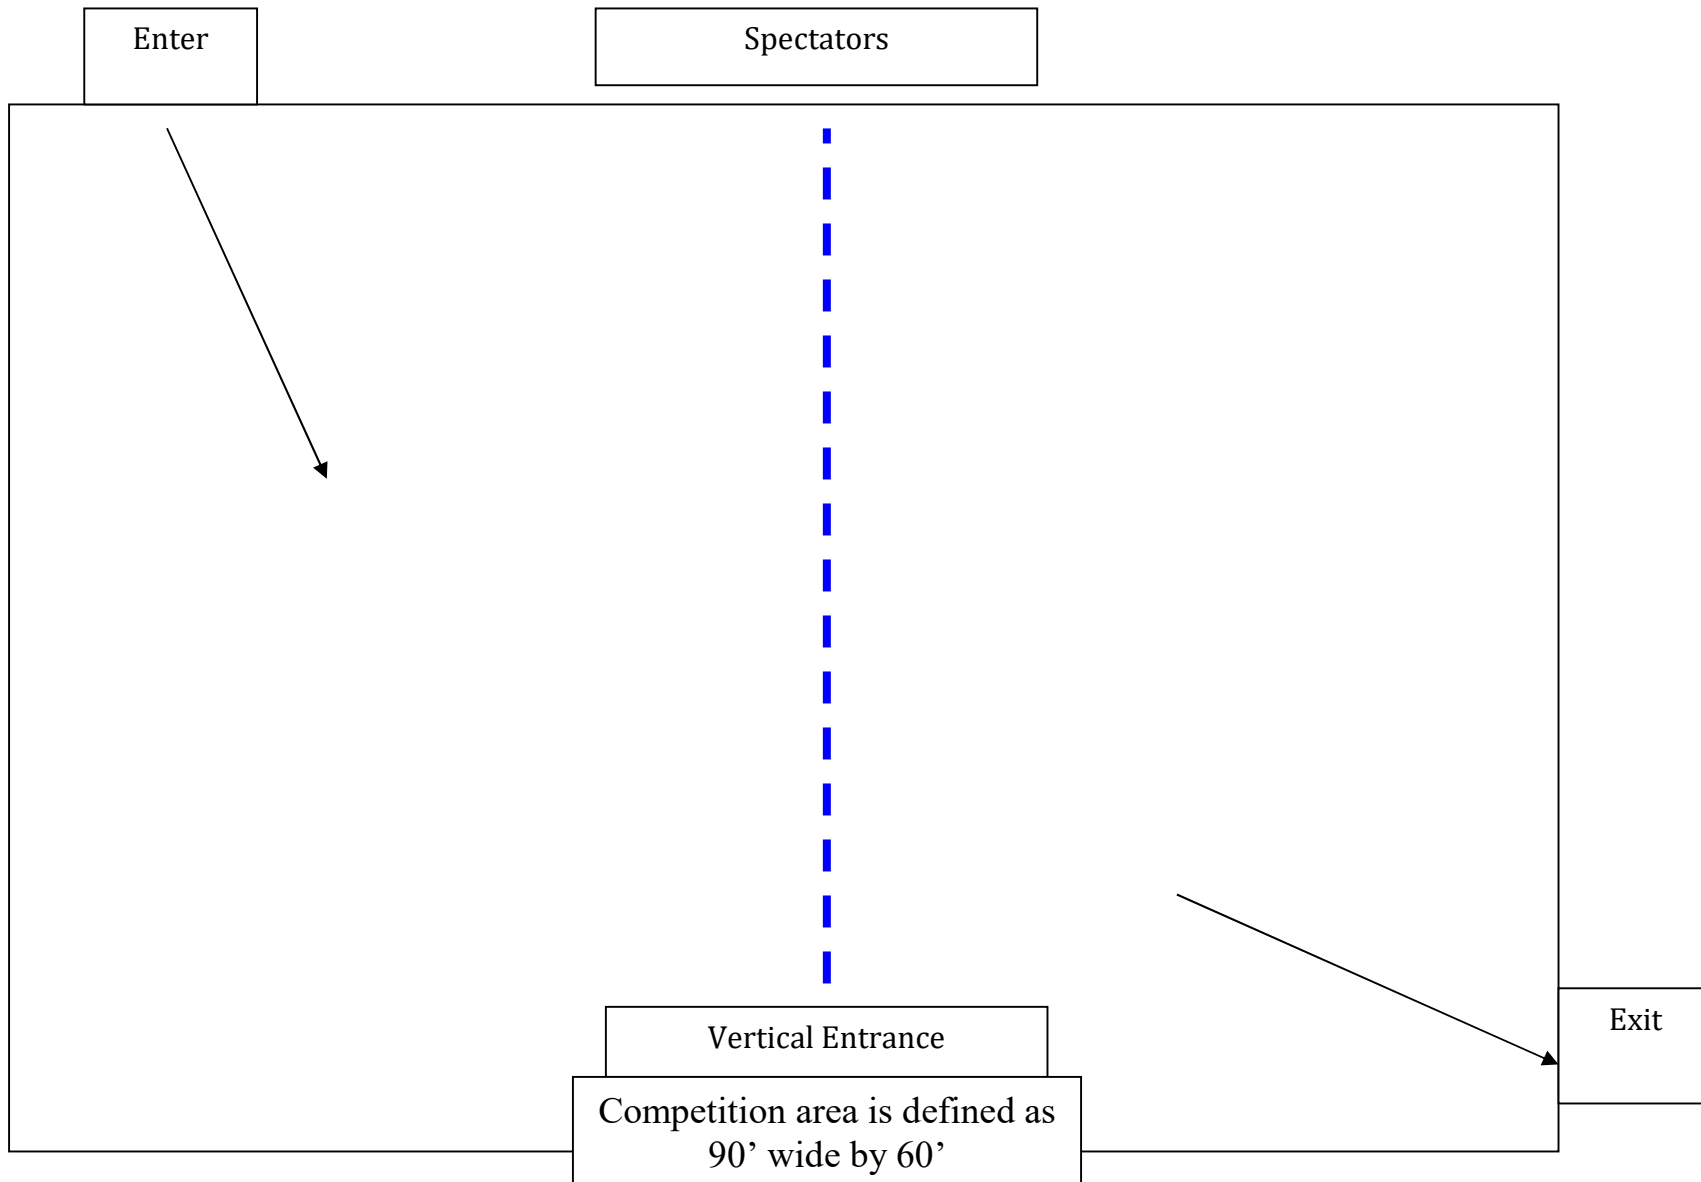

# COMPETITION AREA GUARD ENTRANCE & EXIT DIAGRAM

Competition area is defined as  
90' wide by 60'

as of 10/06/2019

[www.tristatemarchingarts.org](http://www.tristatemarchingarts.org)

Exit

62'

94'

104'

Spectators

Enter

2<sup>nd</sup> floor

# Middle School

Double set of 34" doors only in MS

Waynesville  
Nurses Clinic

Check in

Waynesville High School

Spectator  
entrance

Google

Waynesville Gym