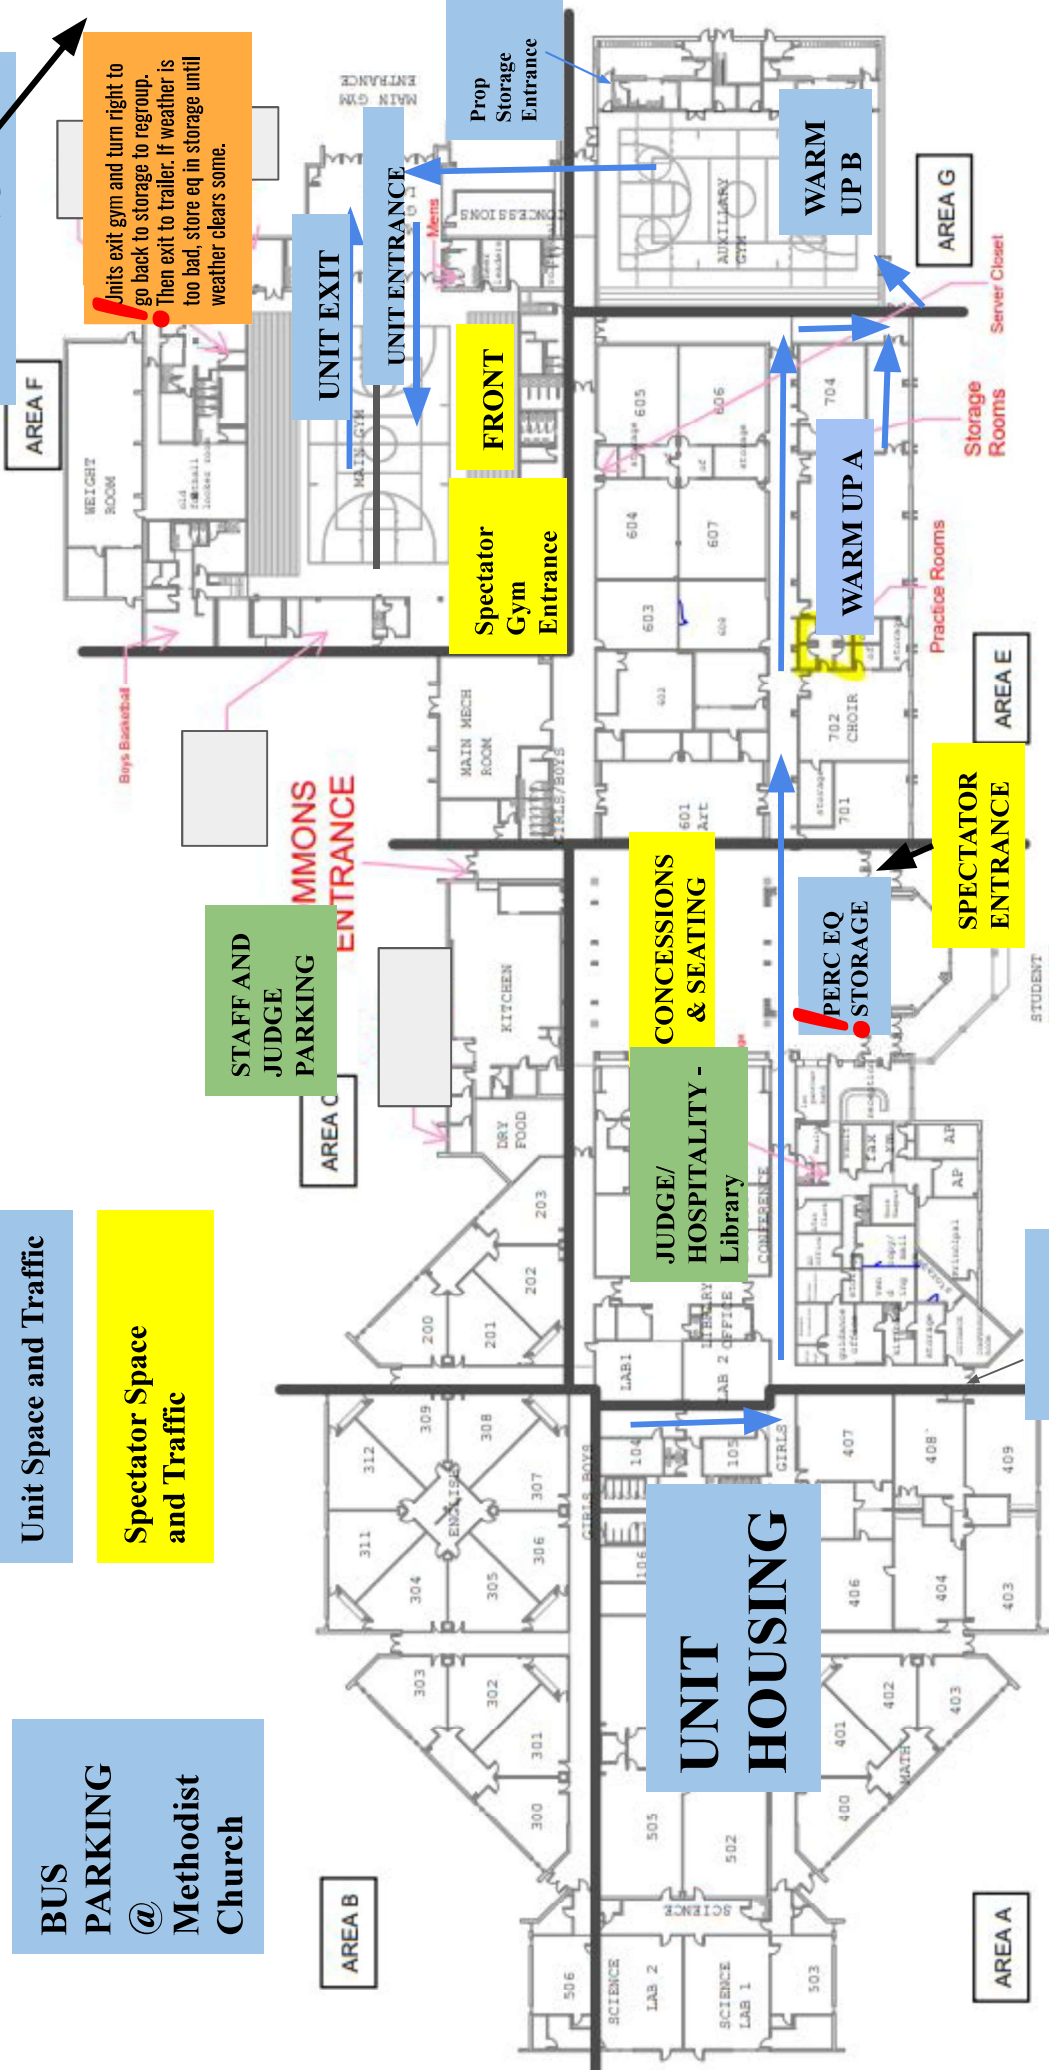

EQUIPMENT PARKING

Units exit gym and turn right to hallway to put tarp on cart, then exit to trailer at the end of the hall. If weather is too bad, store eq in aux gym until weather clears some.

No through traffic in Eq. Storage Lot for Student Safety

SPECTATOR PARKING - Overflow @ Panther Academy

UNIT CHECK IN - Buses Use the Loop

PERCUSSION FLOW MAP

BUS PARKING @ Methodist Church

Unit Space and Traffic

Spectator Space and Traffic

STAFF AND JUDGE PARKING

EQUIPMENT PARKING

Units exit gym and turn right to go back to storage to regroup. Then exit to trailer. If weather is too bad, store eq in storage until weather clears some.

No through traffic in Eq. Storage Lot for Student Safety

PERFORMER BACKSIDE SEATING

UNIT EXIT

HORIZONTAL TIMELINE

UNIT
ENTRANCE

SPECTATOR SEATING

Spectator

Entrance to Gym

Panther Stadium