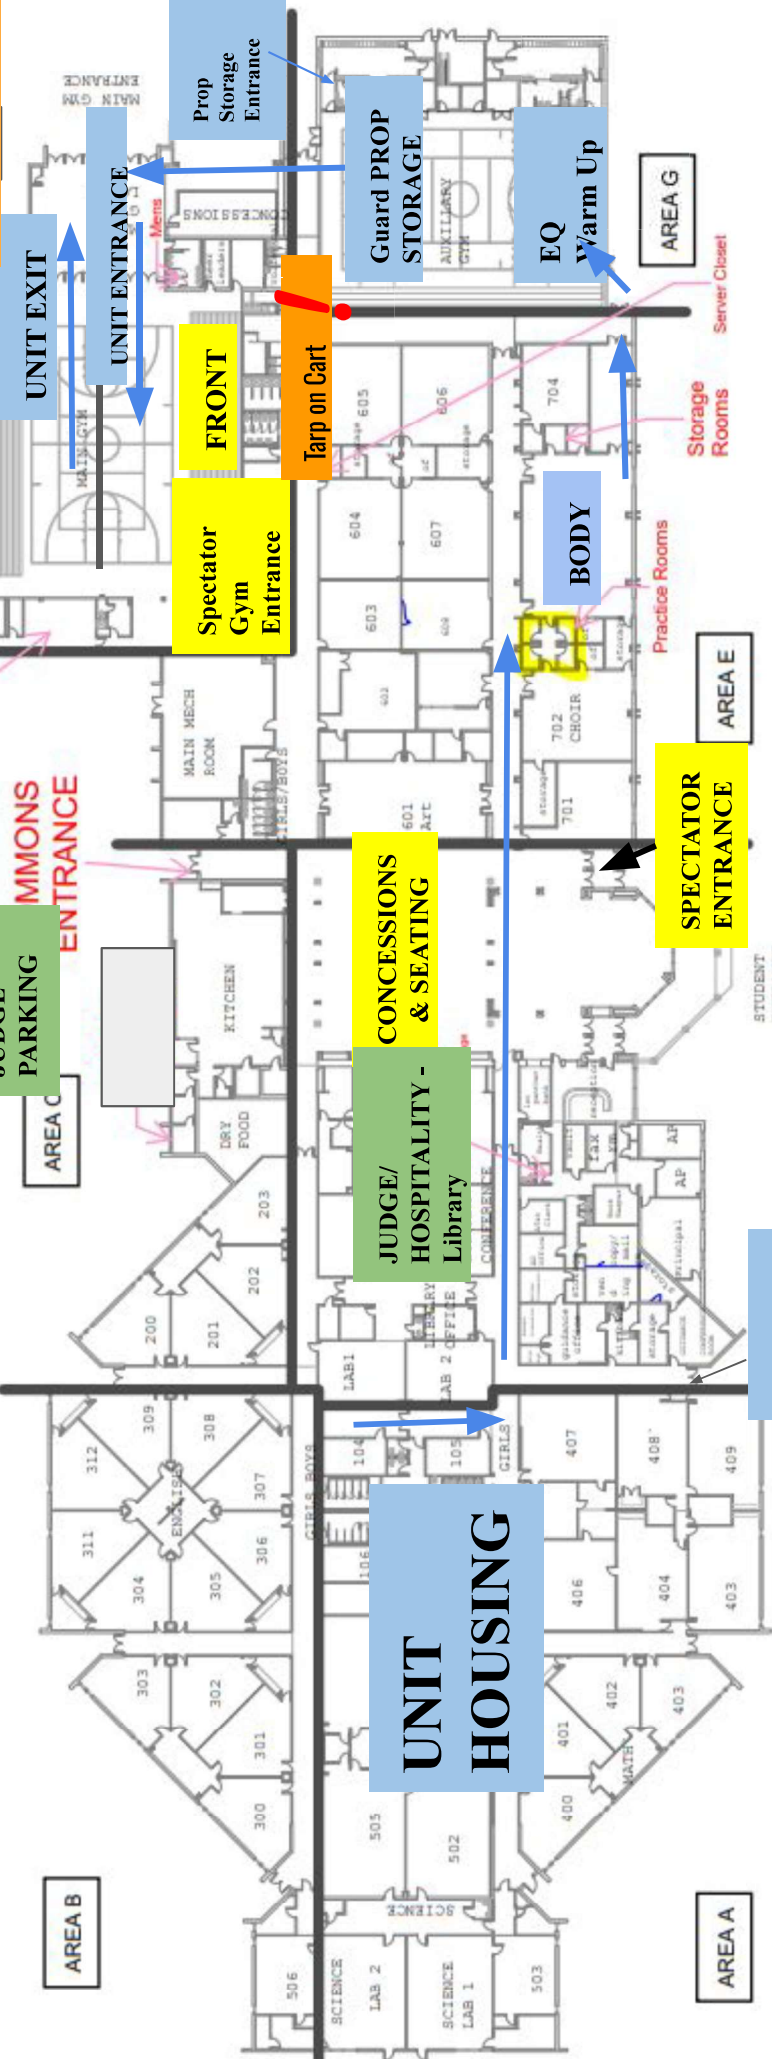

GUARD FLOW MAP

BUS PARKING @ Methodist Church

Unit Space and Traffic

Spectator Space and Traffic

Buses will enter the front of EHS and drop off students at check in. They will then exit EHS to park at Memorial Methodist Church - turn right out of EHS, right on Beech St., 1st exit at roundabout onto N. Miles, church is on the right

EQUIPMENT PARKING

Units exit gym and turn right to hallway to put tarp on cart, then exit to trailer at the end of the hall. If weather is too bad, store eq in aux gym until weather clears some.

No through traffic in Eq. Storage Lot for Student Safety

SPECTATOR PARKING - Overflow @ Panther Academy

UNIT CHECK IN - Buses Use the Loop

PERCUSSION FLOW MAP

BUS PARKING @ Methodist Church

Unit Space and Traffic

Spectator Space and Traffic

STAFF AND JUDGE PARKING

EQUIPMENT PARKING

Units exit gym and turn right to go back to storage to regroup. Then exit to trailer. If weather is too bad, store eq in storage until weather clears some.

No through traffic in Eq. Storage Lot for Student Safety