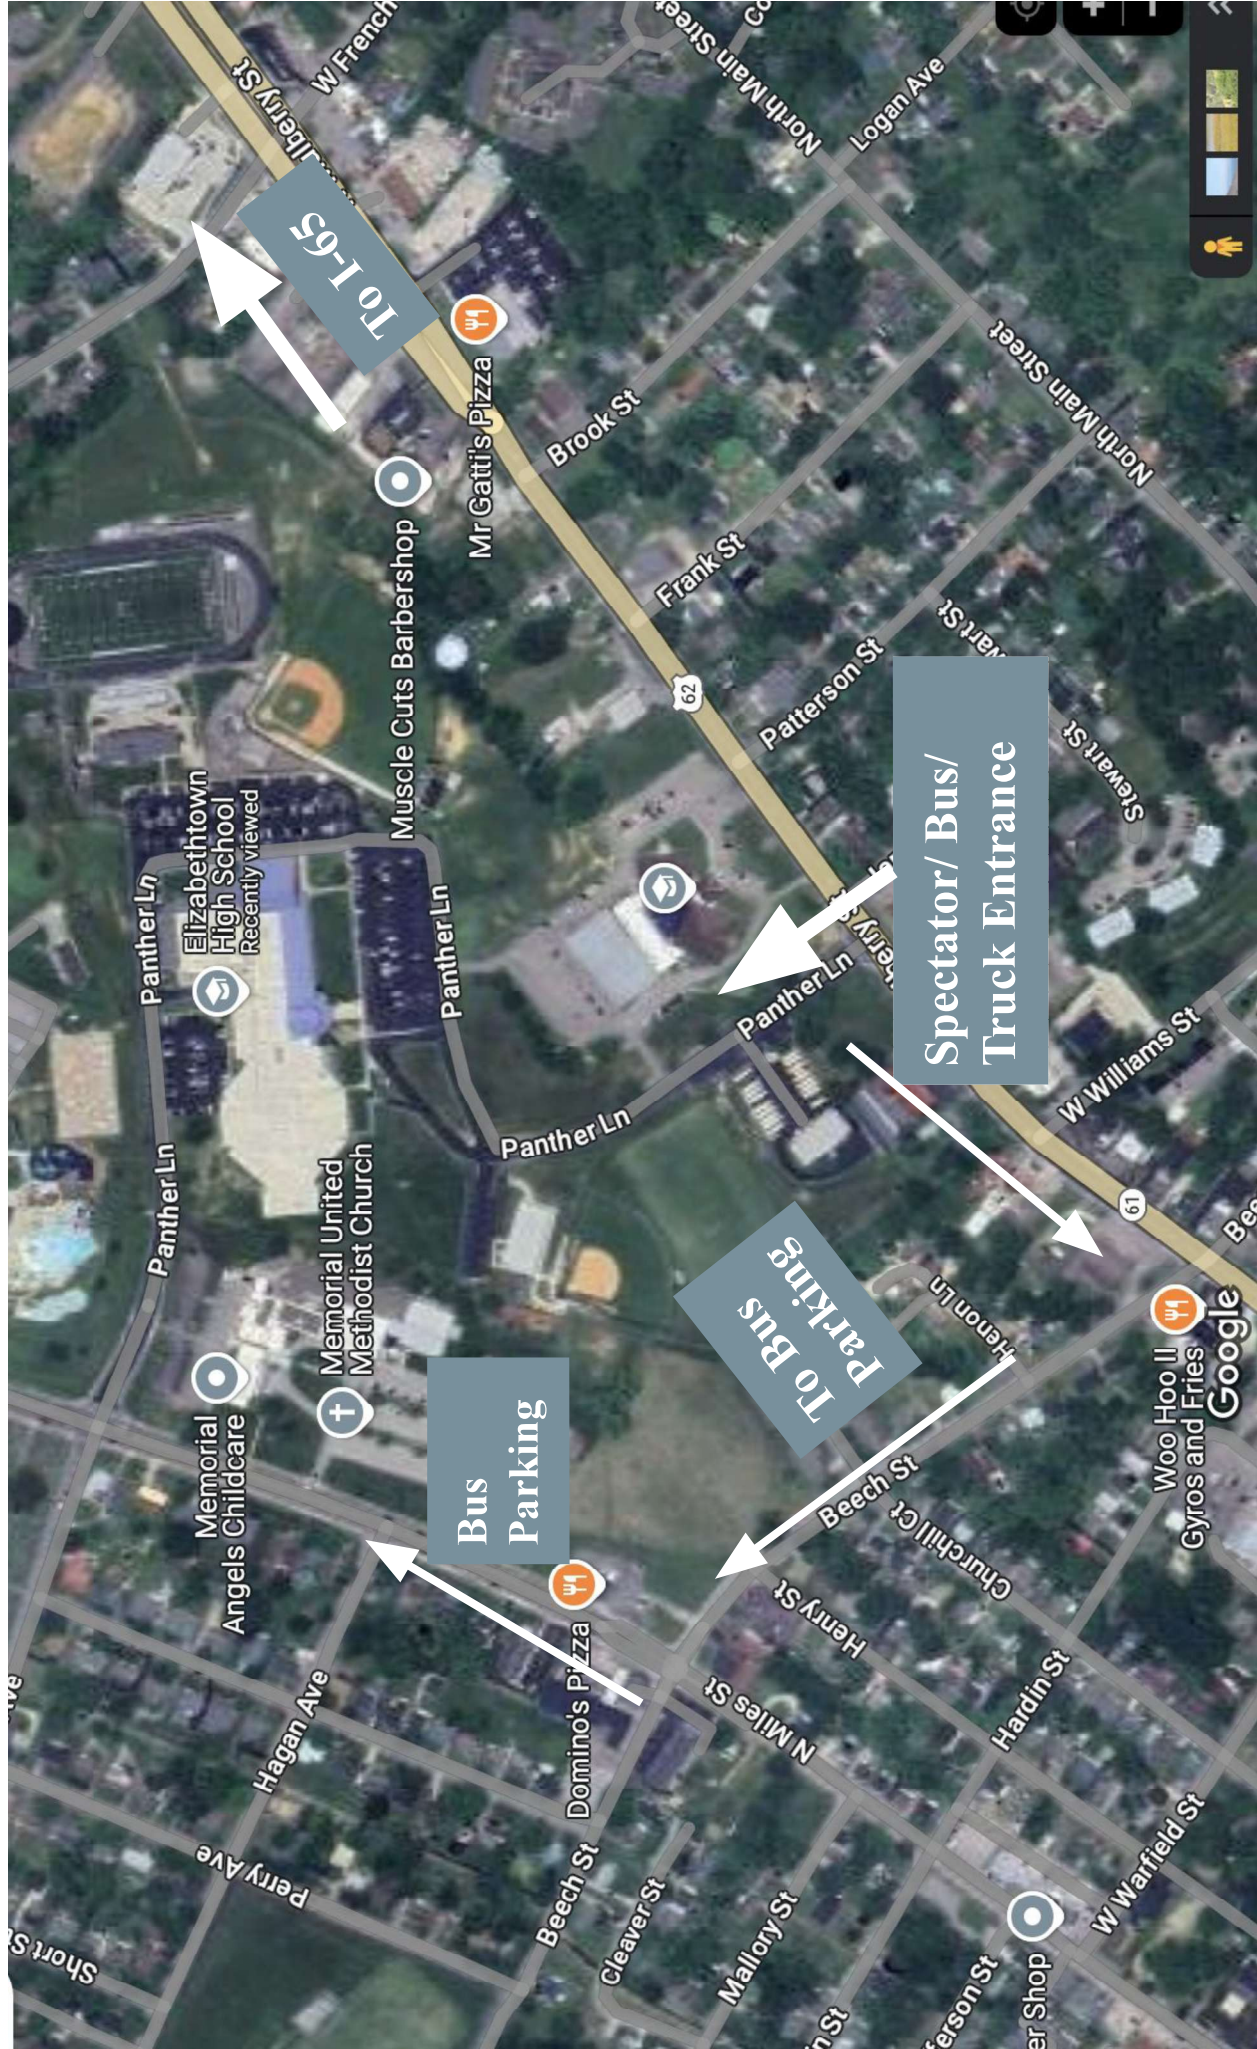

GUARD FLOW MAP

BUS PARKING @ Methodist Church

Unit Space and Traffic

Spectator Space and Traffic

Buses will enter the front of EHS and drop off students at check in. They will then exit EHS to park at Memorial Methodist Church - turn right out of EHS, right on Beech St., 1st exit at roundabout onto N. Miles, church is on the right

SPECTATOR PARKING - Overflow @ Panther Academy

UNIT CHECK IN - Buses Use the Loop

Buses will enter the front of EHS and drop off students at check in. They will then exit EHS to park at Memorial Methodist Church - turn right out of EHS, right on Beech St., 1st exit at roundabout onto N. Miles, church is on the right

Panther Ln

Panther Ln

To I-65

Spectator/ Bus/
Truck Entrance

To Bus
Parking

Bus
Parking

Memorial Childcare

Memorial United
Methodist Church