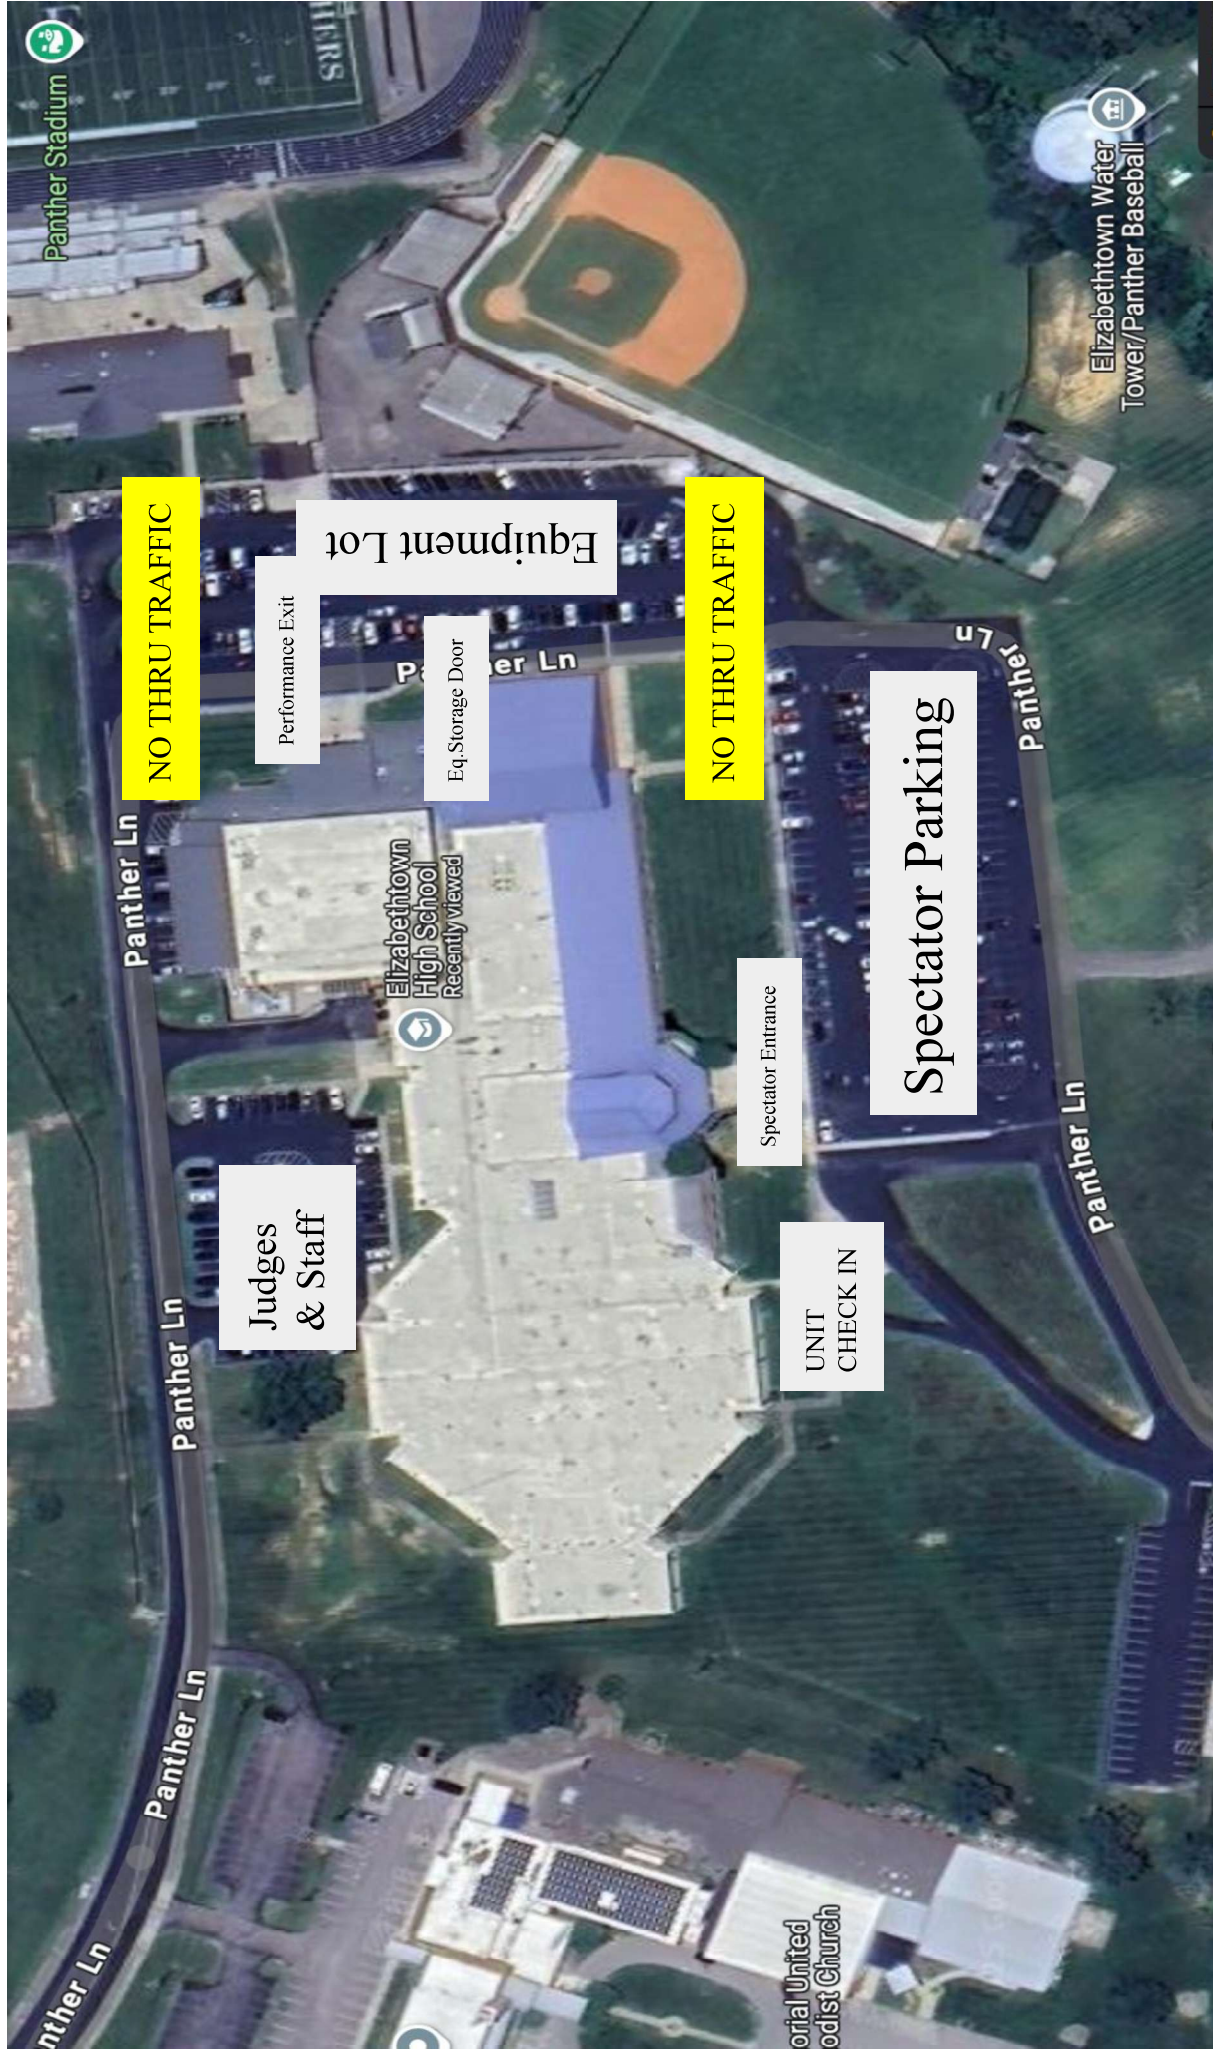

GUARD FLOW MAP

BUS PARKING @ Methodist Church

Unit Space and Traffic

Spectator Space and Traffic

Buses will enter the front of EHS and drop off students at check in. They will then exit EHS to park at Memorial Methodist Church - turn right out of EHS, right on Beech St., 1st exit at roundabout onto N. Miles, church is on the right

SPECTATOR PARKING - Overflow @ Panther Academy

UNIT CHECK IN - Buses Use the Loop

Buses will enter the front of EHS and drop off students at check in. They will then exit EHS to park at Memorial Methodist Church - turn right out of EHS, right on Beech St., 1st exit at roundabout onto N. Miles, church is on the right

PERFORMER BACKSIDE SEATING

UNIT EXIT

HORIZONTAL TIMELINE

UNIT
ENTRANCE

SPECTATOR SEATING

Spectator

Entrance to Gym

Panther Stadium