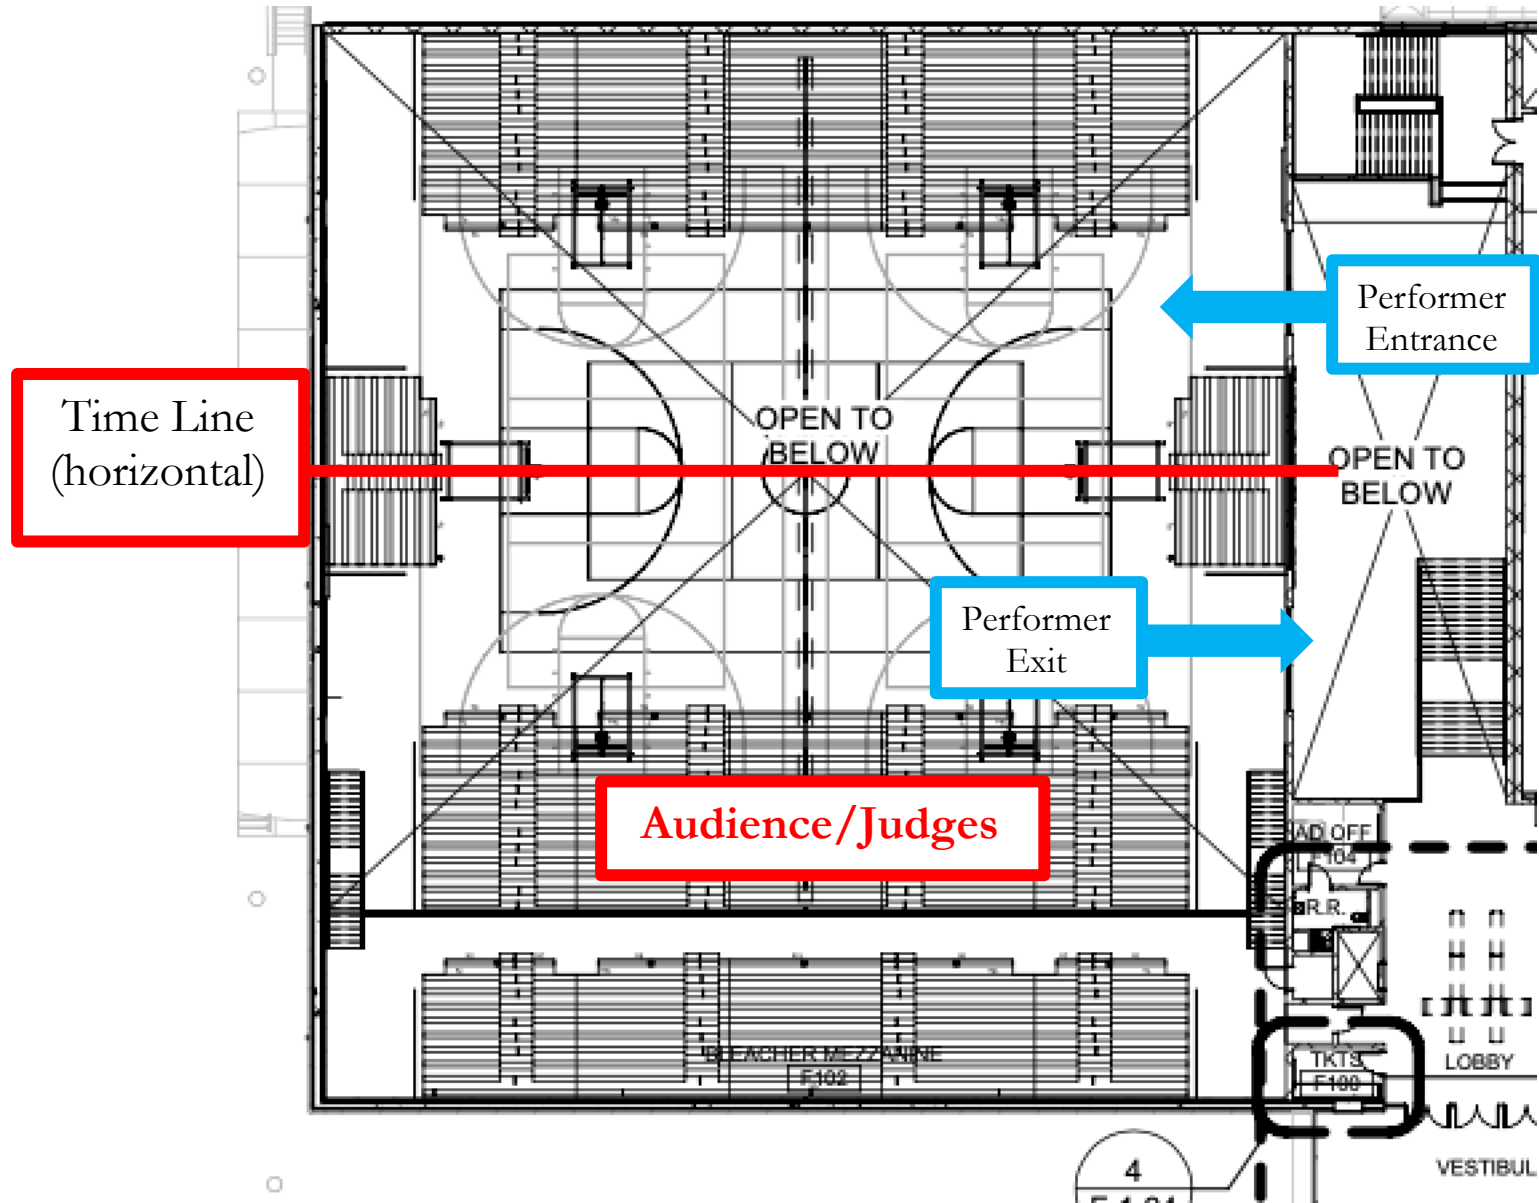

Tates Creek HS Percussion Equipment/Path Details Indoor Warm-up

Percussion Equipment
Unload/Load

- Percussion will unload and push equipment through the gym prior to contest start and pre-stage equipment.
- After performance, percussion will exit directly into the equipment lot to load.

Tates Creek High School Unit Entrance/Exit and Timeline for Percussion Indoor

Tates Creek High School
Unit Entrance/Exit and Timeline for Guard

Tates Creek High School Map

	Unit Check-in
	Spectator Entrance
	Performance Gym
	Guard Warm-up
	-
	Tarp/Prop Staging
	

Guard warm-up 1

Guard warm-up 2

Gym entrance

Performer view

Spectator view