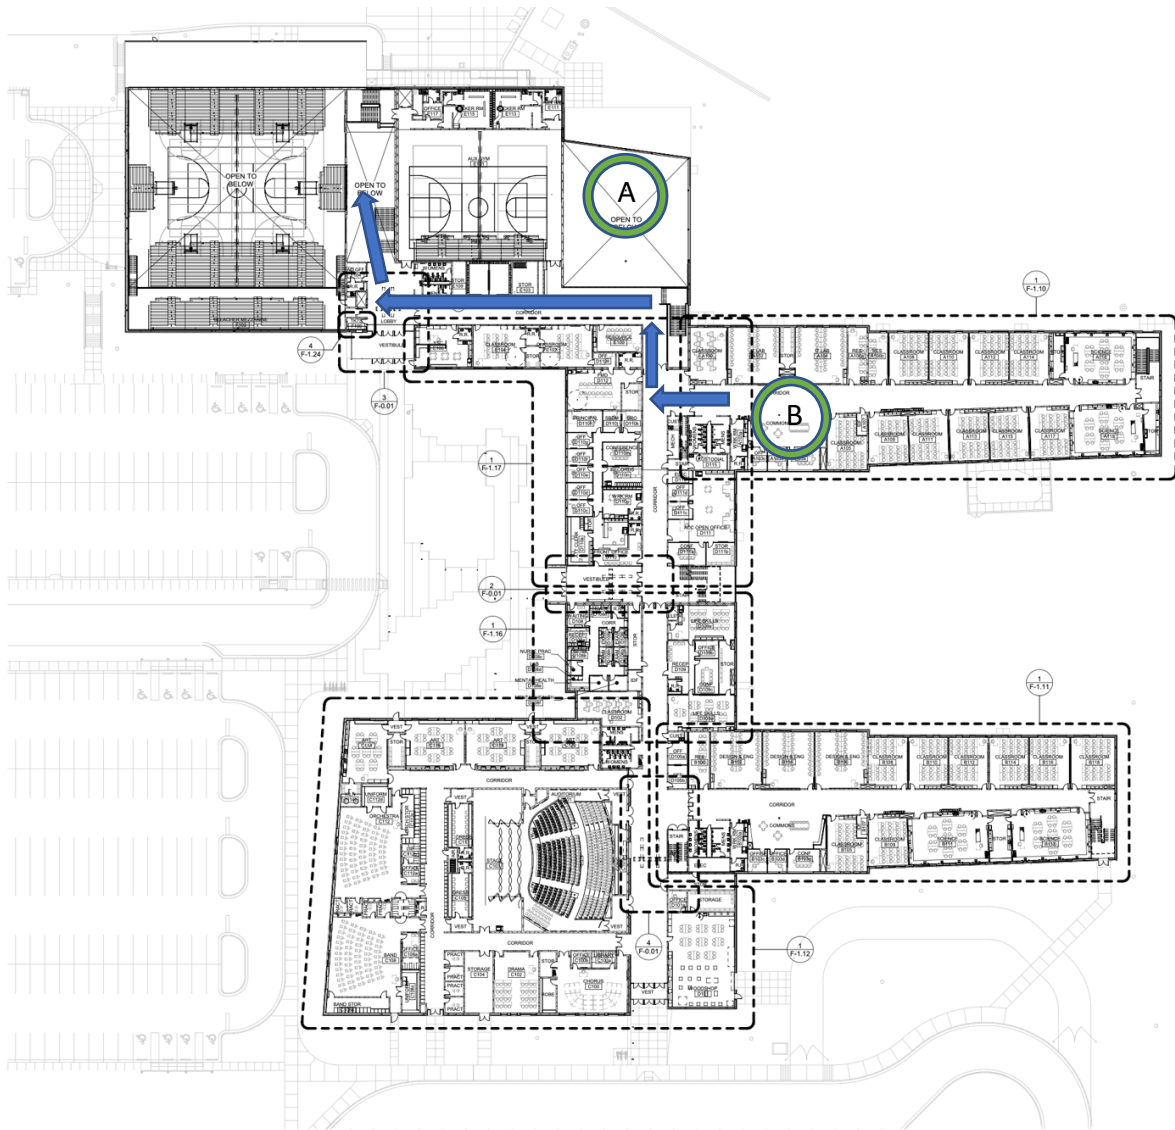

Tates Creek HS Percussion Equipment/Path Details Indoor Warm-up

Percussion Equipment
Unload/Load

- Percussion will unload and push equipment through the gym prior to contest start and pre-stage equipment.
- After performance, percussion will exit directly into the equipment lot to load.

Tates Creek High School Unit Entrance/Exit and Timeline for Percussion Indoor

Tates Creek High School
Unit Entrance/Exit and Timeline for Guard

Tates Creek High School Map

	Unit Check-in
	Spectator Entrance
	Performance Gym
	Guard Warm-up
	-
	Tarp/Prop Staging
	

Guard warm-up 1

Guard warm-up 2

Gym entrance

Performer view

Spectator view