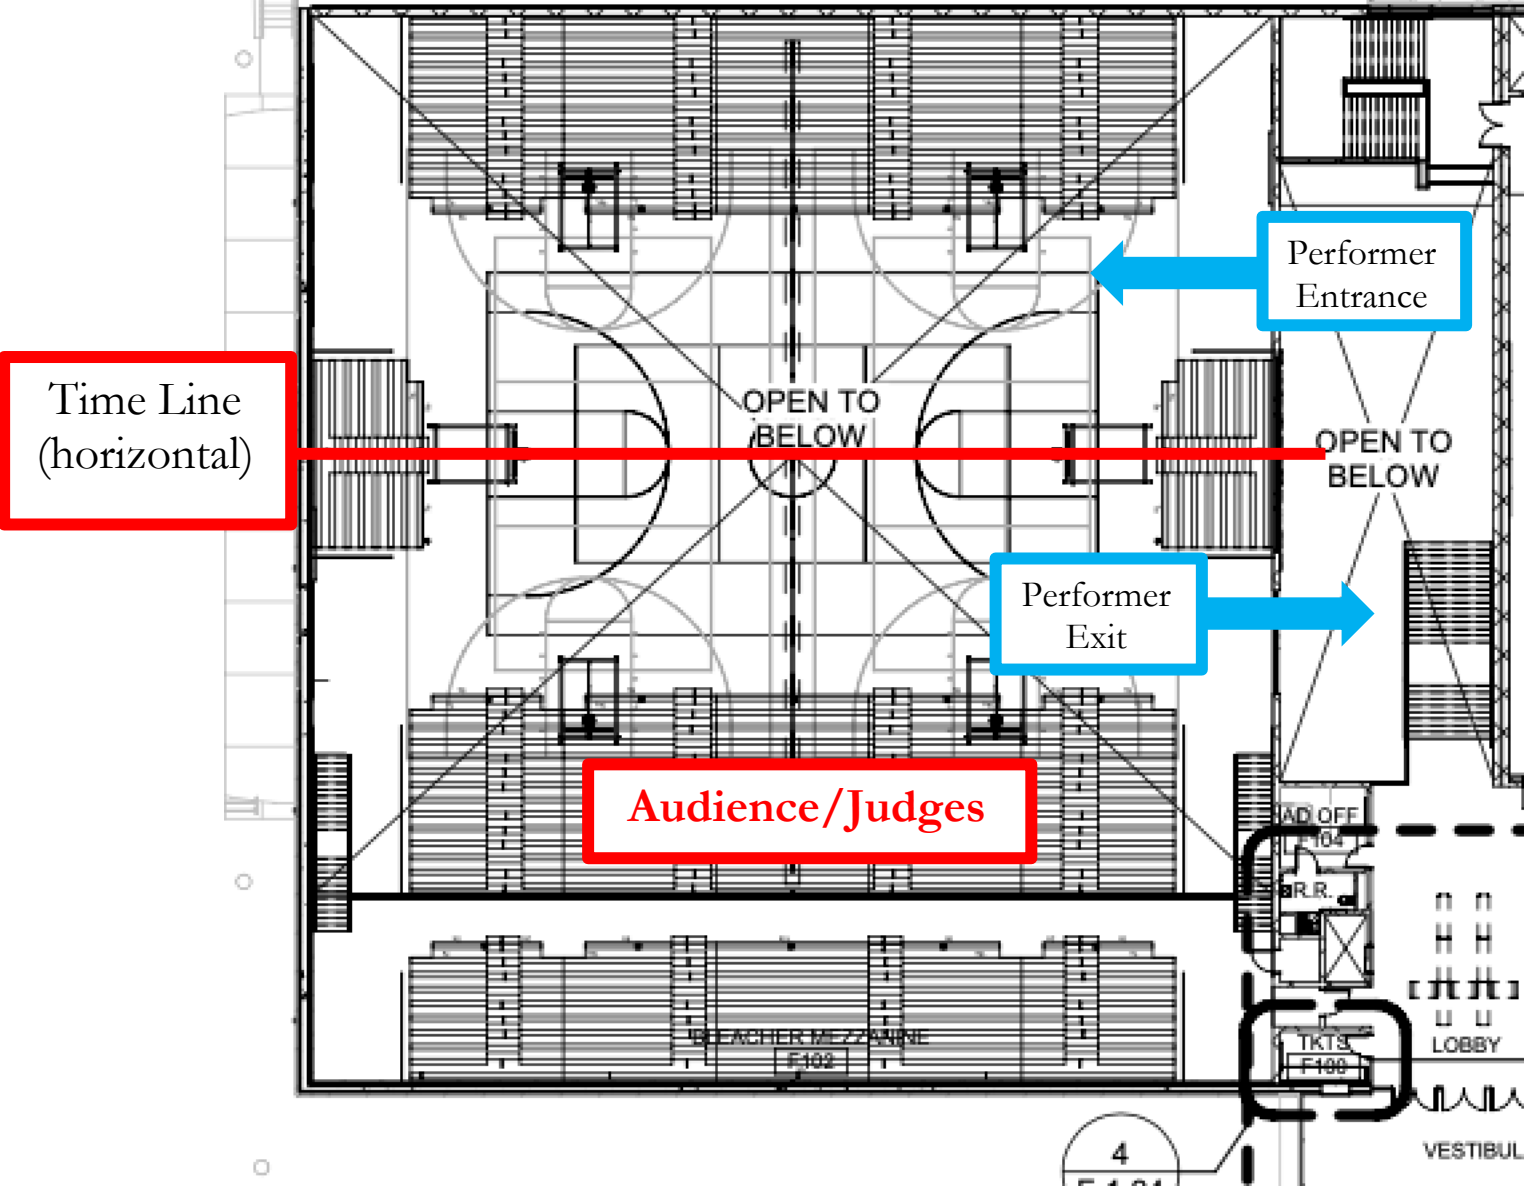

Tates Creek HS Percussion Equipment/Path Details Indoor Warm-up

Percussion Equipment
Unload/Load

- Percussion will unload and push equipment through the gym prior to contest start and pre-stage equipment.
- After performance, percussion will exit directly into the equipment lot to load.

Tates Creek High School Unit Entrance/Exit and Timeline for Percussion Indoor

Tates Creek High School
Unit Entrance/Exit and Timeline for Guard

Tates Creek High School Map

	Unit Check-in
	Spectator Entrance
	Performance Gym
	Guard Warm-up
	-
	Tarp/Prop Staging
	

Guard warm-up 1

Guard warm-up 2

Gym entrance

Performer view

Spectator view