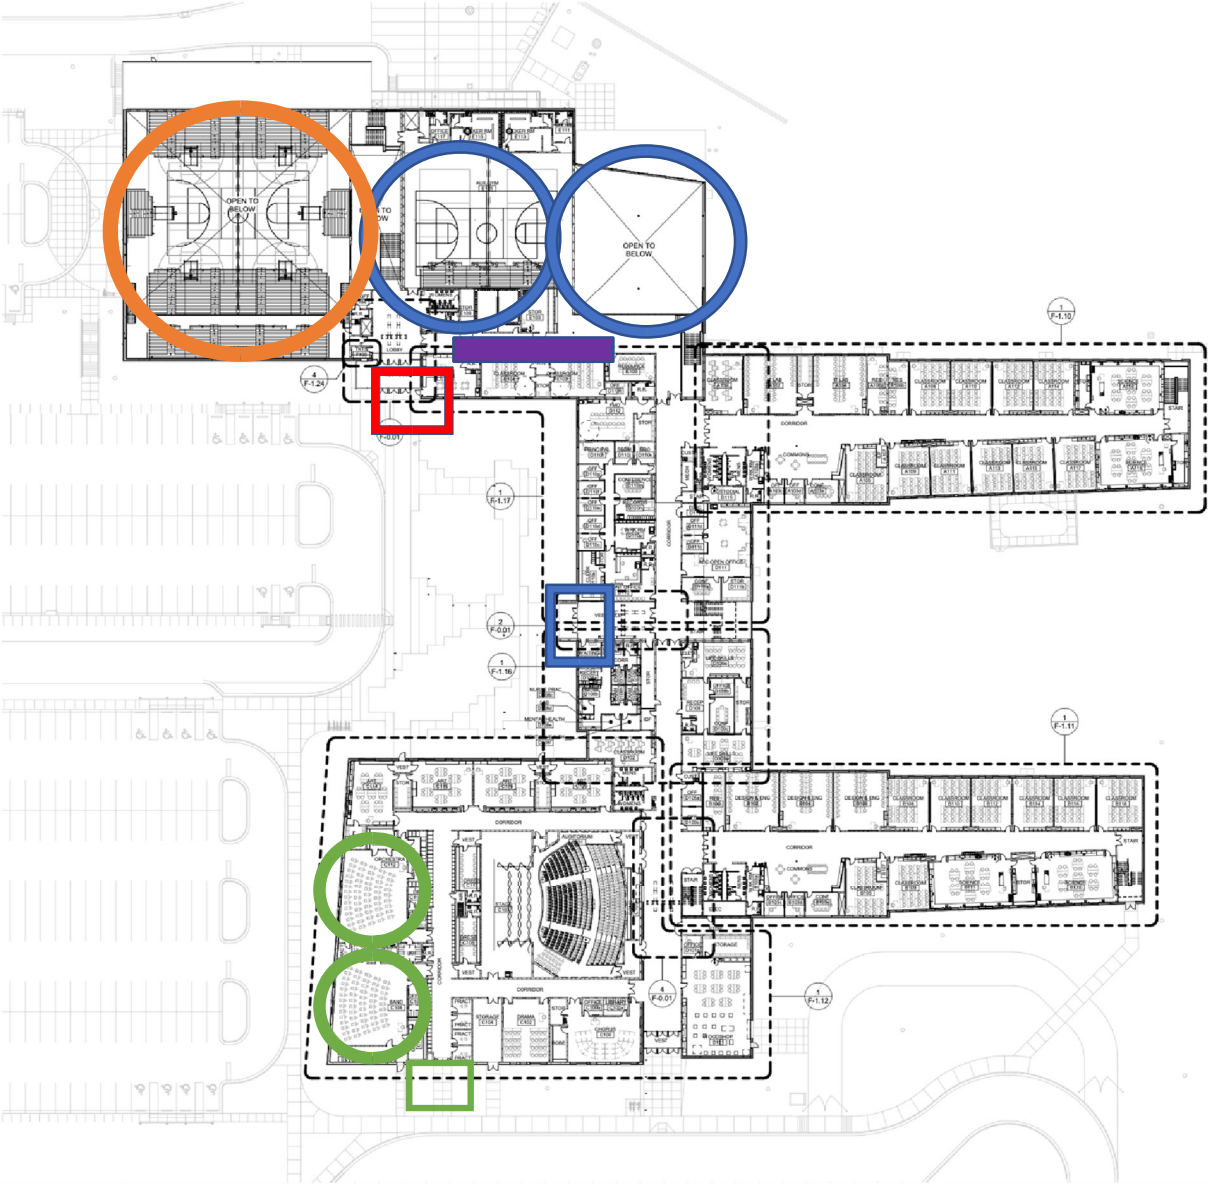

Tates Creek HS Percussion Equipment/Path Details Indoor Warm-up

Percussion Equipment
Unload/Load

- Percussion will unload and push equipment through the gym prior to contest start and pre-stage equipment.
- After performance, percussion will exit directly into the equipment lot to load.

Tates Creek High School Unit Entrance/Exit and Timeline for Percussion Indoor

Tates Creek High School
Unit Entrance/Exit and Timeline for Guard

Tates Creek High School Map

	Unit Check-in
	Spectator Entrance
	Performance Gym
	Guard Warm-up
	-
	Tarp/Prop Staging
	

Guard warm-up 1

Guard warm-up 2

Gym entrance

Performer view

Spectator view