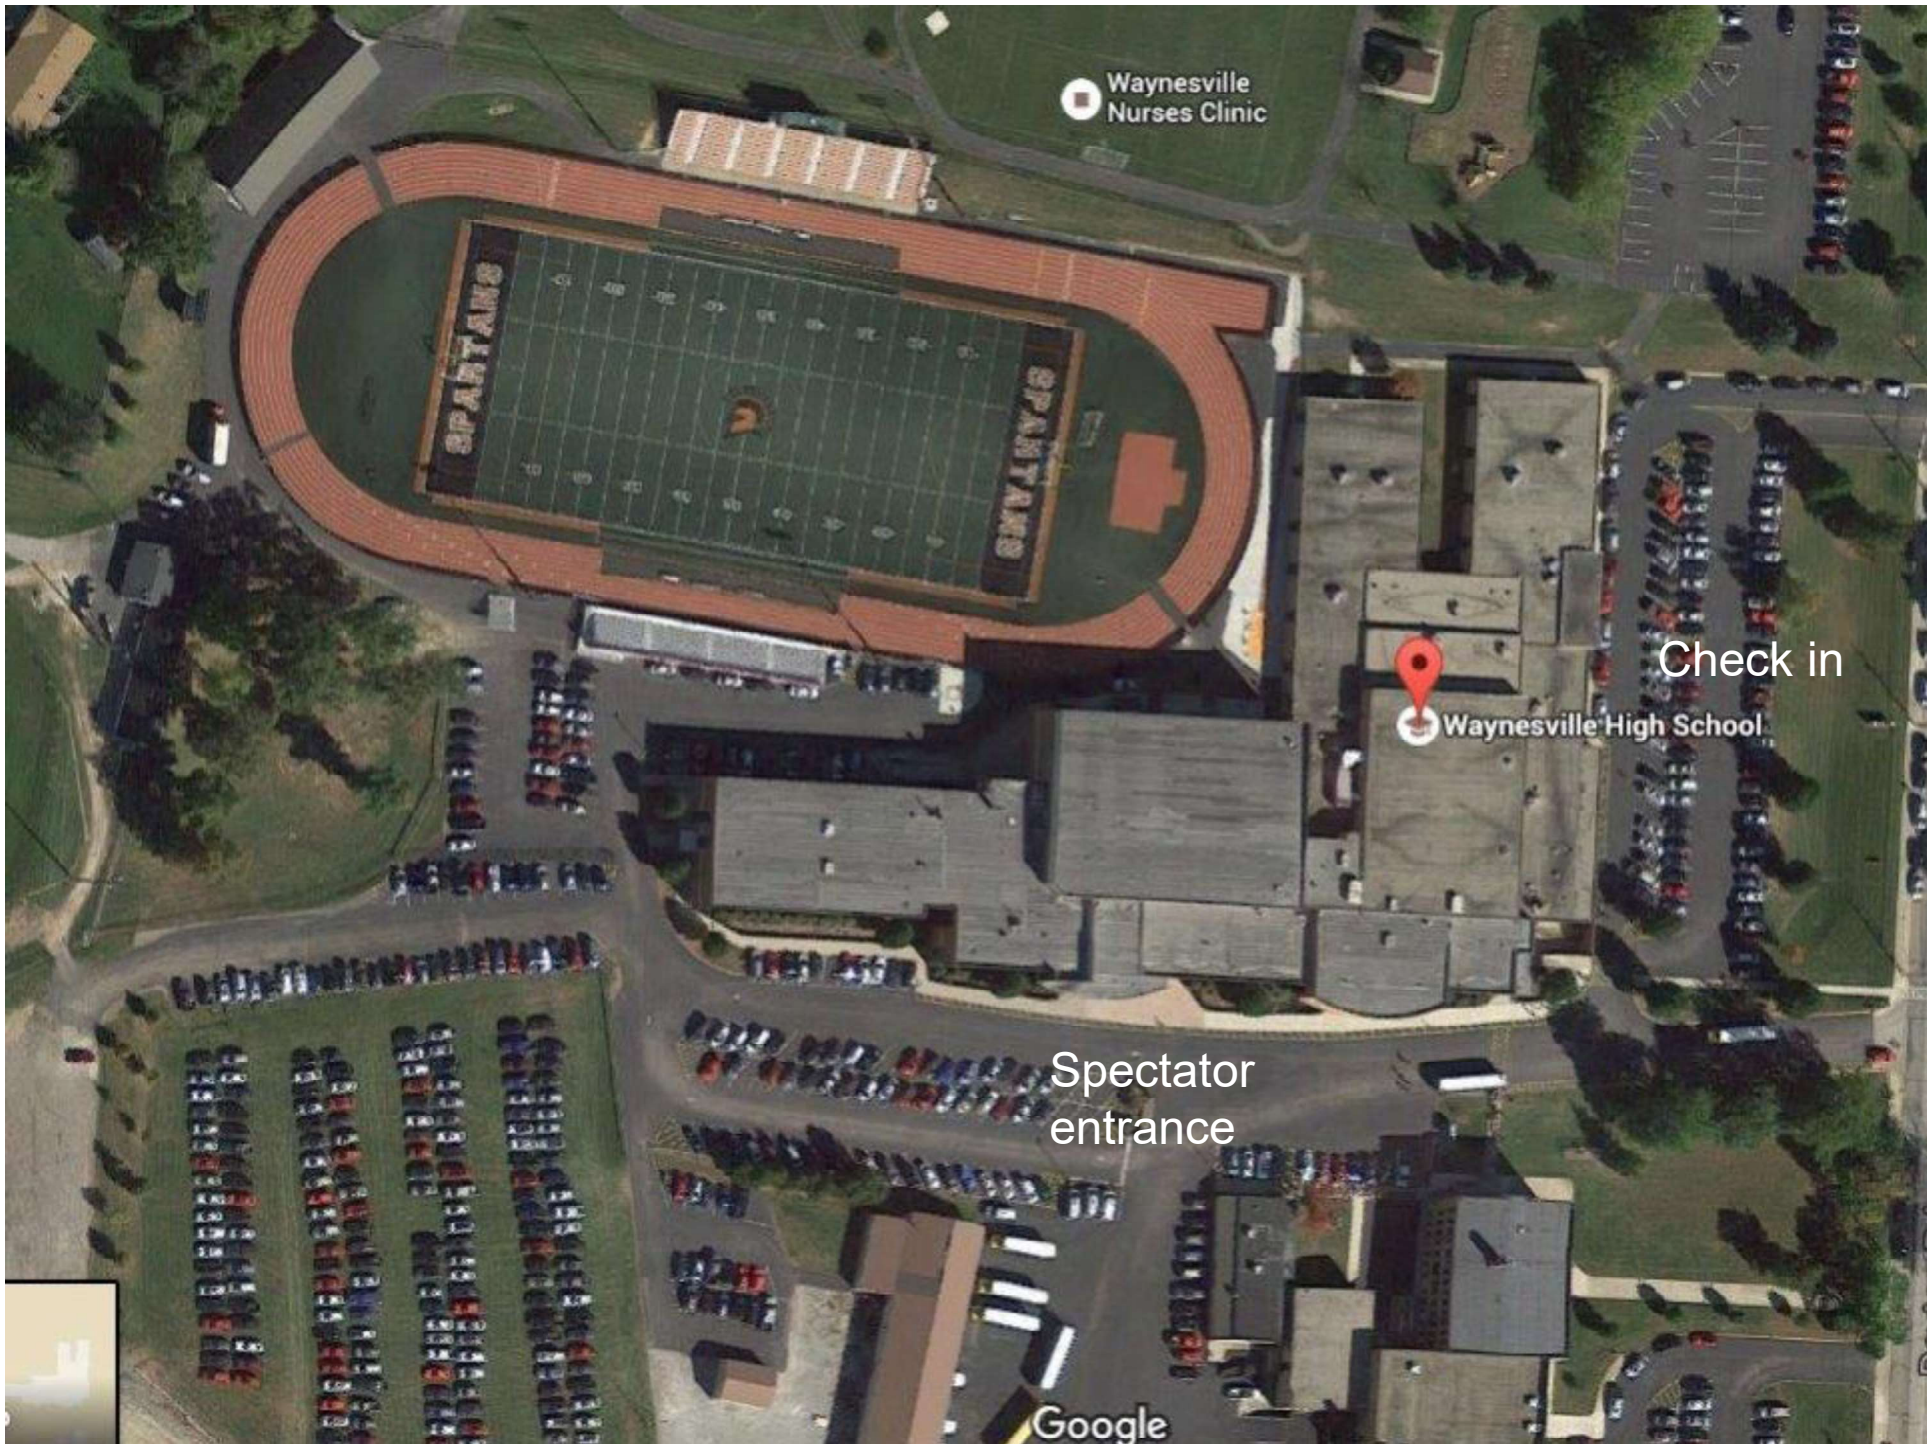

Waynesville
Nurses Clinic

Check in

Waynesville High School

Spectator
entrance

Google