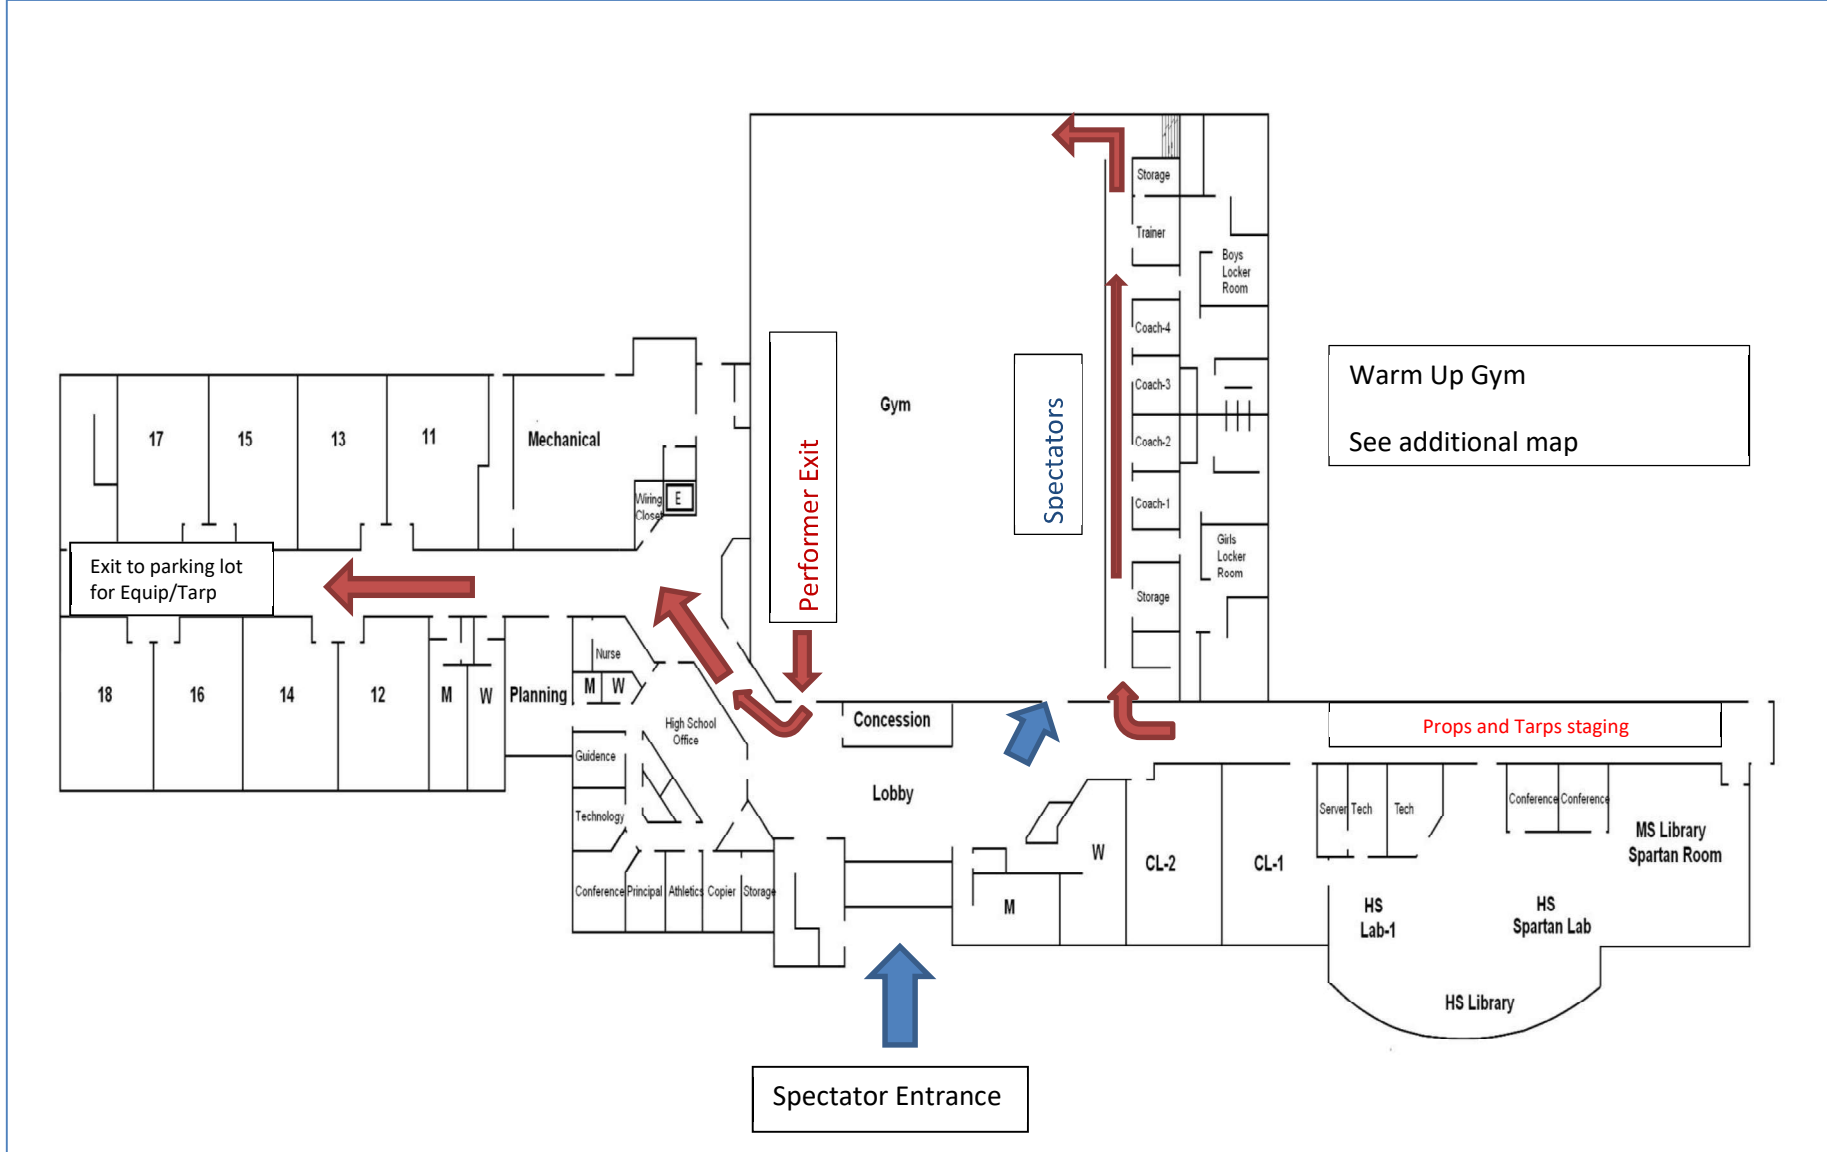

Visual Recording: TriState does not allow video taping of any unit. It is your responsibility to pass this information on to your parents and students.

COMPETITION AREA GUARD ENTRANCE & EXIT DIAGRAM

Competition area is defined as
90' wide by 60'

as of 10/06/2019

www.tristatemarchingarts.org

2nd floor

Middle School

Double set of 34" doors only in MS

Waynesville
Nurses Clinic

Check in

Waynesville High School

Spectator
entrance

Google