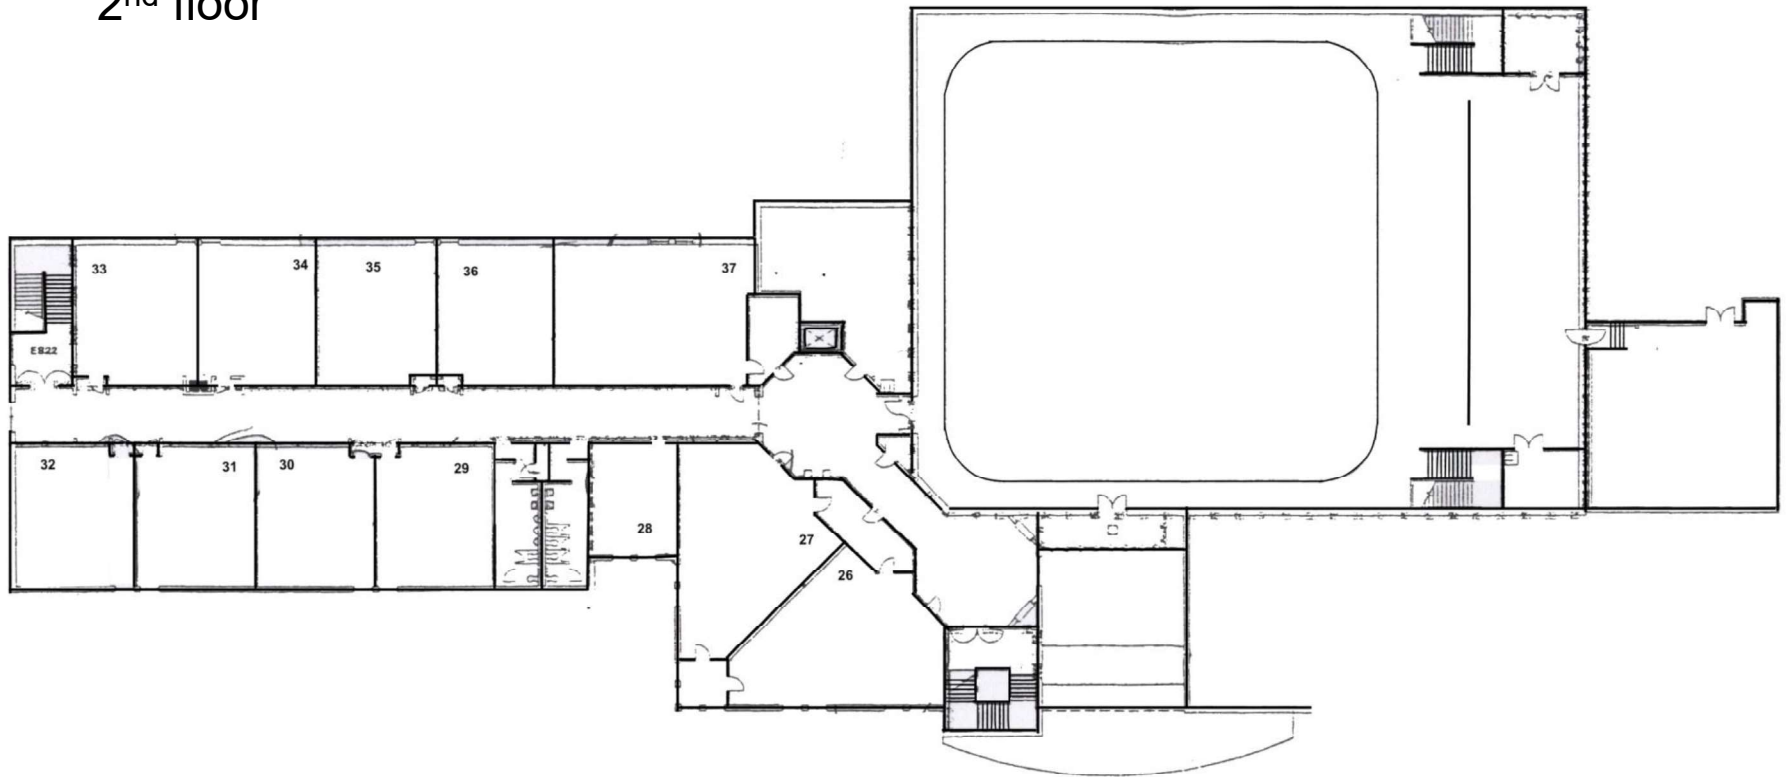

Visual Recording: TriState does not allow video taping of any unit. It is your responsibility to pass this information on to your parents and students.

COMPETITION AREA GUARD ENTRANCE & EXIT DIAGRAM

Competition area is defined as
90' wide by 60'

as of 10/06/2019

www.tristatemarchingarts.org

2nd floor

Middle School

Double set of 34" doors only in MS

Waynesville
Nurses Clinic

Check in

Waynesville High School