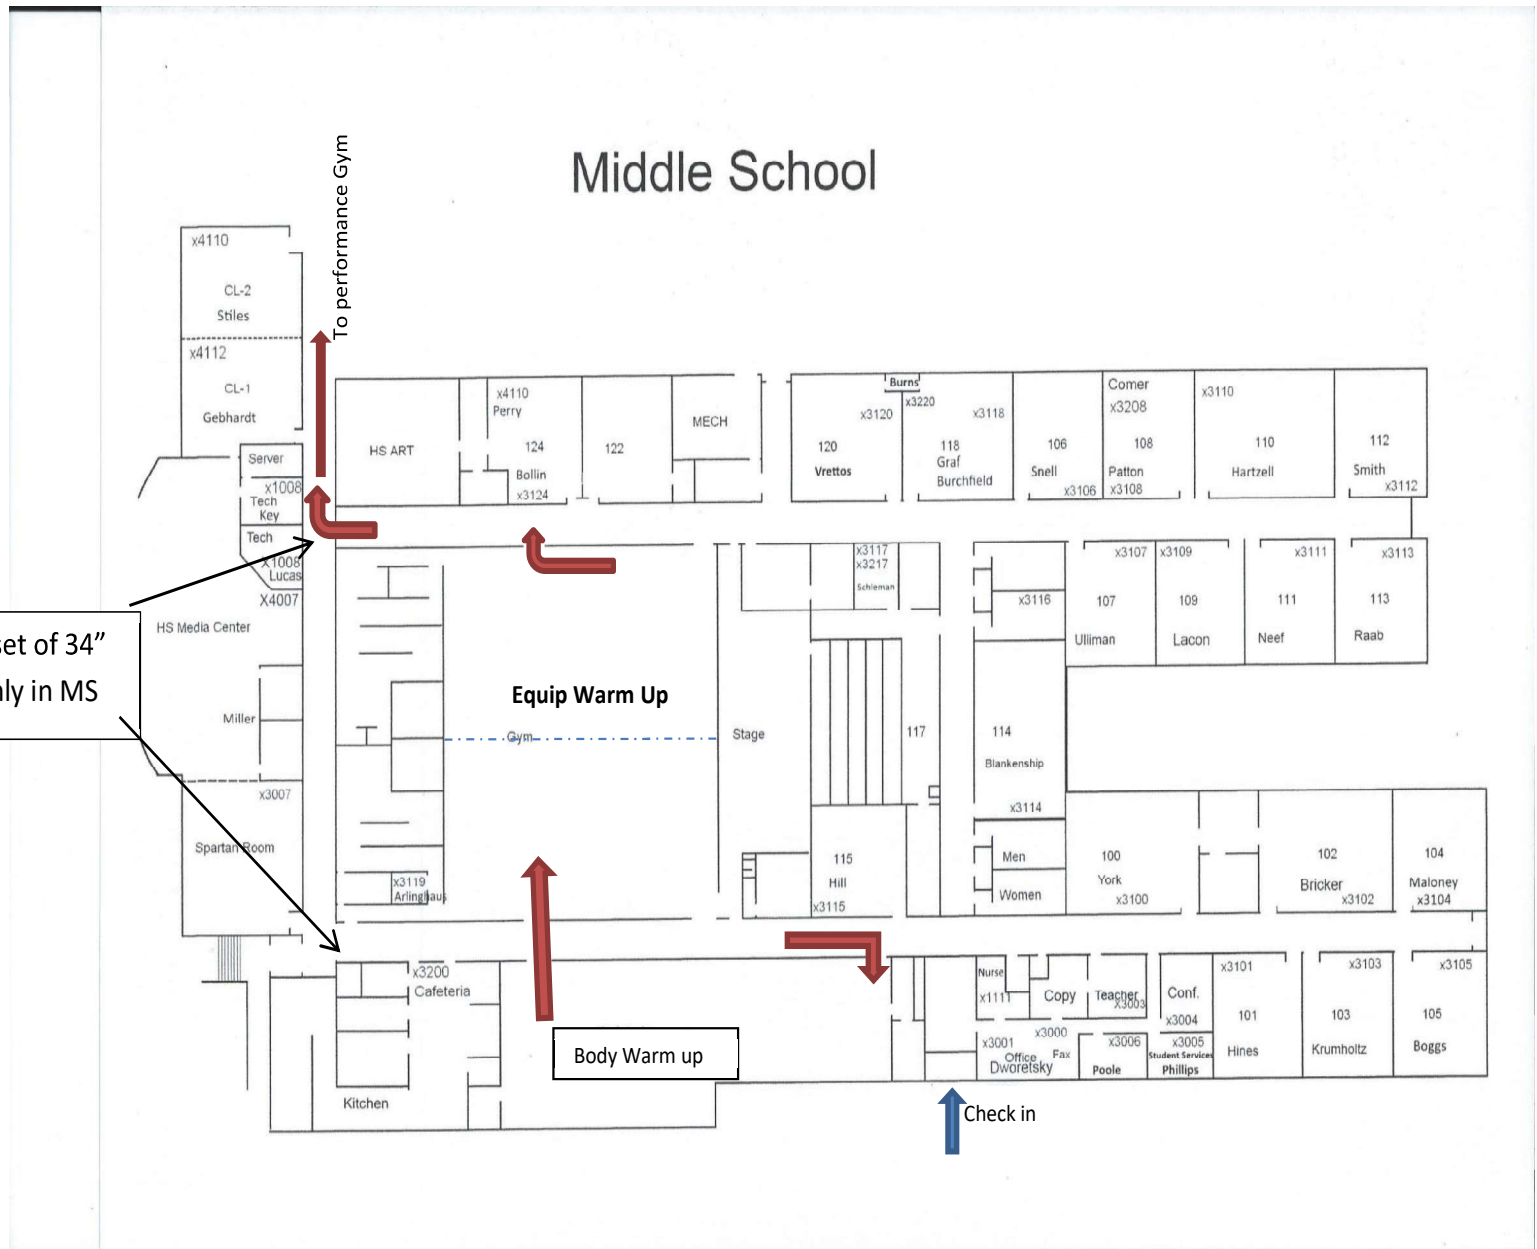

Visual Recording: TriState does not allow video taping of any unit. It is your responsibility to pass this information on to your parents and students.

COMPETITION AREA GUARD ENTRANCE & EXIT DIAGRAM

Competition area is defined as
90' wide by 60'

as of 10/06/2019

www.tristatemarchingarts.org

2nd floor

Middle School

Double set of 34" doors only in MS

Waynesville
Nurses Clinic

Check in

Waynesville High School

Spectator
entrance

Google