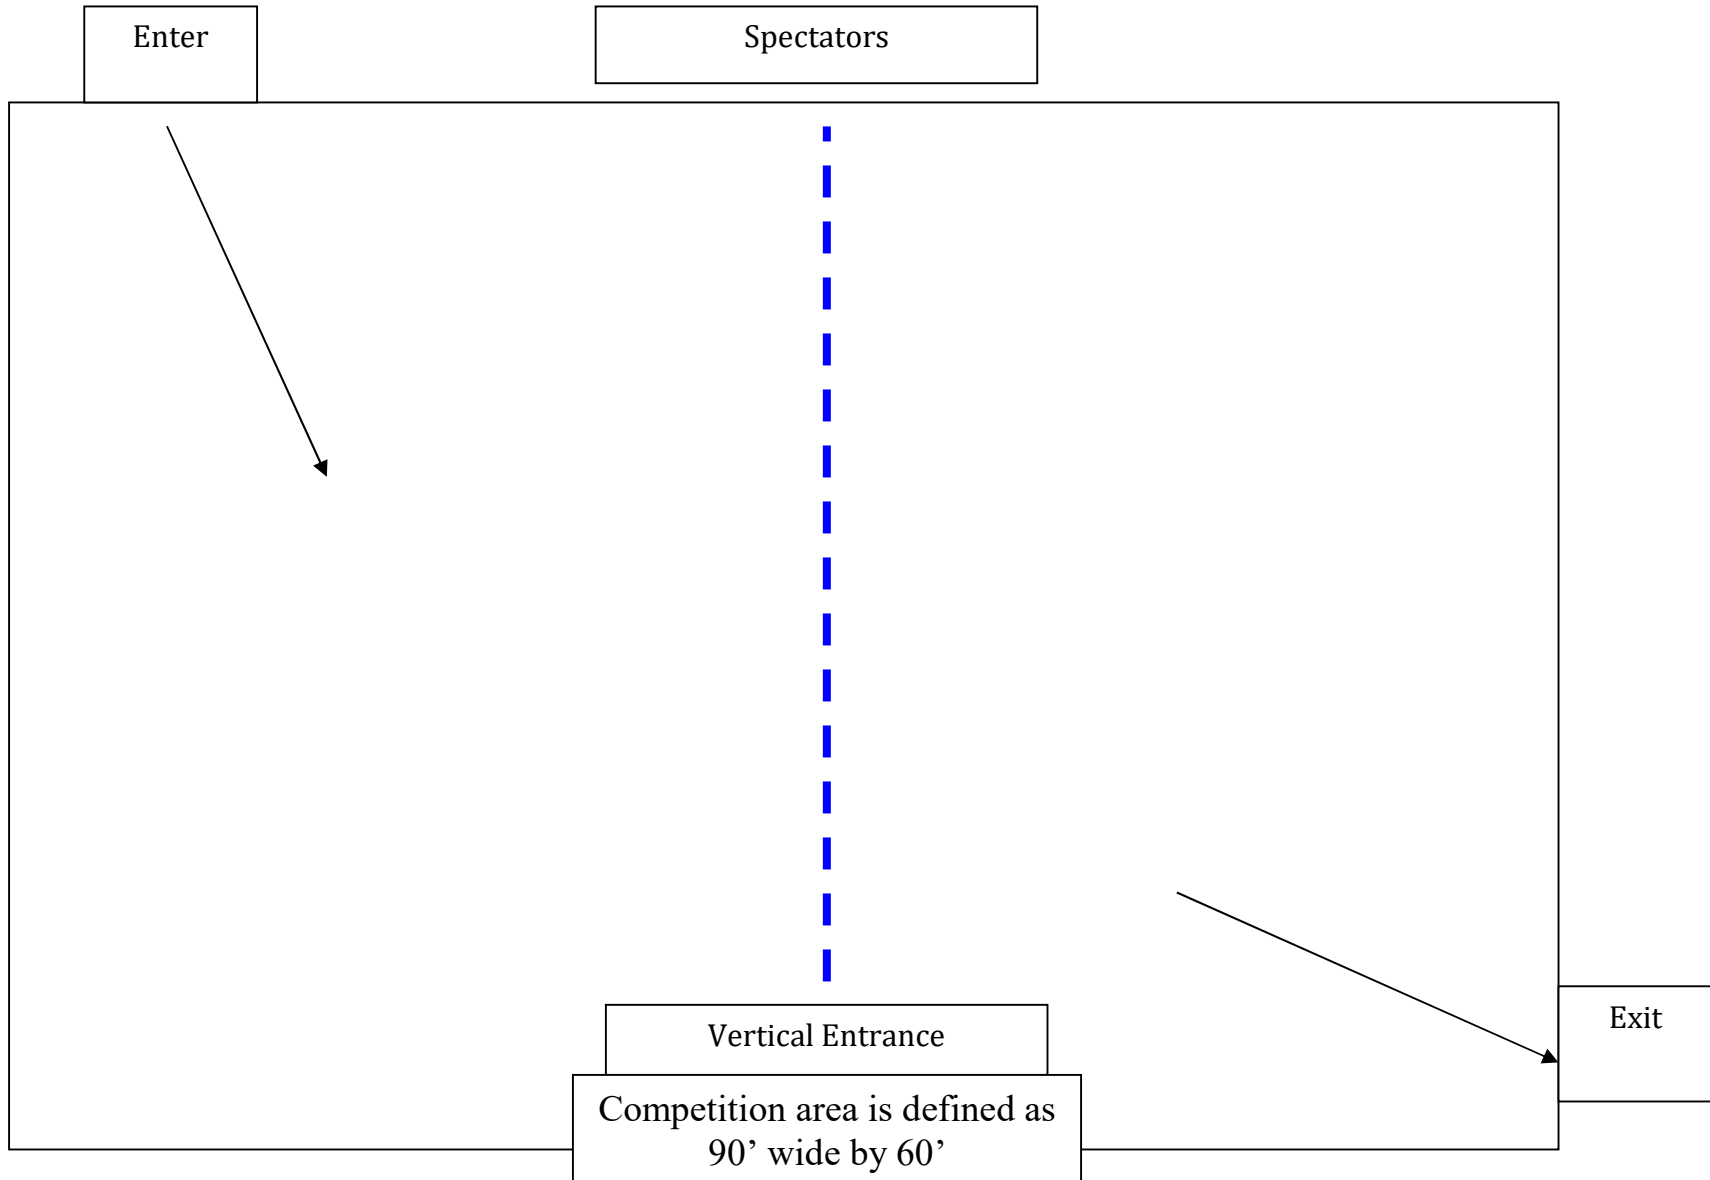

Place:	Waynesville HS, 735 Dayton Road , Waynesville, OH 45068
Date:	January 25, 2020
Time:	12:00PM
Directions	From I-75 take Ohio 73 Exit towards Springboro, OH. Continue on 73 East for 9 miles. Turn left onto Franklin Rd. Follow for .8 miles. Turn right onto Dayton Rd and the school will be on your right.
Doors:	Doors will open at approximately at 10:00 AM.
Phone Number for day of contest	Tiffany Johnson 937-725-0422 or Leslie 937-604-9498
Contest director	Angie Campbell 859-982-4913
Admission:	\$9.00 Children 6 and under no charge

Visual Recording: TriState does not allow video taping of any unit. It is your responsibility to pass this information on to your parents and students.

COMPETITION AREA GUARD ENTRANCE & EXIT DIAGRAM

Competition area is defined as
90' wide by 60'

Spectator
entrance

Google