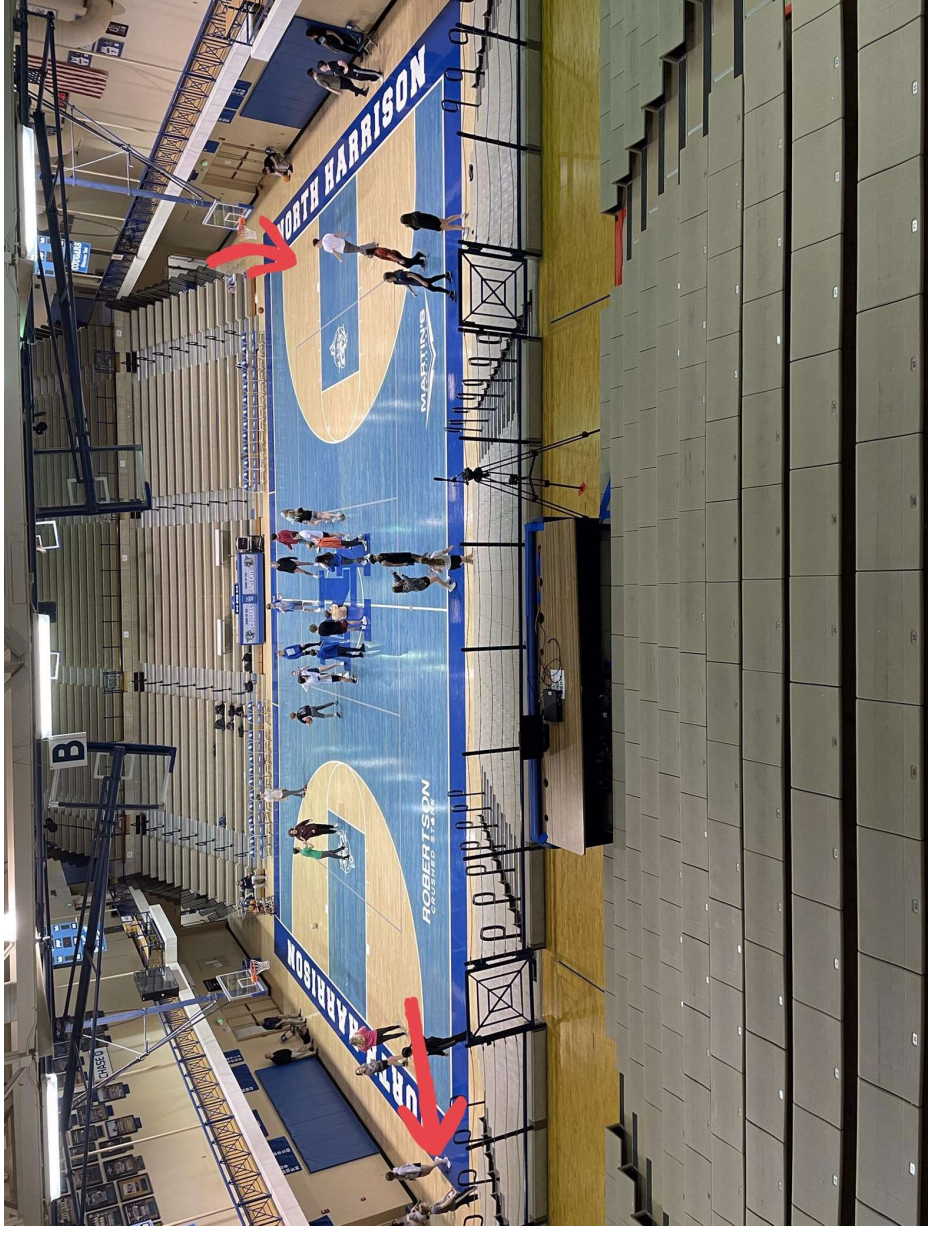

Between Middle and High Schools From Warm-Up to Performance

High School Tarp and prop staging hallway. Enter door H3

Guard Body Warm-Up Fieldhouse near side court (farthest court in this picture)

Guard Equipment Warm-Up Fieldhouse far court. This is a rubberised floor

Percussion Warm-Up A Middle School Gym

Percussion Warm-Up B Middle School Cafeteria

Percussion Instrument Staging Middle School Band Room, enter door M17

Percussion Trailer Parking- 24' or shorter. Over 24' park in front of Middle School

High School Unit Ready hallway. Doors on far end will be closed. Water is available.

High School Gym Unit entrance view

High School Gym Judge's view, far side bottom bleachers will be pushed back

High School Auditoria Open for units to eat and listen to tapes