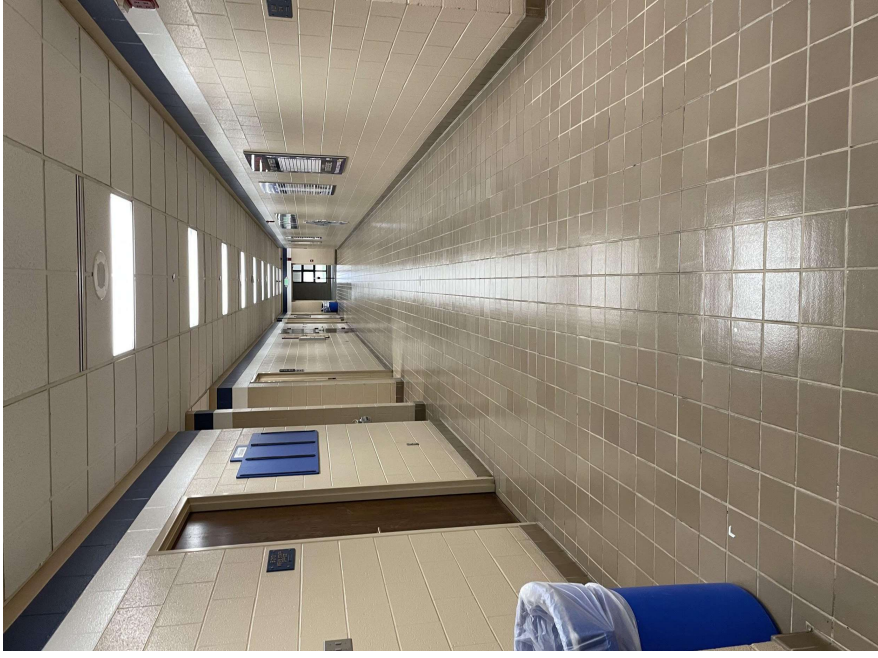

Between Middle and High Schools From Warm-Up to Performance

High School Tarp and prop staging hallway. Enter door H3

Guard Body Warm-Up Fieldhouse near side court (farthest court in this picture)

Guard Equipment Warm-Up Fieldhouse far court. This is a rubberised floor

Percussion Warm-Up A Middle School Gym

Percussion Warm-Up B Middle School Cafeteria

Percussion Instrument Staging Middle School Band Room, enter door M17

Percussion Trailer Parking- 24' or shorter. Over 24' park in front of Middle School

High School Unit Ready hallway. Doors on far end will be closed. Water is available.

High School Gym Unit entrance view

High School Gym Judge's view, far side bottom bleachers will be pushed back

High School Auditoria Open for units to eat and listen to tapes