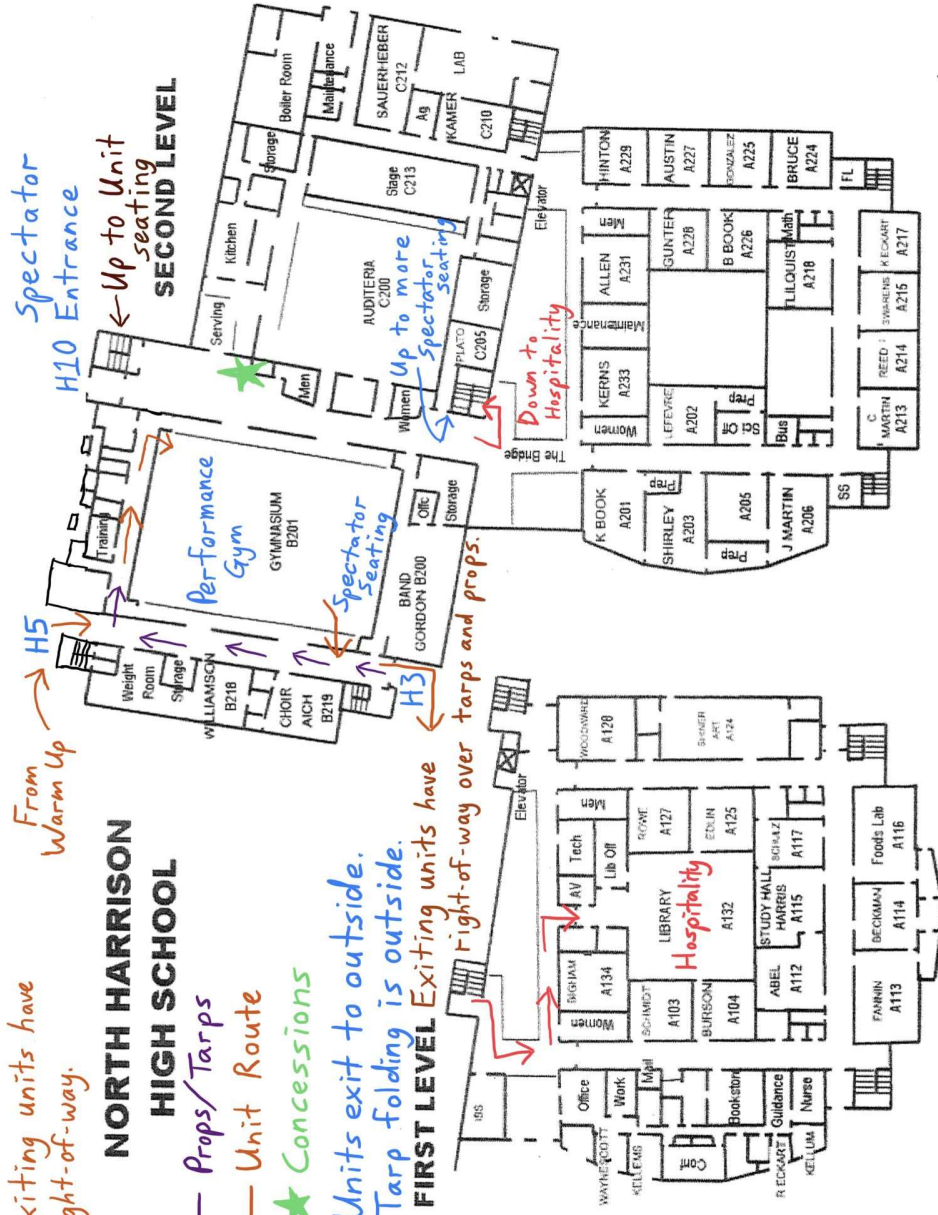

North Harrison Cougar Band TriState Information

Welcome to North Harrison Community Schools!

We have a unique setup as we are splitting usage between our middle school and high school. North Harrison **Middle School** will be used for everything pre-performance: unit check-in, changing facilities, percussion equipment staging for warm up, and unit warm up. North Harrison **High School** will be used for tarp and prop staging and unit performance. There will be lots of signage in addition to detailed maps in this packet.

Middle School Ground Level Unit Check-In, Warm-Up Areas, Percussion Instrument Staging

NHMS

Office and First Floor

Please note:
The Fieldhouse does not exist on this map.
I promise it is real.

M1-Unit
Check-In

Use this staircase after performing and when not going to warm-up.

High School Main Map

Exiting units have right-of-way.

NORTH HARRISON HIGH SCHOOL

- Props/Tarps
- Unit Route
- ★ Concessions

Units exit to outside.
Tarp folding is outside.

FIRST LEVEL Exiting units have right-of-way over tarps and props.

High School Gym Details