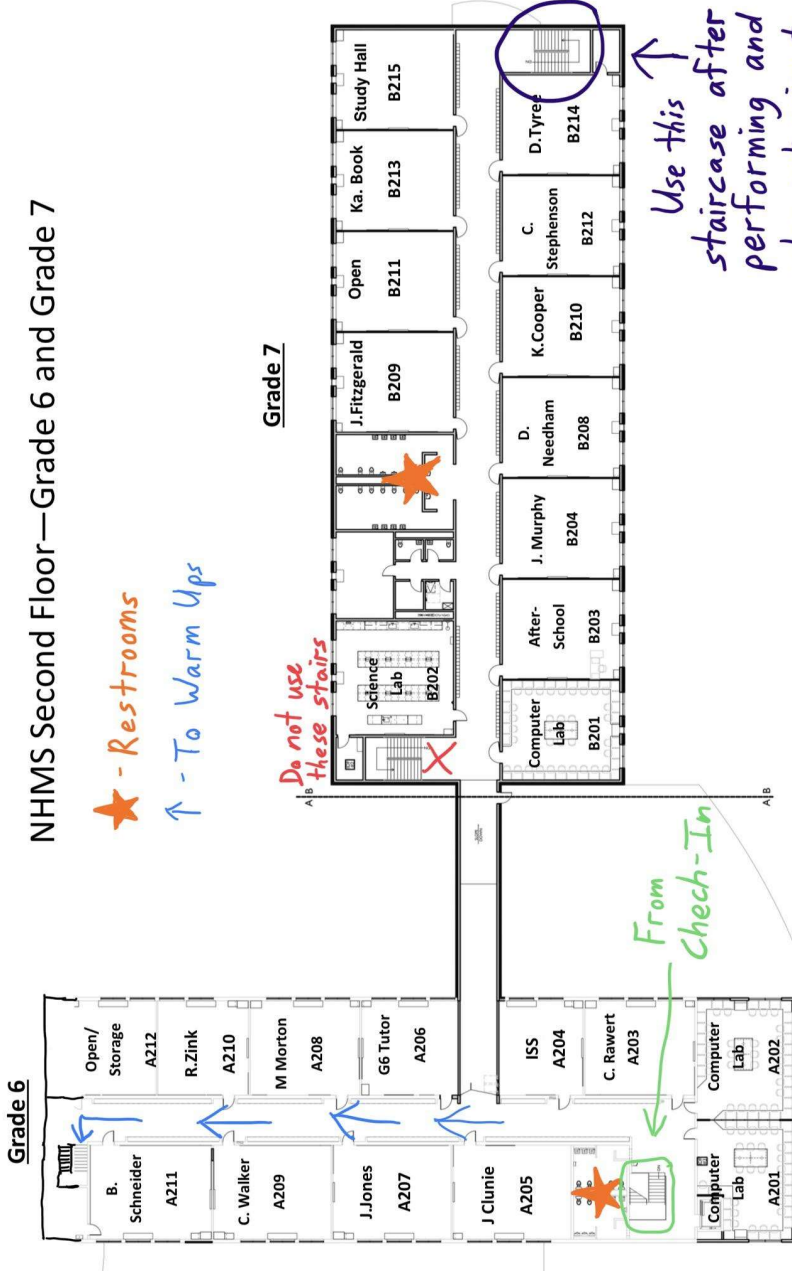

Middle School Ground Level Unit Check-In, Warm-Up Areas, Percussion Instrument Staging

NHMS

Office and First Floor

Please note:
The Fieldhouse does not exist on this map.
I promise it is real.

M1-Unit
Check-In

To Upstairs

Re-enter
after
performance
to go Upstairs

Middle School 2nd floor Units will change and keep belongings here.

NHMS Second Floor—Grade 6 and Grade 7

★ - Restrooms
↑ - To Warm Ups

Do not use these stairs

Use this staircase after performing and when not going to warm-up.

High School Main Map

Exiting units have right-of-way.

NORTH HARRISON HIGH SCHOOL

- Props/Tarps
- Unit Route
- ★ Concessions

Units exit to outside.
Tarp folding is outside.

FIRST LEVEL Exiting units have right-of-way over tarps and props.

High School Gym Details