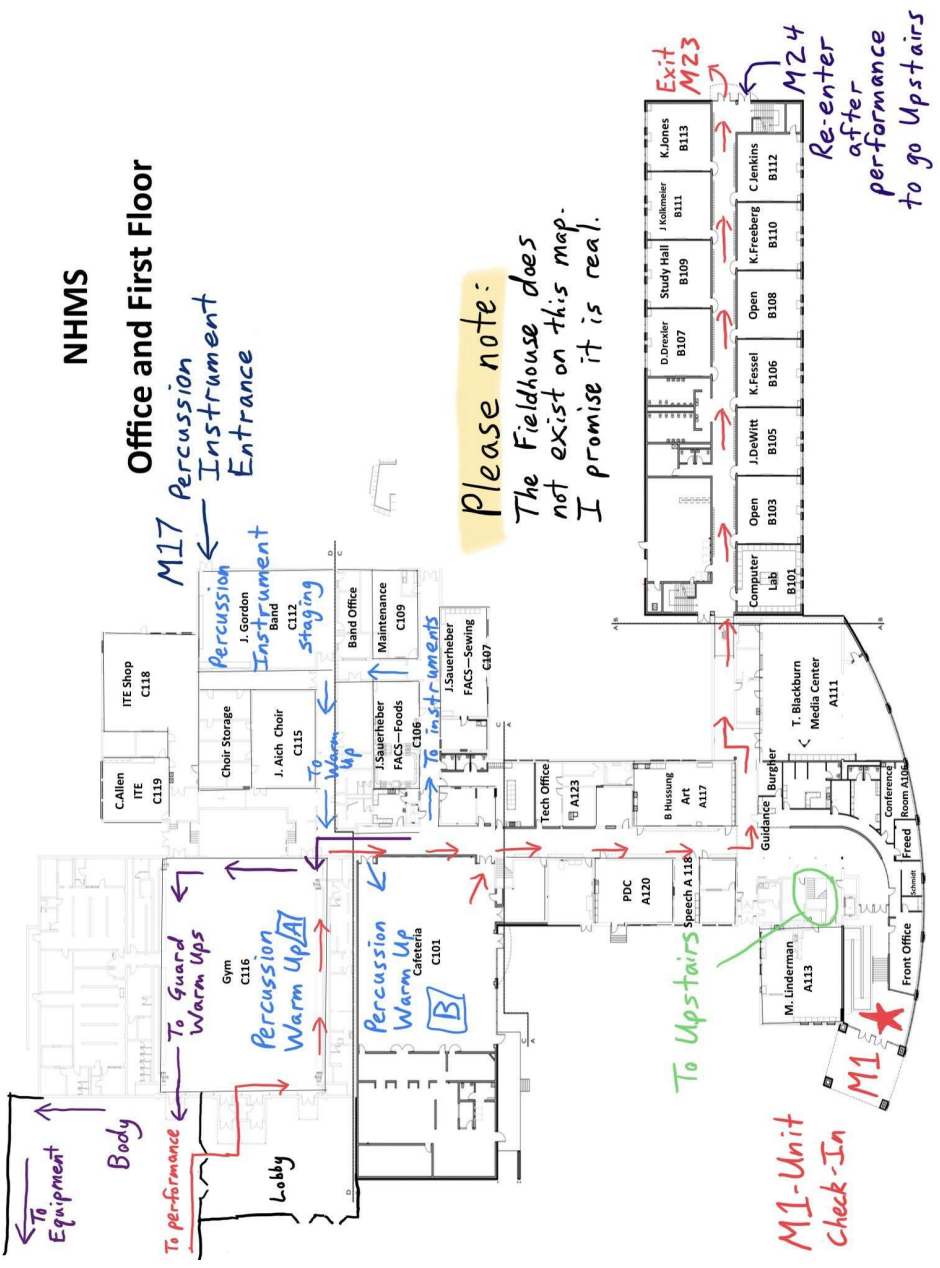

North Harrison Cougar Band TriState Information

Welcome to North Harrison Community Schools!

We have a unique setup as we are splitting usage between our middle school and high school. North Harrison **Middle School** will be used for everything pre-performance: unit check-in, changing facilities, percussion equipment staging for warm up, and unit warm up. North Harrison **High School** will be used for tarp and prop staging and unit performance. There will be lots of signage in addition to detailed maps in this packet.

We are a CASH ONLY venue!

Per TriState regulations, mask wearing will be enforced.

Please note cell reception is spotty here in Ramsey. The best places to get cell reception are outside in a parking lot, and usually in the high school gym.

Please review all of the maps (below) for parking, warm-up areas, etc.

Sincerely,
Jennifer Gordon, Director of Bands
North Harrison Middle and High Schools

Parking/Campus Map Please note different entrances for buses and spectators

Middle School Ground Level Unit Check-In, Warm-Up Areas, Percussion Instrument Staging

NHMS

Office and First Floor

Please note:
The Fieldhouse does not exist on this map.
I promise it is real.

M1-Unit
Check-In