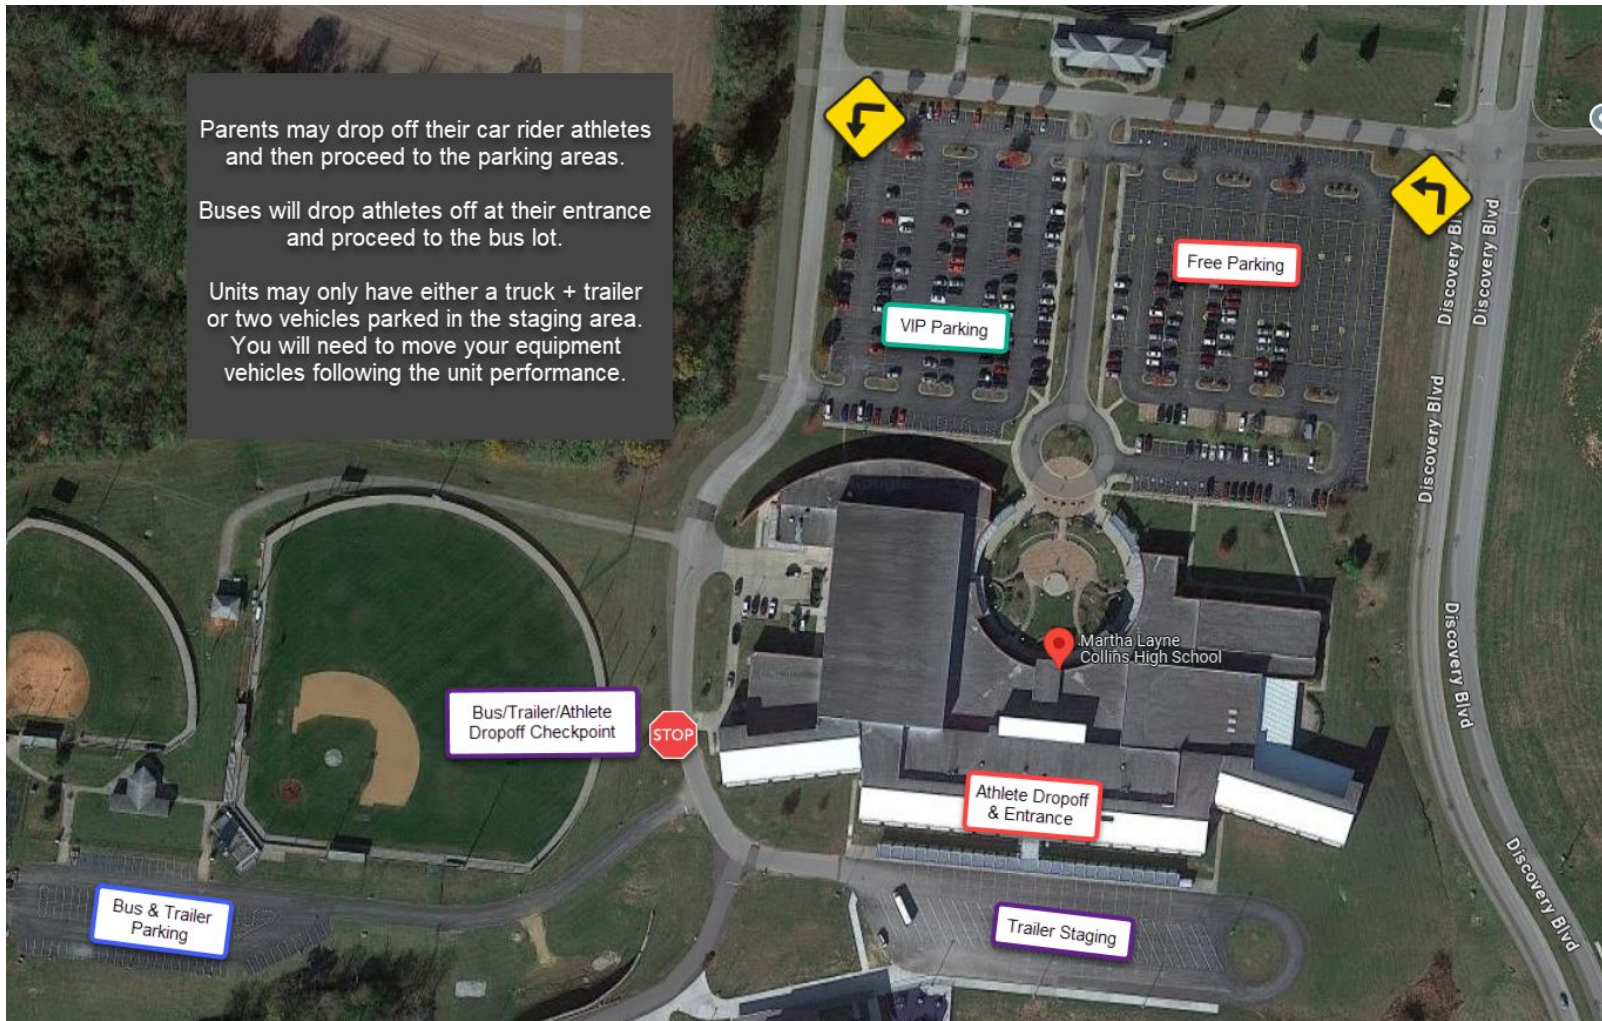

# 1st Floor

○ = bathroom

- █ = Percussion Route & Entrance
- █ = Guard Route & Entrance
- █ = Prop Route & Entrance
- █ = Exit

# 2nd Floor

○ = bathroom

Parents may drop off their car rider athletes and then proceed to the parking areas.

Buses will drop athletes off at their entrance and proceed to the bus lot.

Units may only have either a truck + trailer or two vehicles parked in the staging area. You will need to move your equipment vehicles following the unit performance.

Overflow Parking

Free Parking

VIP Parking

Vendor, Handicap & Tri-State Parking

Martha Layne Collins High School

Tarp Folding

Bus/Trailer Checkpoint

STOP

## Spectator View

**Spectators**

Vertical Entrance  
Side to side

[www.tristatemarchingarts.org](http://www.tristatemarchingarts.org)