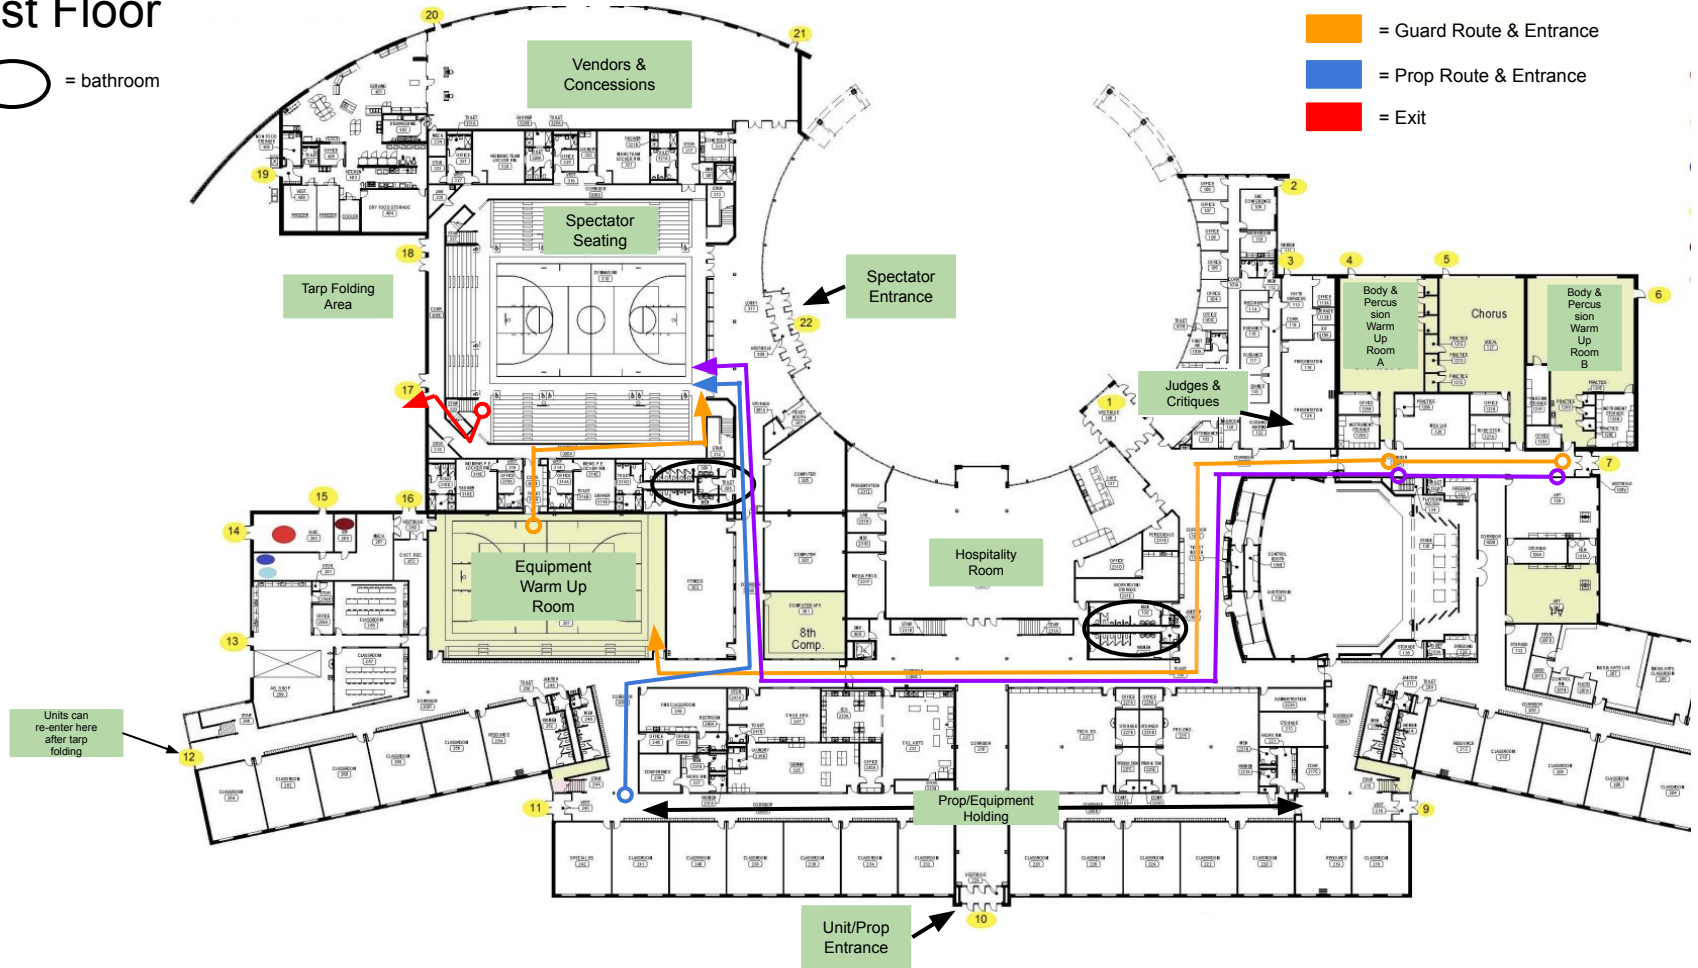

# 1st Floor

○ = bathroom

- █ = Percussion Route & Entrance
- █ = Guard Route & Entrance
- █ = Prop Route & Entrance
- █ = Exit

# 2nd Floor

○ = bathroom

Parents may drop off their car rider athletes and then proceed to the parking areas.

Buses will drop athletes off at their entrance and proceed to the bus lot.

Units may only have either a truck + trailer or two vehicles parked in the staging area. You will need to move your equipment vehicles following the unit performance.

Overflow Parking

Free Parking

VIP Parking

Vendor, Handicap & Tri-State Parking

Martha Layne Collins High School

Tarp Folding

Bus/Trailer Checkpoint

STOP

## Spectator View

**Spectators**

Vertical Entrance  
Side to side

[www.tristatemarchingarts.org](http://www.tristatemarchingarts.org)