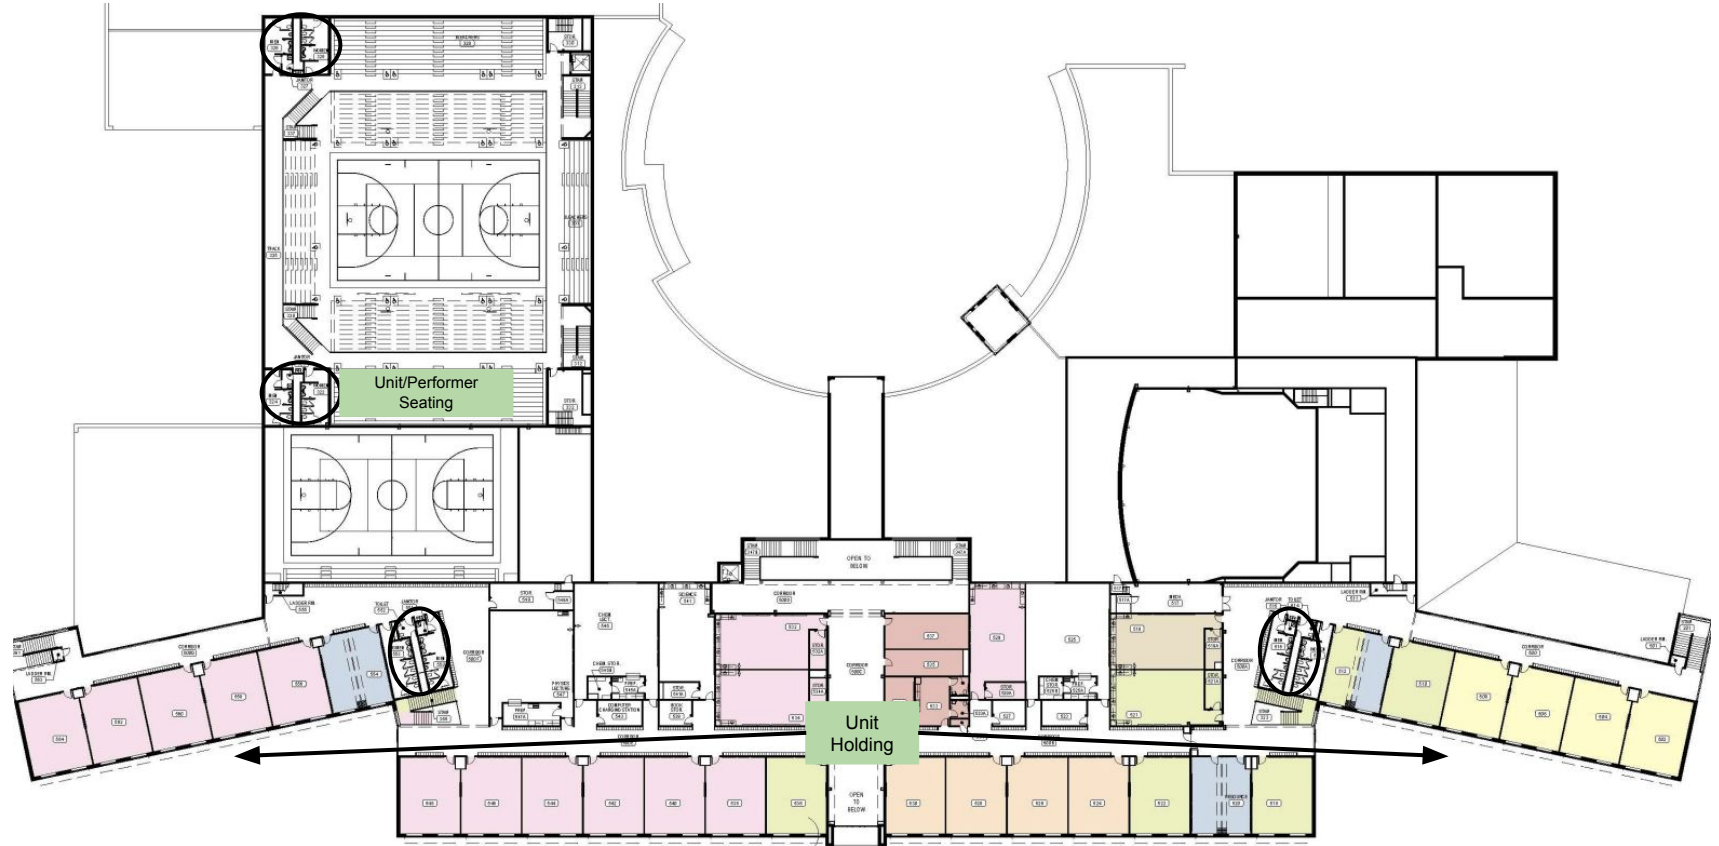

# 1st Floor

○ = bathroom

- █ = Percussion Route & Entrance
- █ = Guard Route & Entrance
- █ = Prop Route & Entrance
- █ = Exit

# 2nd Floor

○ = bathroom

Parents may drop off their car rider athletes and then proceed to the parking areas.

Buses will drop athletes off at their entrance and proceed to the bus lot.

Units may only have either a truck + trailer or two vehicles parked in the staging area. You will need to move your equipment vehicles following the unit performance.

## Spectator View

**Spectators**

Vertical Entrance  
Side to side

[www.tristatemarchingarts.org](http://www.tristatemarchingarts.org)