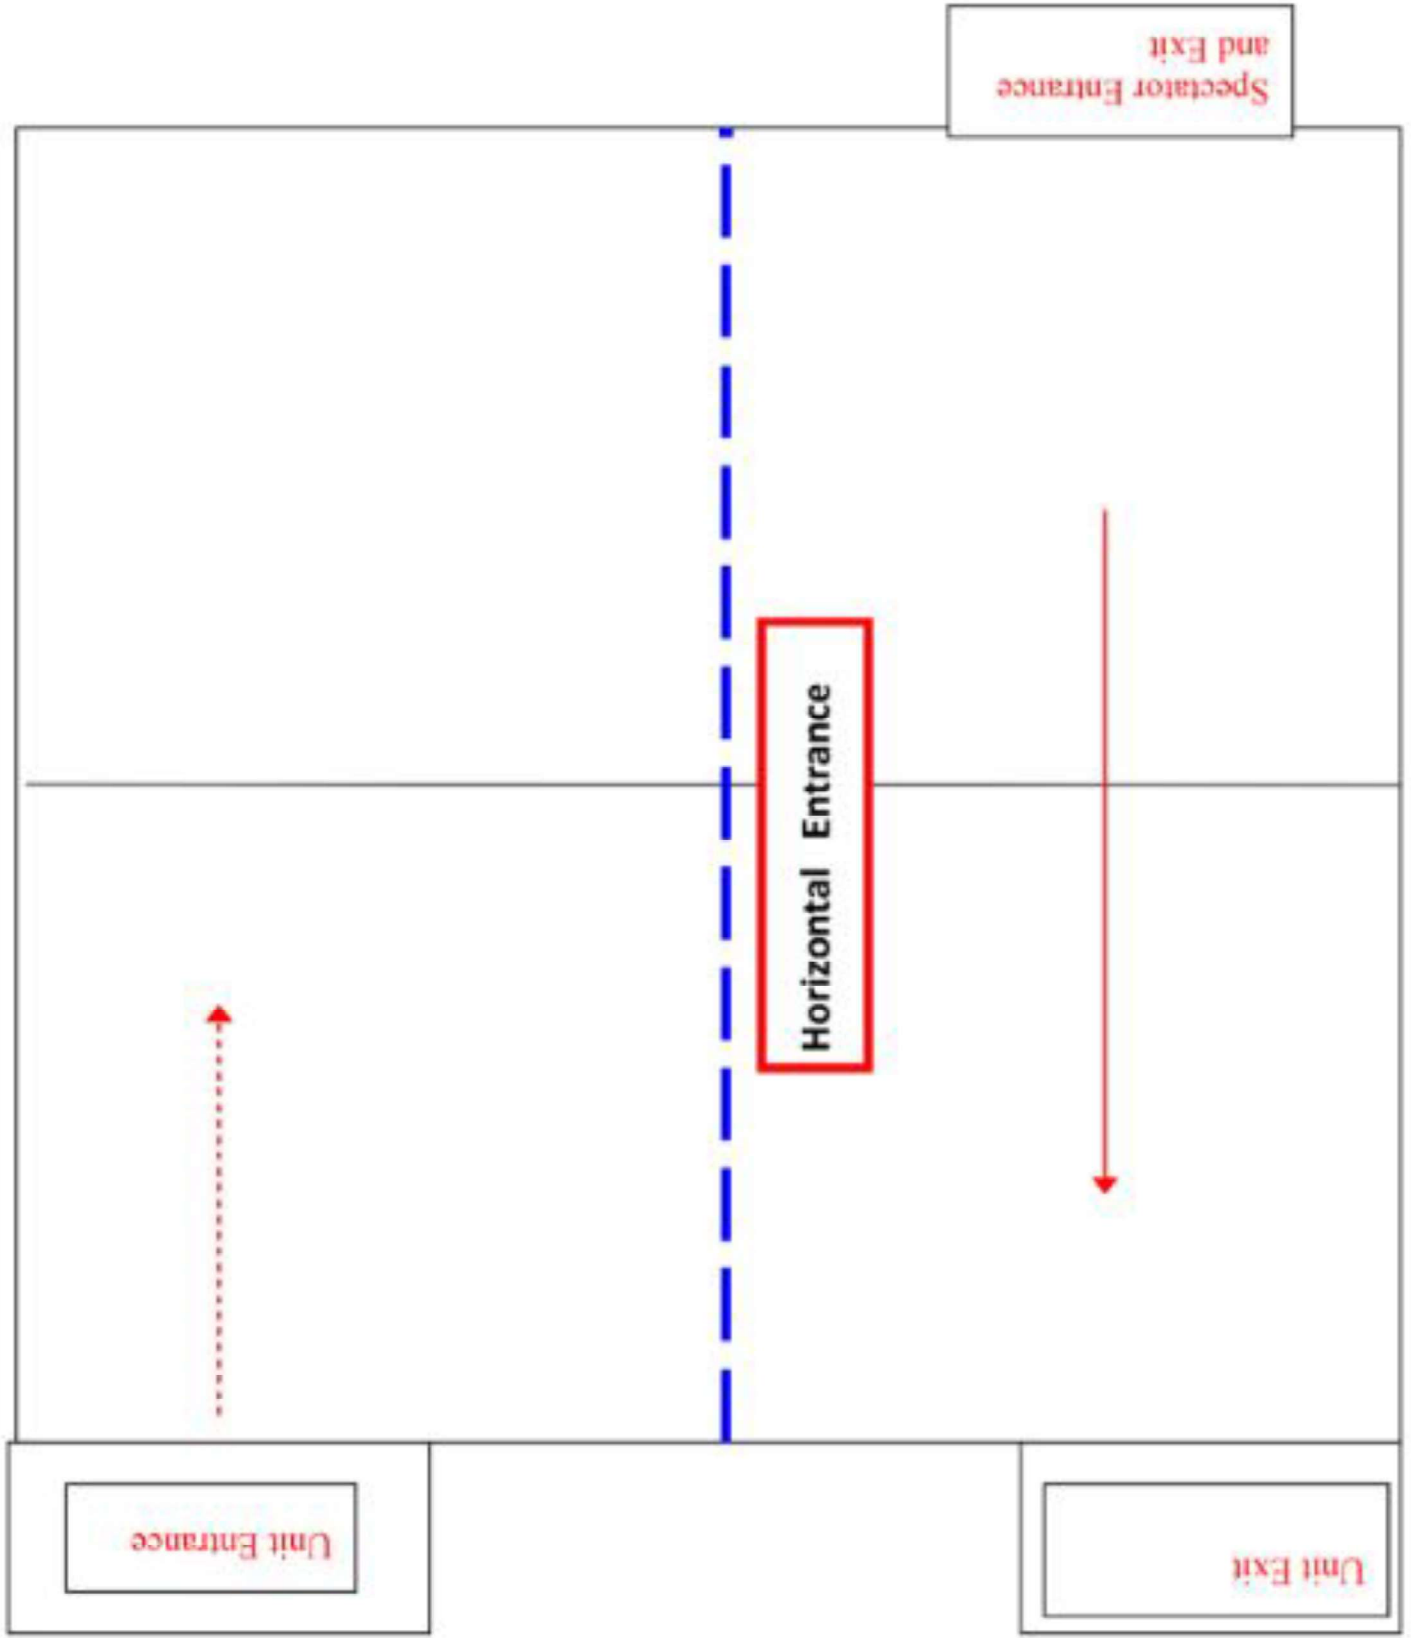

**Participant
Entrance
(Judge/Unit)**

Unit Equipment/Buses Only

← Boone Ave. →

**Equipment/Bus
Parking**

**Judge
Entrance**

Judge Parking

**Unit
Check In**

Spectator Entrance

Spectator Entrance

Volunteer/Judge Check In

Spectator/Volunteer Parking

Spectator/Volunteer Parking

← Boone Ave. →

Equipment Parking Lot

Unit and Equipment Check In

C
W